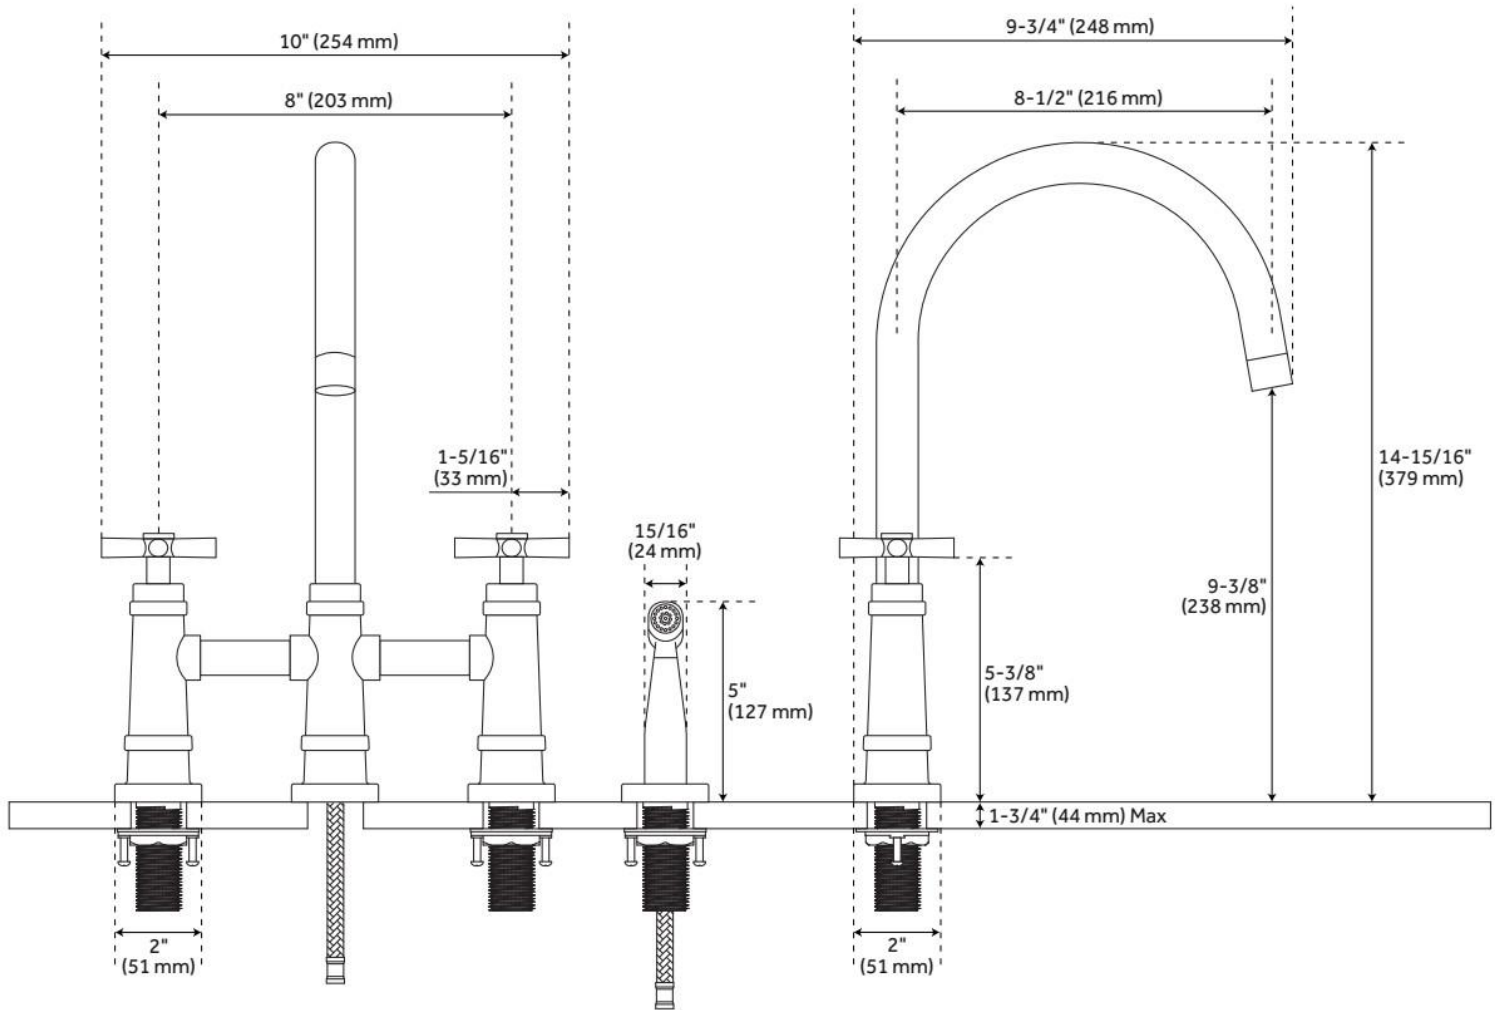

## FEATURES

Material: Metal construction for strength and durability

Installation Type: Bridge

Flow Rate: 1.8 gpm (6.8 L/min) @ 60 psi

Cartridge Type: Ceramic Disc

Swivel Spout: Yes

LISTED ID: AF1036-5

C

## ADDITIONAL FEATURES

- Made of high quality materials.
- Side spray made of stainless steel.
- Side spray measures: 15/16" L x 2-5/8" W x 5" H.

REVISED 5/15/2024

# AILEY BRIDGE KITCHEN FAUCET WITH SIDE SPRAY

SKU: 950465

Code: SH455762, SH455761, SH455760, SH455763

REVISED 5/15/2024