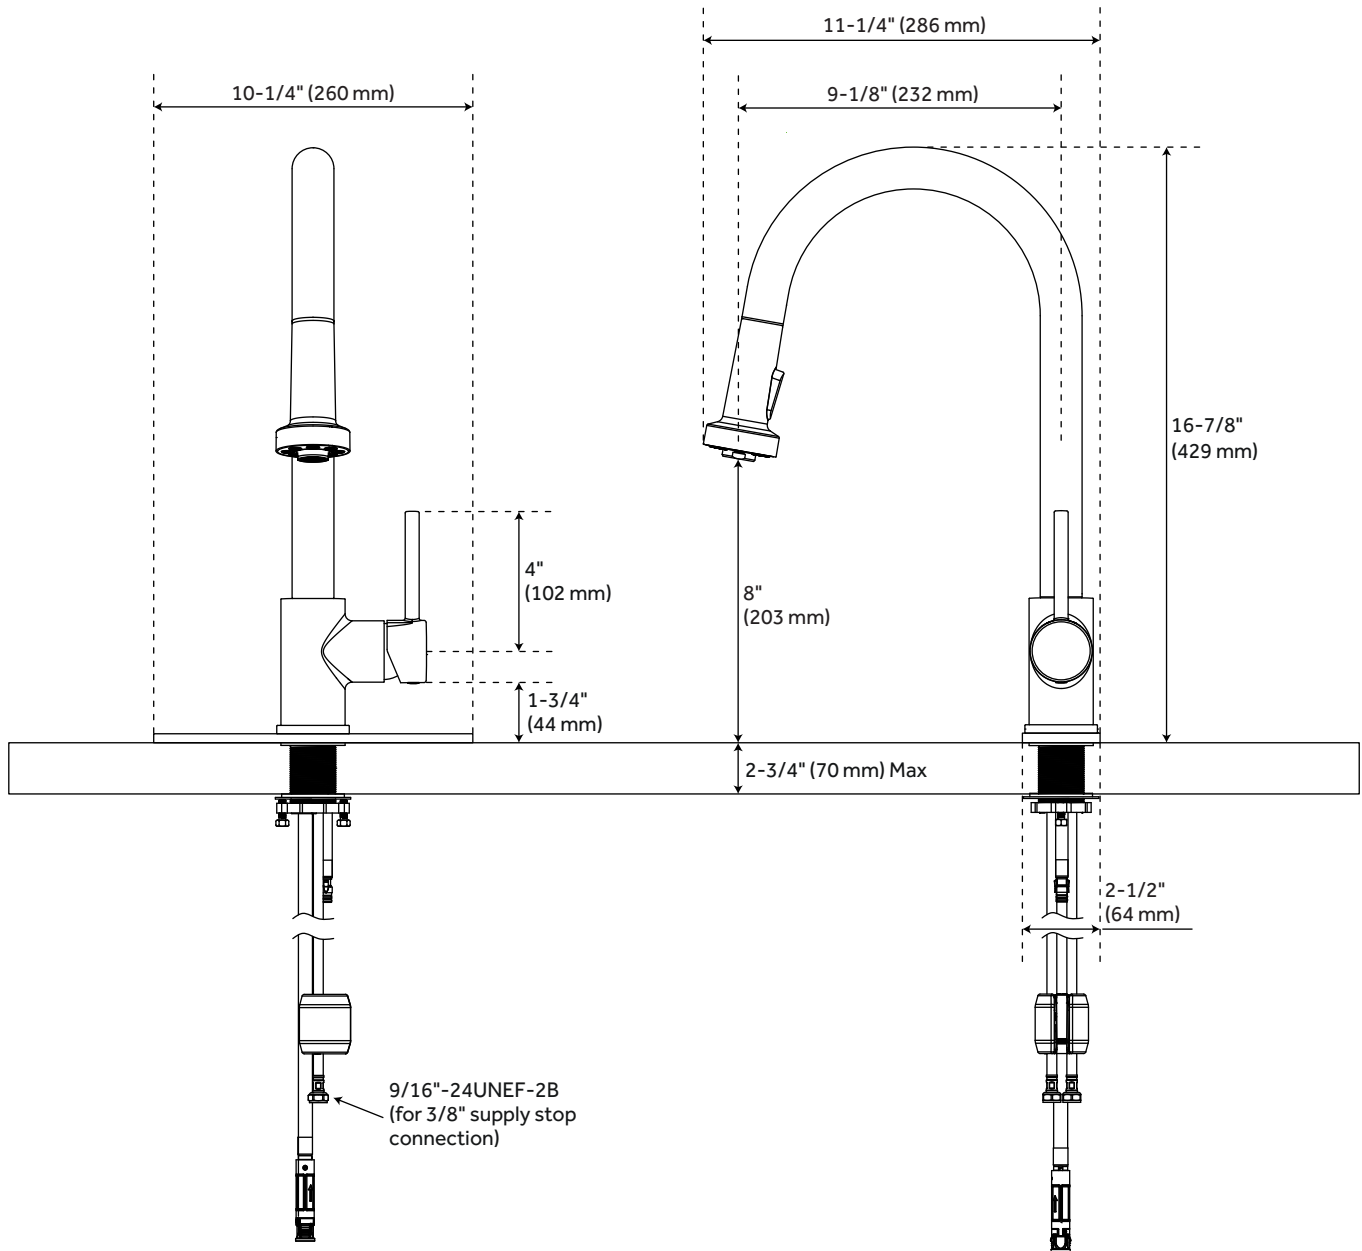

RIDGEWAY PULL-DOWN TWO-TONE KITCHEN FAUCET

SKU: 951732-TT

Code: SH484593, SH484594, SH485807, SH485808

FEATURES

Installation Type: Deck Mount
Features: Pull-Down
Design: Modern
Material: Metal
Assembly Required: No
Faucet Centers: Single-Hole
Drain Included: No
Faucet Material: Metal
Handle Type: Lever
Handle Length: 4"
Flow Rate: 1.75 gpm (6.6 L/min) @60 psi
Kitchen Faucet Holes: 1
Hand Sprayer Material: ABS
Spout Reach: 9-1/8"
Swivel Spout: Yes
Ceramic Disc Cartridges: Yes
Hot and Cold Indicators: No
Handle Material: Metal

RIDGEWAY PULL-DOWN TWO-TONE KITCHEN FAUCET

SKU: 951732-TT

Code: SH484593, SH484594, SH485807, SH485808

ADDITIONAL FEATURES

- 2-function sprayer stream (Spray & Aerated).
- Pull-down sprayer hose.
- Deck plate can be used to hide holes when retrofitting from a widespread faucet.
- The Deck Plate length is 10-1/4".

REVISED 1/3/2024

RIDGEWAY PULL-DOWN KITCHEN FAUCET

All dimensions and specifications are nominal and may vary. Use actual products for accuracy in critical situations.

RIDGEWAY PULL-DOWN KITCHEN FAUCET WITH DECK PLATE