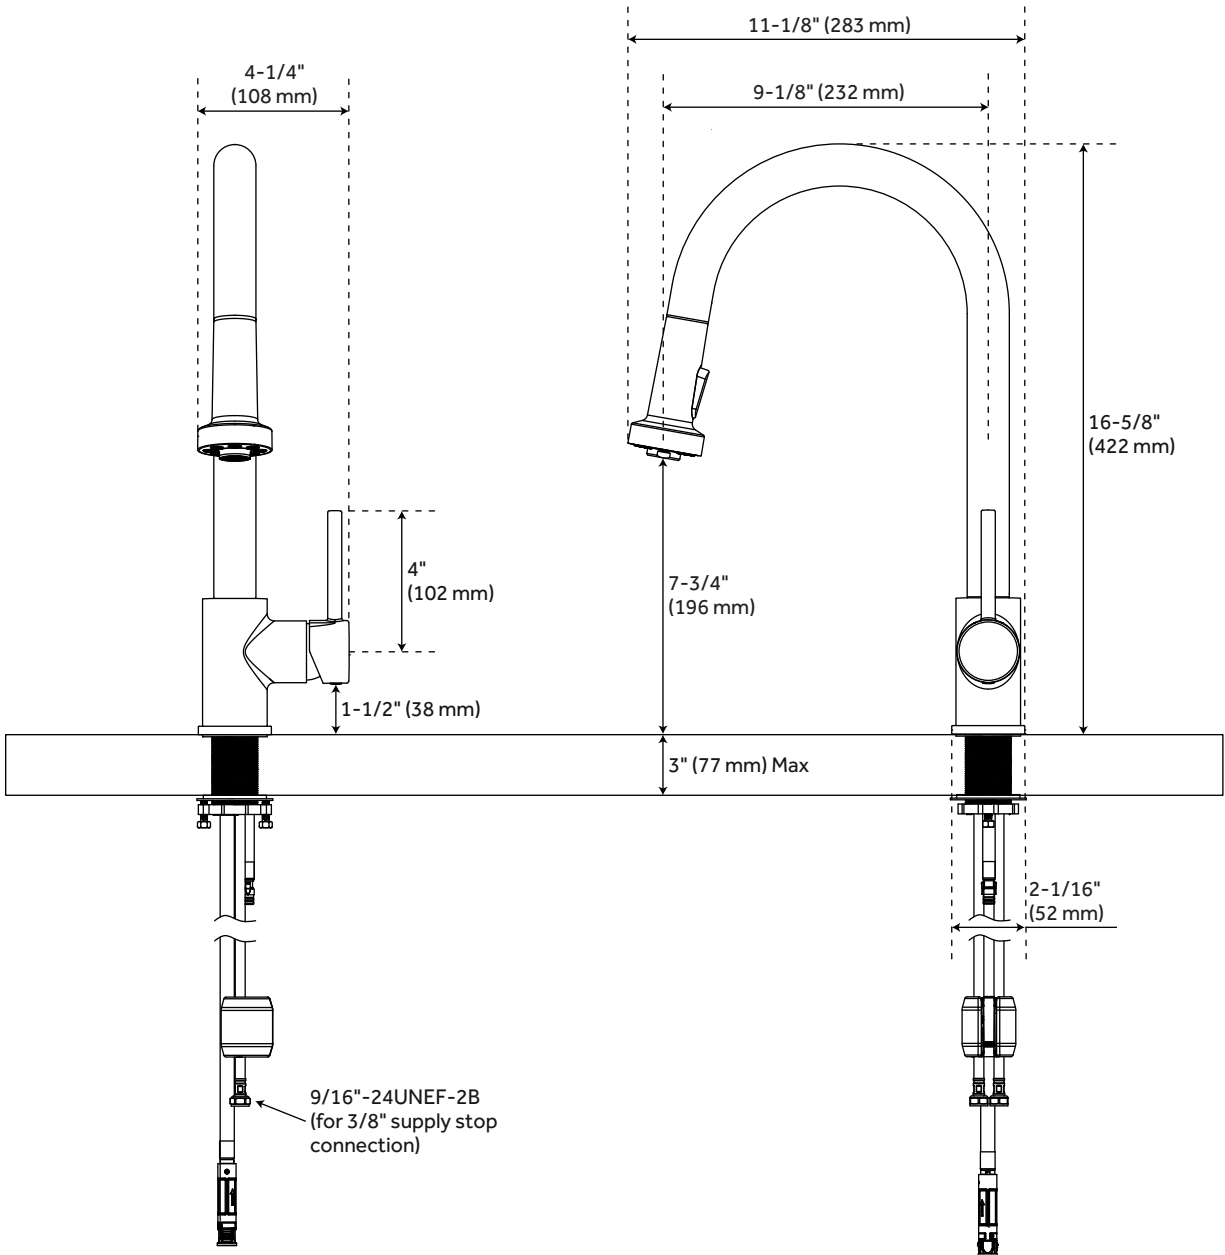

RIDGEWAY PULL-DOWN TWO-TONE KITCHEN FAUCET

SKU: 951732-TT

Code: SH484593, SH484594, SH485807, SH485808

FEATURES

Installation Type: Deck Mount
Features: Pull-Down
Design: Modern
Material: Metal
Assembly Required: No
Faucet Centers: Single-Hole
Drain Included: No
Faucet Material: Metal
Handle Type: Lever
Handle Length: 4"
Flow Rate: 1.75 gpm (6.6 L/min) @60 psi
Kitchen Faucet Holes: 1
Hand Sprayer Material: ABS
Spout Reach: 9-1/8"
Swivel Spout: Yes
Ceramic Disc Cartridges: Yes
Hot and Cold Indicators: No
Handle Material: Metal

RIDGEWAY PULL-DOWN TWO-TONE KITCHEN FAUCET

SKU: 951732-TT

Code: SH484593, SH484594, SH485807, SH485808

ADDITIONAL FEATURES

- 2-function sprayer stream (Spray & Aerated).
- Pull-down sprayer hose.
- Deck plate can be used to hide holes when retrofitting from a widespread faucet.
- The Deck Plate length is 10-1/4".

REVISED 1/3/2024

RIDGEWAY PULL-DOWN KITCHEN FAUCET

All dimensions and specifications are nominal and may vary. Use actual products for accuracy in critical situations.

RIDGEWAY PULL-DOWN KITCHEN FAUCET WITH DECK PLATE