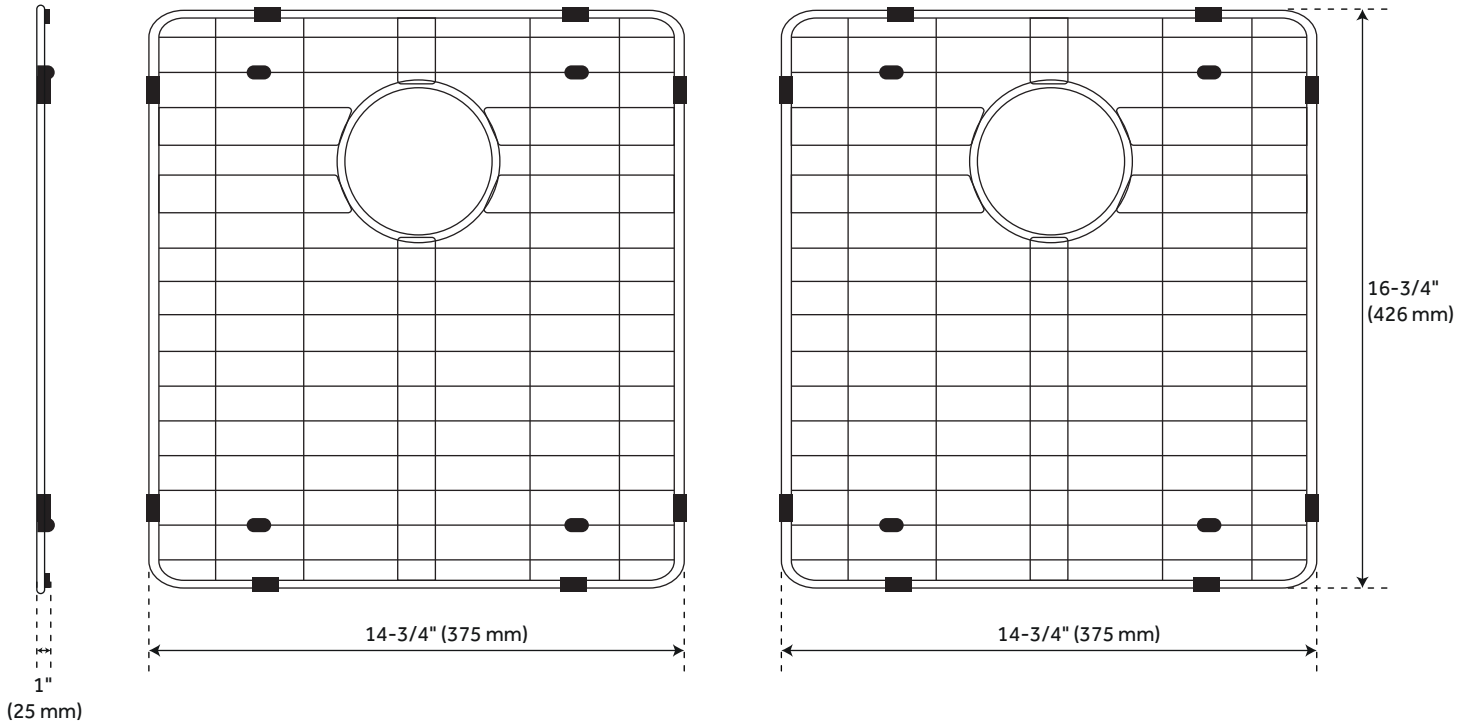

ATLAS

DOUBLE BOWL SINK GRIDS

SKU: 459701

FEATURES

Material: Stainless Steel
Rear Drain Location

CONTENTS

SINK GRID PAGE 2

REVISED 04/23/2021

ATLAS

DOUBLE BOWL SINK GRIDS

SKU: 459701

FEATURES

- Length: 14-3/4"
- Width: 16-3/4"
- Height: 1"
- Fits Drain Size: 3-1/2"

PRODUCT IMAGE

All dimensions and specifications are nominal and may vary. Use actual products for accuracy in critical situations.