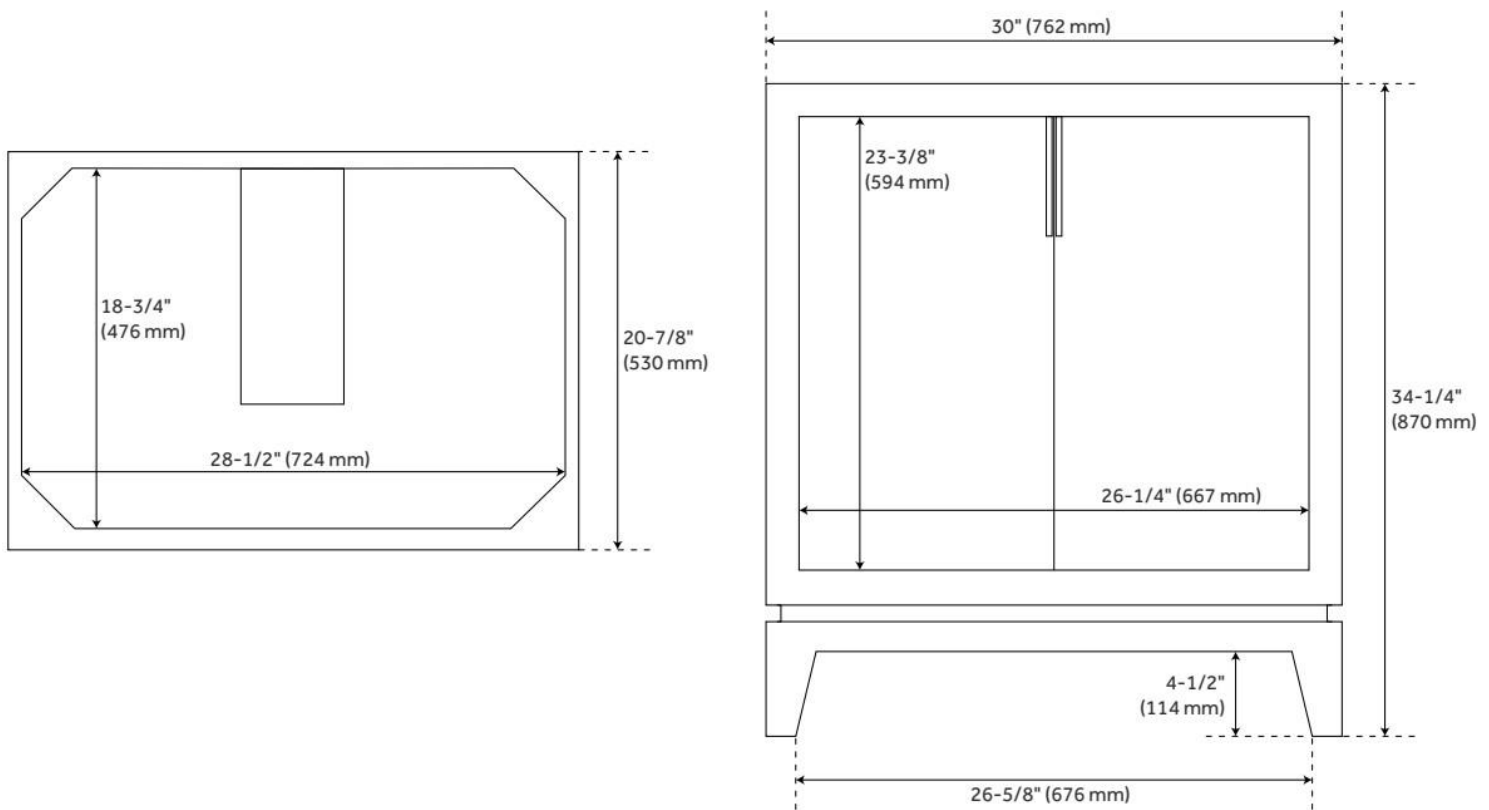

FEATURES

Material: Mahogany

Product Finish: Light Walnut

Number of Doors: 2

Hardware Finish: Oil Rubbed Bronze

Built-In Adjusters: Yes

ADDITIONAL FEATURES

- Solid mahogany wood frame with engineered wood panels.
- Includes a matching backsplash and a white porcelain sink.
- Each stone top is carved from a single piece of stone and will feature natural variations.
- See Installation Instructions for directions to attach the vanity top and sink.
- All dimensions are ($\pm 1/2"$).

REVISED 8/12/2024

30" TALYN MAHOGANY VANITY FOR RECTANGULAR UNDERMOUNT SINK - LIGHT WALNUT

SKU: 937439-RUMB

Code: SH463512, SH466952, SH463520, SH463513, SH463514, SH463515, SH463518, SH463519, SH463516, SH463517, SH463508, SH463509, SH463510, SH463511