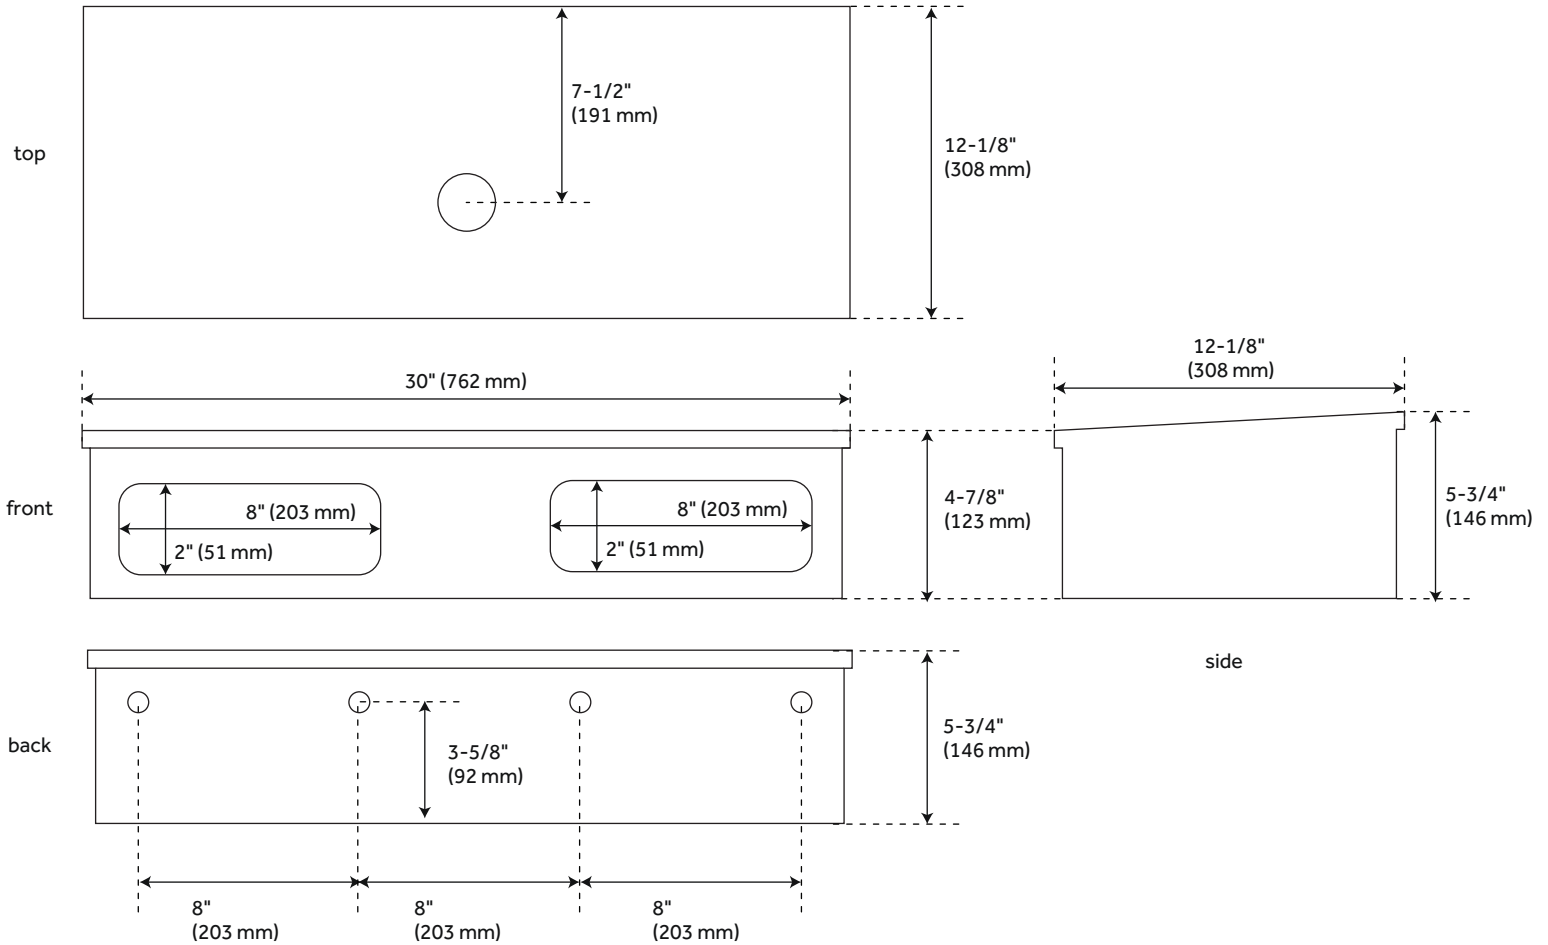

30" NADIYA

BAMBOO HANGING VANITY

SKU: 950076, 950077, 950078

FEATURES

Limited to vessel sinks
no bigger than 12" in diameter

CONTENTS

30" WALL VANITY PAGE 2

REVISED 10/12/2020

30" NADIYA

BAMBOO HANGING VANITY

SKU: 950076, 950077, 950078

FEATURES

- Width: 30"
- Depth: 12-1/8"
- Mounting Hardware Height: 3-5/8"
- Mounting Hardware Width: 8"
- Towel Holder Width: 8"
- Towel Holder Depth: 2"
- Back of Sink to Drain Center: 7-1/2"

PRODUCT IMAGE