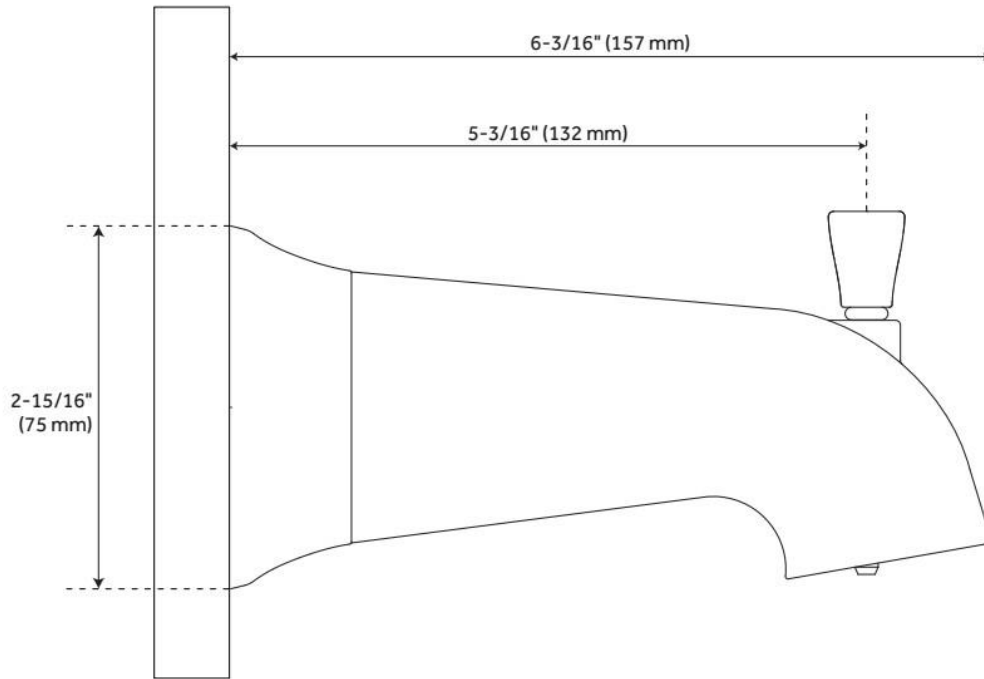

VILAMONTE TUB SPOUT WITH DIVERTER

SKU: 950469

Code: SHTS82, SHTS82PN, SHTS82ORB

FEATURES

Material: Metal

Connection Type: 1/2" CTS Slip-Fit

Faucet Centers: Single-Hole

ASME A112.18.1/CSA B125.1, CEC Listed, Massachusetts Accepted, LISTED ID: SHTS82*

ADDITIONAL FEATURES

- 1/2" Slip fit connection.

REVISED 5/24/2024

VILAMONTE TUB SPOUT WITH DIVERTER

SKU: 950469

Code: SHTS82, SHTS82PN, SHTS82ORB

REVISED 5/24/2024