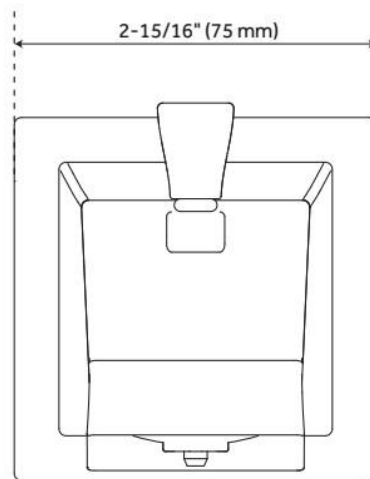

VILAMONTE TUB SPOUT WITH DIVERTER

SKU: 950469

Code: SHTS82, SHTS82PN, SHTS82ORB

FEATURES

Material: Metal

Connection Type: 1/2" CTS Slip-Fit

Faucet Centers: Single-Hole

ASME A112.18.1/CSA B125.1, CEC Listed, Massachusetts Accepted, LISTED ID: SHTS82*

ADDITIONAL FEATURES

- 1/2" Slip fit connection.

REVISED 5/24/2024

VILAMONTE TUB SPOUT WITH DIVERTER

SKU: 950469

Code: SHTS82, SHTS82PN, SHTS82ORB

REVISED 5/24/2024