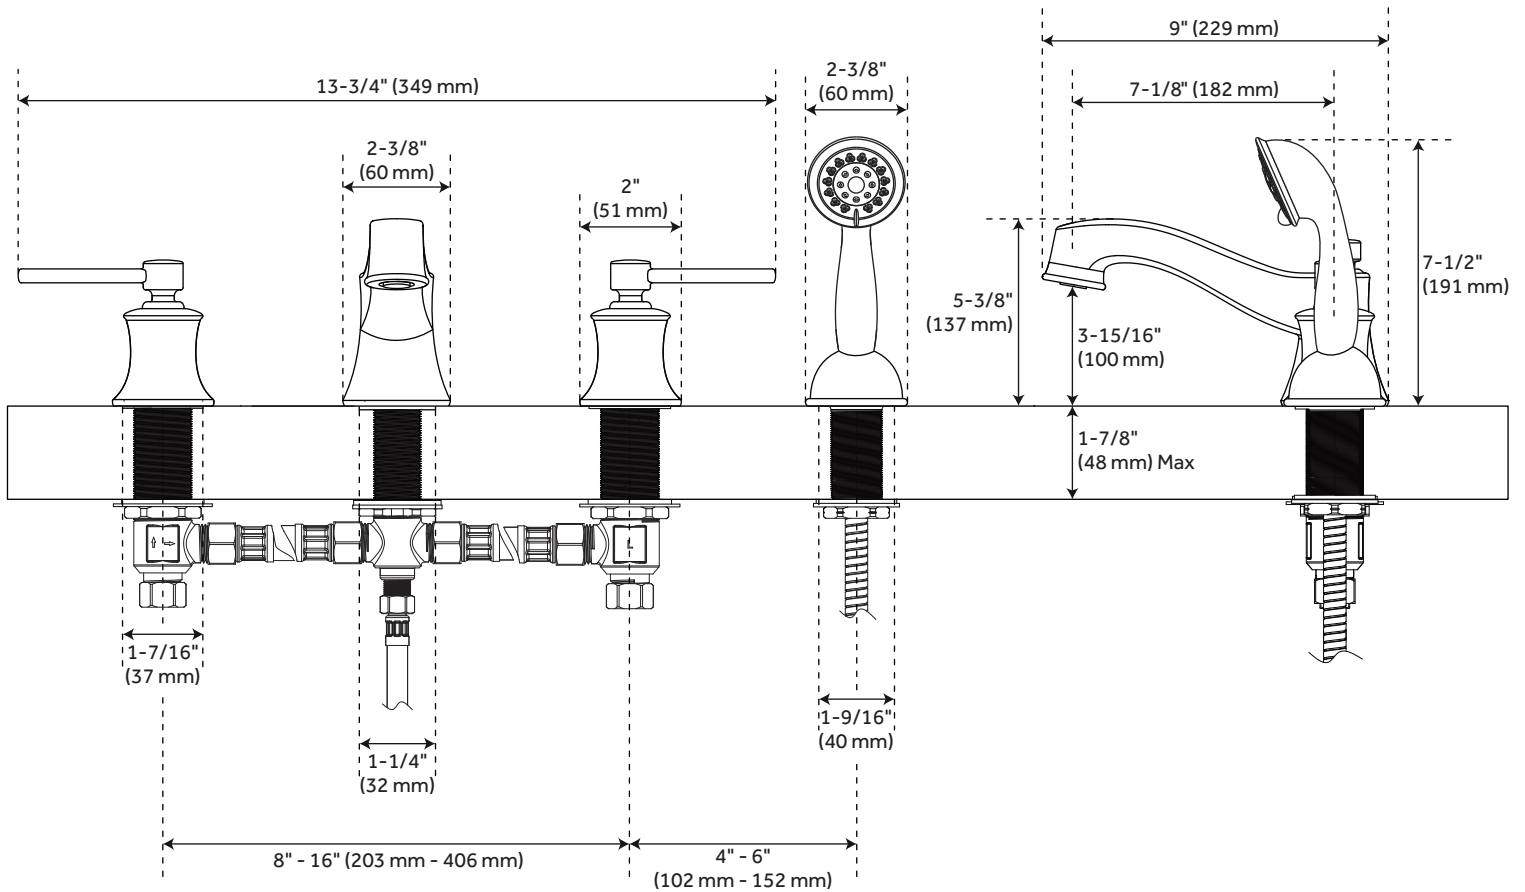

PENDLETON 4-HOLE ROMAN TUB FILLER AND HAND SHOWER

All dimensions and specifications are nominal and may vary. Use actual products for accuracy in critical situations.