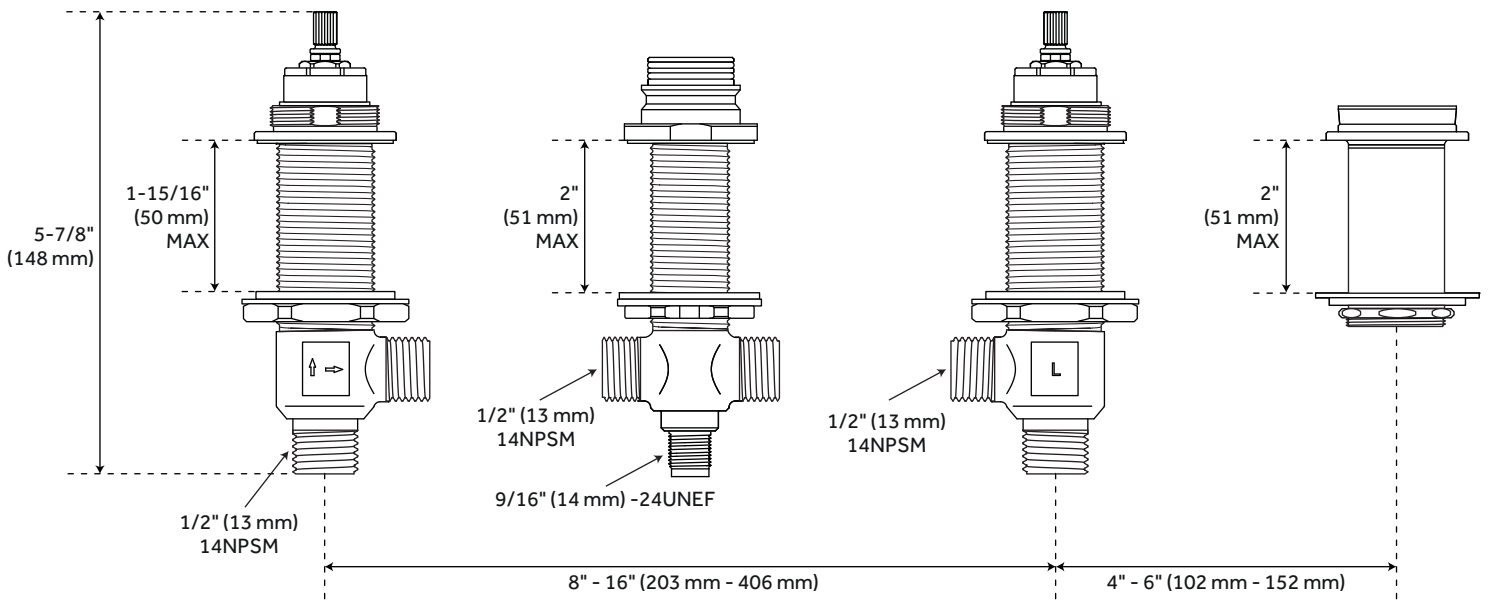

## FEATURES

Installation Type: Deck Mount  
Features: Hand Shower Included  
Design: Modern  
Material: Metal  
Width: 9"  
Height: 7-1/2"  
Assembly Required: Yes  
Faucet Centers: 8"  
Drain Included: No  
Handle Type: Lever  
Hand Shower Material: ABS  
Hand Shower Flow Rate: 1.75 gpm (6.6 L/min) @80 psi  
Diverter Included: Yes  
Height To Spout: 3-15/16"  
Spout Reach: 7-1/8"  
Ceramic Disc Cartridges: Yes  
Hot and Cold Indicators: No  
Handle Material: Metal  
Max. Deck Thickness: 1-7/8"  
Tub Faucet Material: Metal  
Spout Width: 2-3/8"

## ADDITIONAL FEATURES

- Metal Handles.
- 4-hole installation.
- Lift rod diverter to hand shower.
- Factory installed backflow prevention check valve.
- When purchased with valve, flow rate is 14.5 gpm (54.9 L/min) @80 psi.

# PENDELTON OPTIONAL 4-HOLE ROMAN TUB FAUCET ROUGH-IN VALVE

All dimensions and specifications are nominal and may vary. Use actual products for accuracy in critical situations.