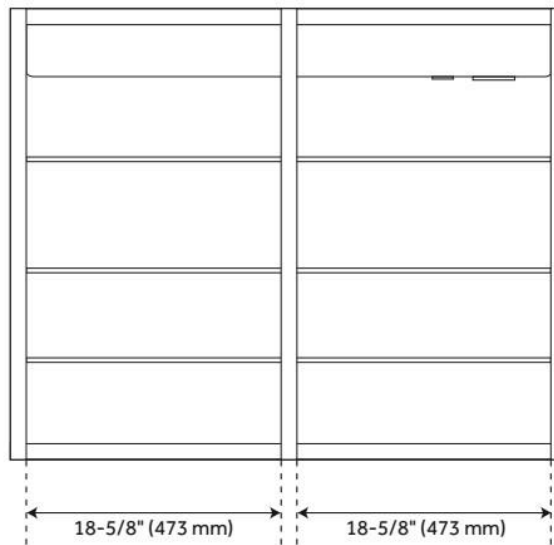

LEDA LIGHTED MEDICINE CABINET WITH TUNABLE LED AND WIRELESS SPEAKER

SKU: 950612

Code: SH456082, SH456081, SH456080

REVISED 8/22/2024