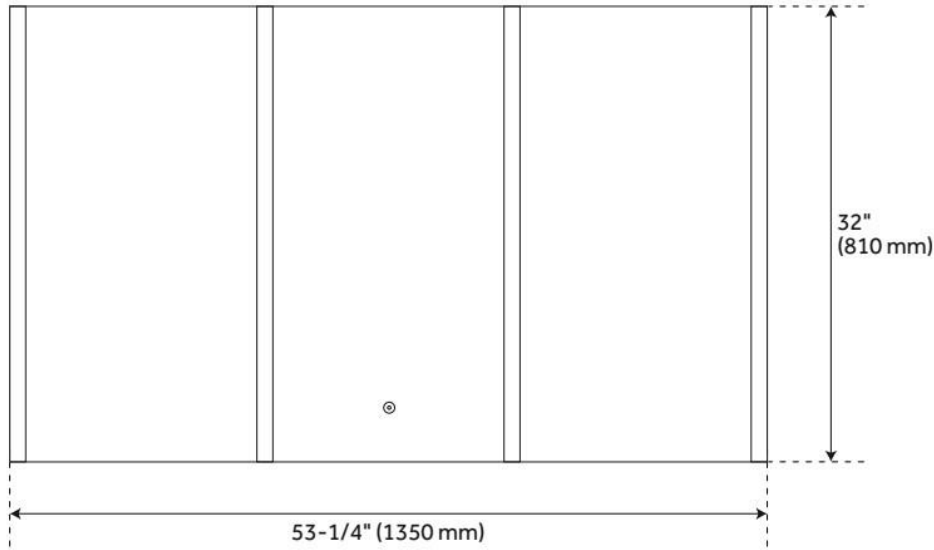

LEDA LIGHTED MEDICINE CABINET WITH TUNABLE LED AND WIRELESS SPEAKER

SKU: 950612

Code: SH456082, SH456081, SH456080

REVISED 8/22/2024