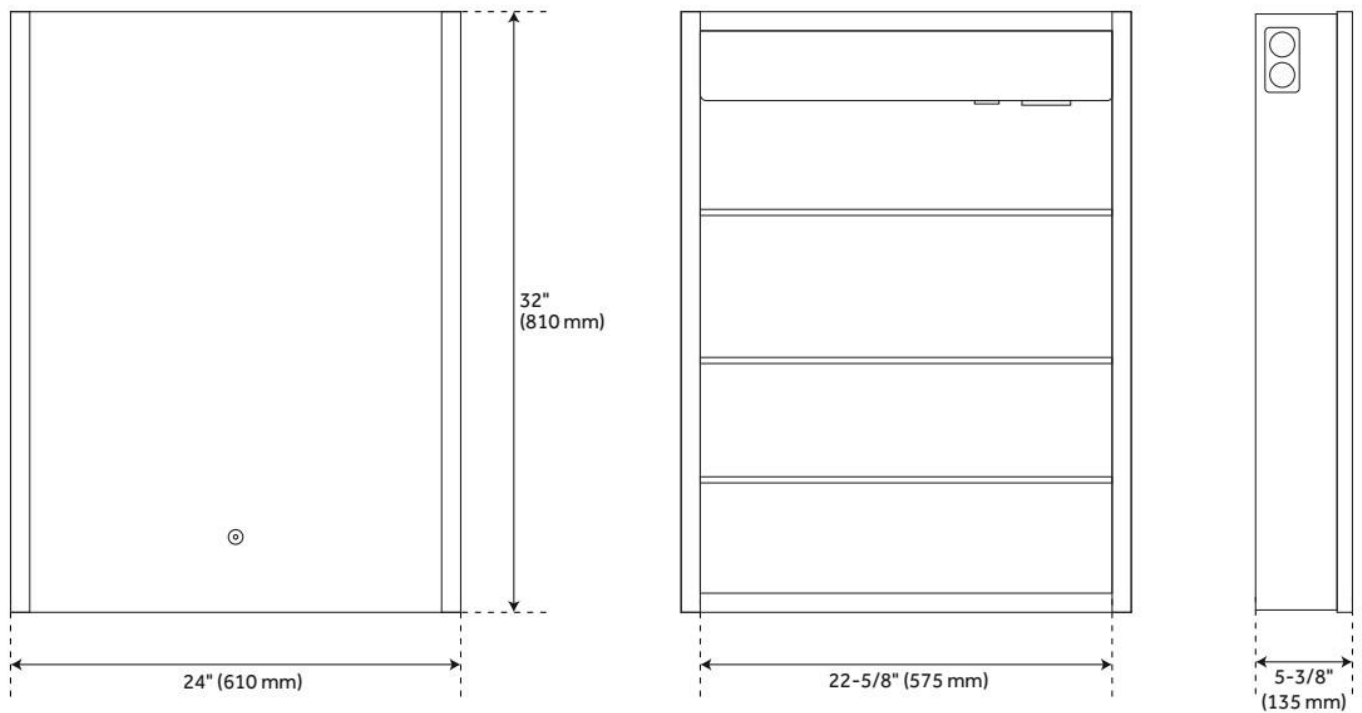

LEDA LIGHTED MEDICINE CABINET WITH TUNABLE LED AND WIRELESS SPEAKER

SKU: 950612

Code: SH456082, SH456081, SH456080

REVISED 8/22/2024