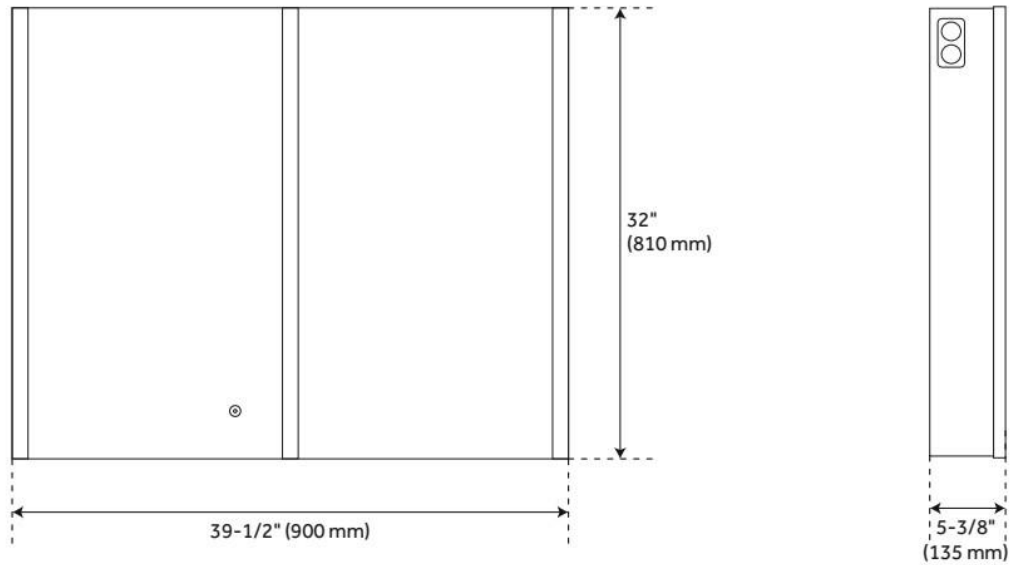

LEDA LIGHTED MEDICINE CABINET WITH TUNABLE LED AND WIRELESS SPEAKER

SKU: 950612

Code: SH456082, SH456081, SH456080

REVISED 8/22/2024