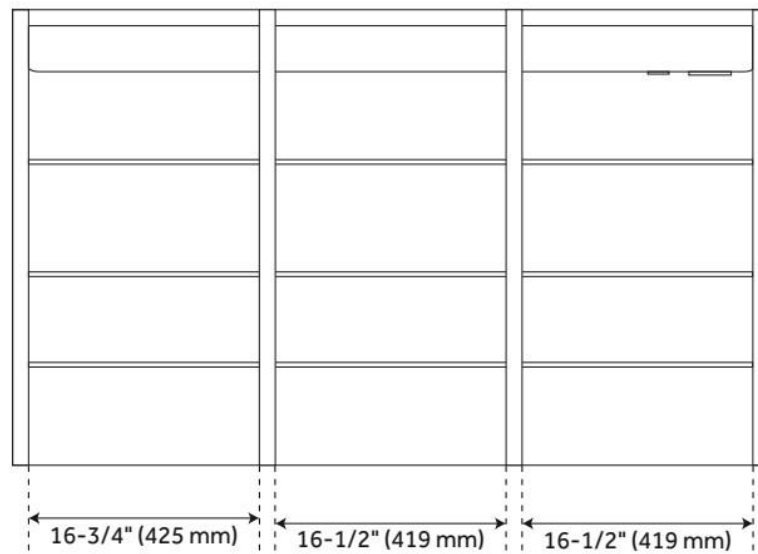

LEDA LIGHTED MEDICINE CABINET WITH TUNABLE LED AND WIRELESS SPEAKER

SKU: 950612

Code: SH456082, SH456081, SH456080

REVISED 8/22/2024