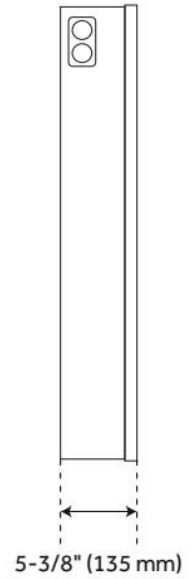

LEDA LIGHTED MEDICINE CABINET WITH TUNABLE LED AND WIRELESS SPEAKER

SKU: 950612

Code: SH456082, SH456081, SH456080

REVISED 8/22/2024