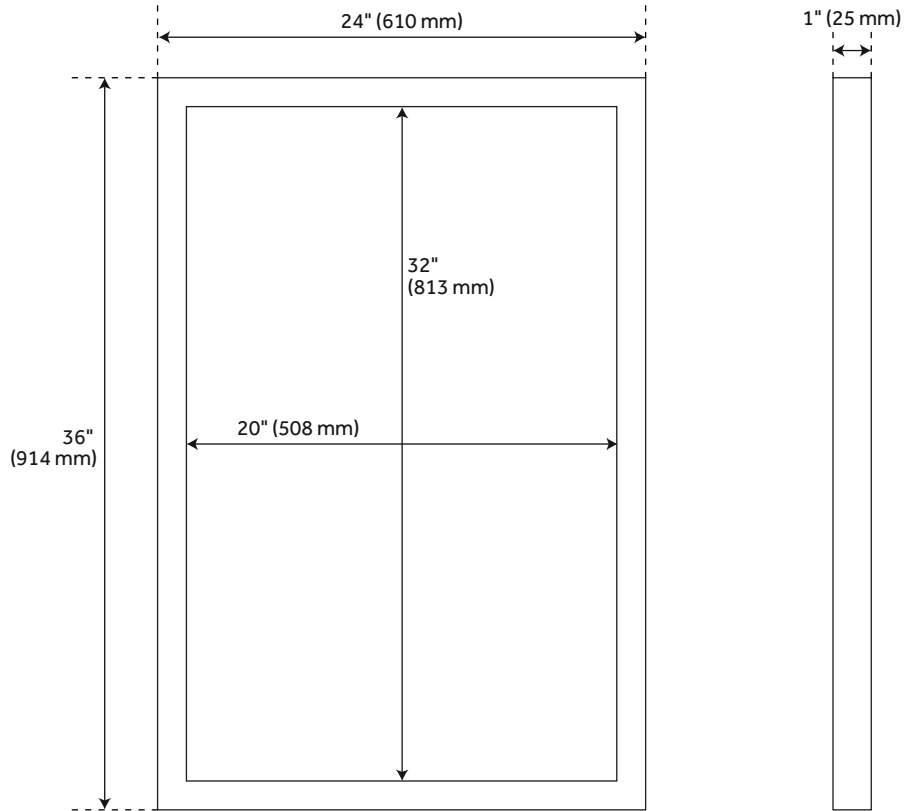

FREY

Vanity Mirror

SKU: 949624, 949627, 949630

FEATURES

Features: Framed
Material: Wood
Design: Modern
Mirror Shape: Rectangle
Mounting Hardware Included: Yes
Assembly Required: No

CONTENTS

24" MIRROR PAGE 2

30" MIRROR PAGE 3

REVISED 02/08/2021

24" FREY

VANITY MIRROR

SKU: 949624, 949627, 949630

FEATURES

- Width: 24"
- Height: 36"
- Depth: 1"
- Mirror Height: 32"
- Mirror Width: 20"
- Mounting Centers: 15-1/2"

PRODUCT IMAGE

All dimensions and specifications are nominal and may vary. Use actual products for accuracy in critical situations.

PAGE 2

30" FREY

VANITY MIRROR

SKU: 949624, 949627, 949630

FEATURES

- Width: 30"
- Height: 36"
- Depth: 1"
- Mirror Height: 32"
- Mirror Width: 26"
- Mounting Centers: 22-1/2"

PRODUCT IMAGE

All dimensions and specifications are nominal and may vary. Use actual products for accuracy in critical situations.

PAGE 3