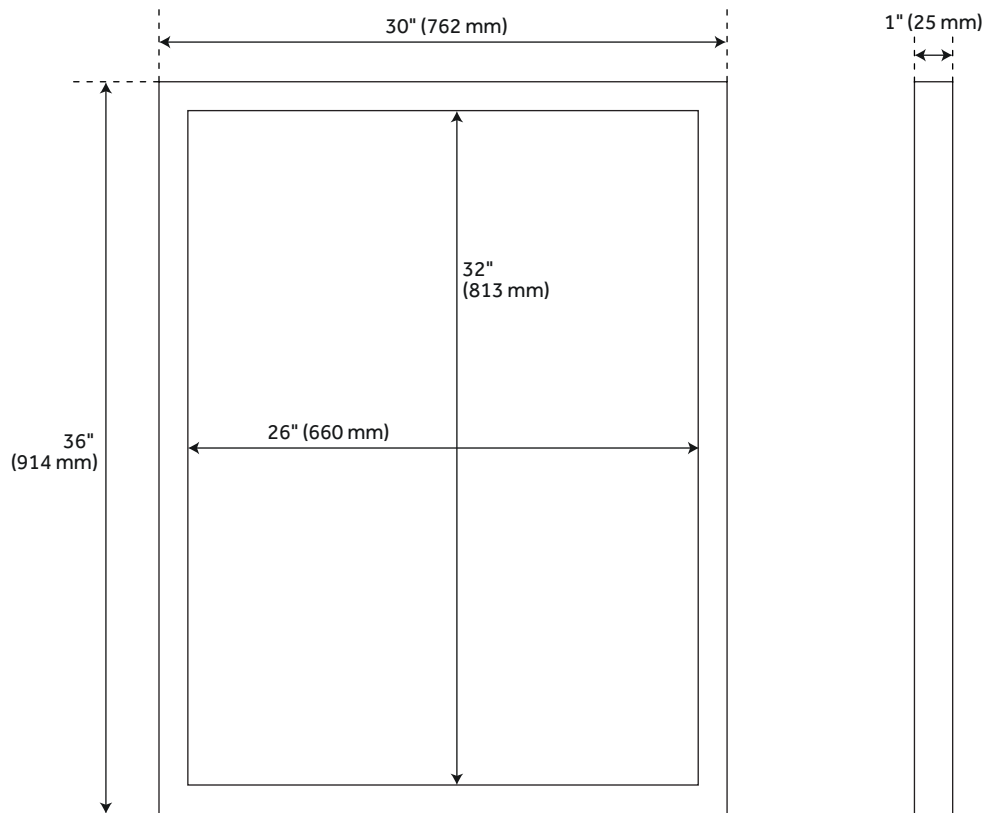

FREY

Vanity Mirror

SKU: 949624, 949627, 949630

FEATURES

Features: Framed
Material: Wood
Design: Modern
Mirror Shape: Rectangle
Mounting Hardware Included: Yes
Assembly Required: No

CONTENTS

24" MIRROR PAGE 2

30" MIRROR PAGE 3

REVISED 02/08/2021

24" FREY

VANITY MIRROR

SKU: 949624, 949627, 949630

FEATURES

- Width: 24"
- Height: 36"
- Depth: 1"
- Mirror Height: 32"
- Mirror Width: 20"
- Mounting Centers: 15-1/2"

PRODUCT IMAGE

All dimensions and specifications are nominal and may vary. Use actual products for accuracy in critical situations.

PAGE 2

30" FREY

VANITY MIRROR

SKU: 949624, 949627, 949630

FEATURES

- Width: 30"
- Height: 36"
- Depth: 1"
- Mirror Height: 32"
- Mirror Width: 26"
- Mounting Centers: 22-1/2"

PRODUCT IMAGE

All dimensions and specifications are nominal and may vary. Use actual products for accuracy in critical situations.

PAGE 3