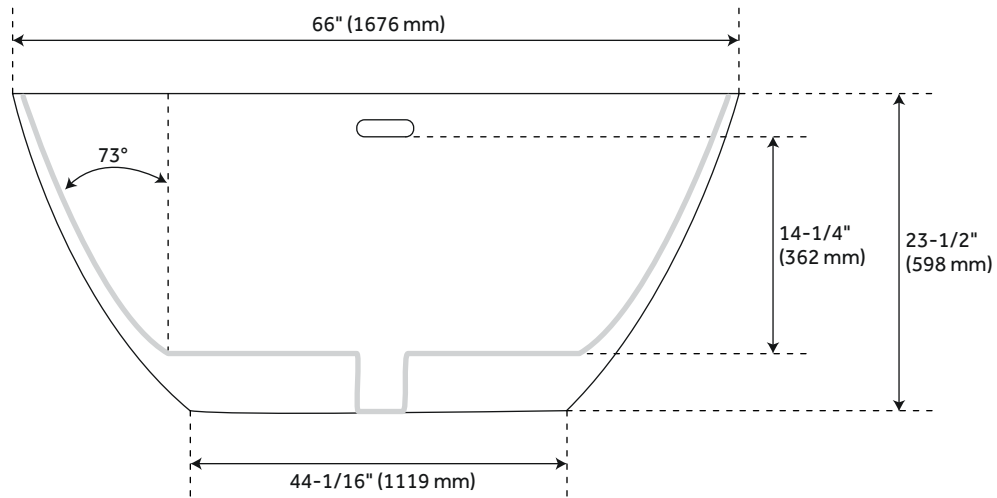

66" CATINO SOLID SURFACE FREESTANDING TUB - MATTE FINISH

SKU: 952996-66

All dimensions and specifications are nominal and may vary. Use actual products for accuracy in critical situations.