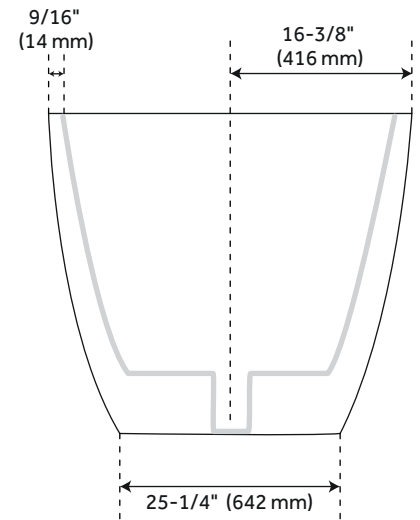

66" CATINO SOLID SURFACE FREESTANDING TUB - MATTE FINISH

SKU: 952996-66

All dimensions and specifications are nominal and may vary. Use actual products for accuracy in critical situations.