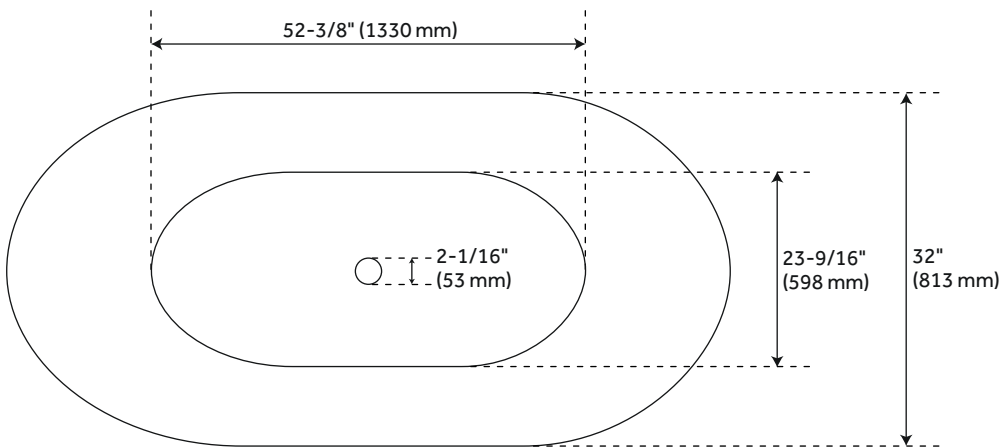

66" CATINO SOLID SURFACE FREESTANDING TUB - MATTE FINISH

SKU: 952996-66

All dimensions and specifications are nominal and may vary. Use actual products for accuracy in critical situations.