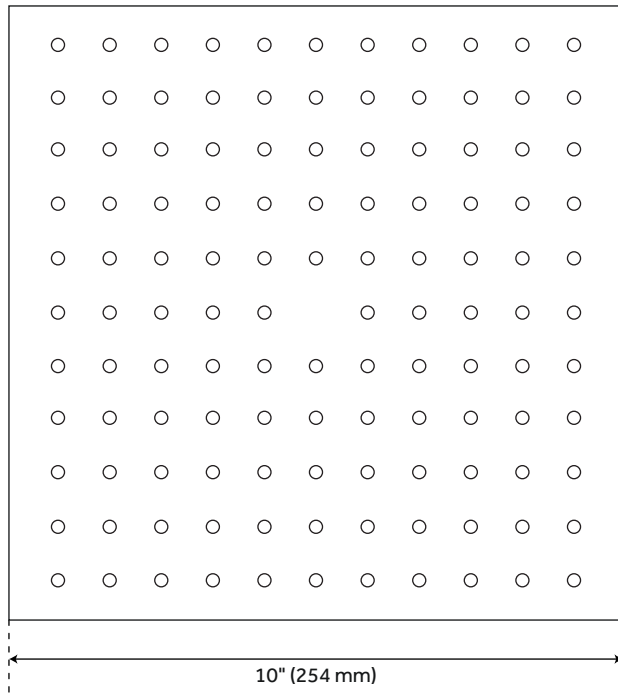

HIBISCUS

SQUARE RAINFALL SHOWER HEAD

SKU: 949743

FEATURES

Material: Brass
Length: 10"
Width: 10"
Height: 2-1/2"
IPS: 1/2"
Maximum Flow Rate: 2.5 gpm
(9.5L/min) max @ 80 psi

CODES/STANDARDS

cCSAus
ASME A112.18.1/CSA B125.1