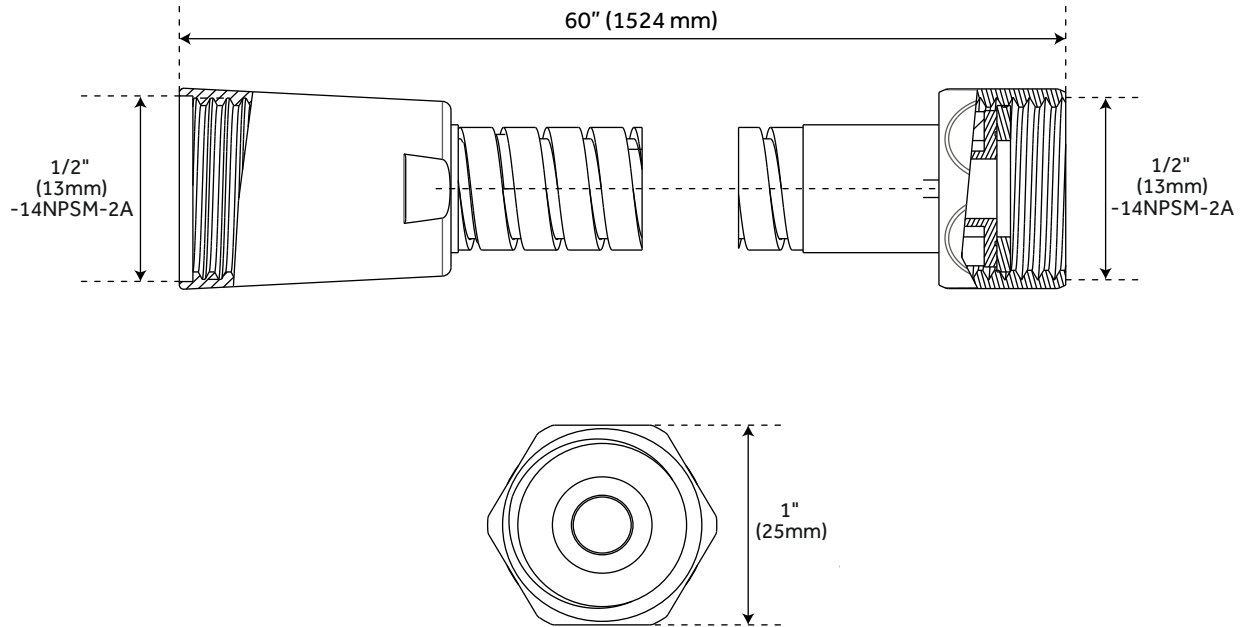

### FEATURES

Material: Brass  
Width: 7-1/8"  
Height: 7-1/8"  
Depth: 2-5/8"  
NPT Connection: 1/2"

### FEATURES

- Length: 30"
- Width: 3-3/8"
- Height: 30"
- Base Plate Width: 3/4"
- Base Plate Height: 1-1/2"
- Slide bar outside diameter: 7/8"
- Mounting Centers: 23-1/2"

### PRODUCT IMAGE

All dimensions and specifications are nominal and may vary. Use actual products for accuracy in critical situations.

### FEATURES

- Length: 60"
- NPT Connection: 1/2"
- Double Spiral Construction
- Metal Conical Nut