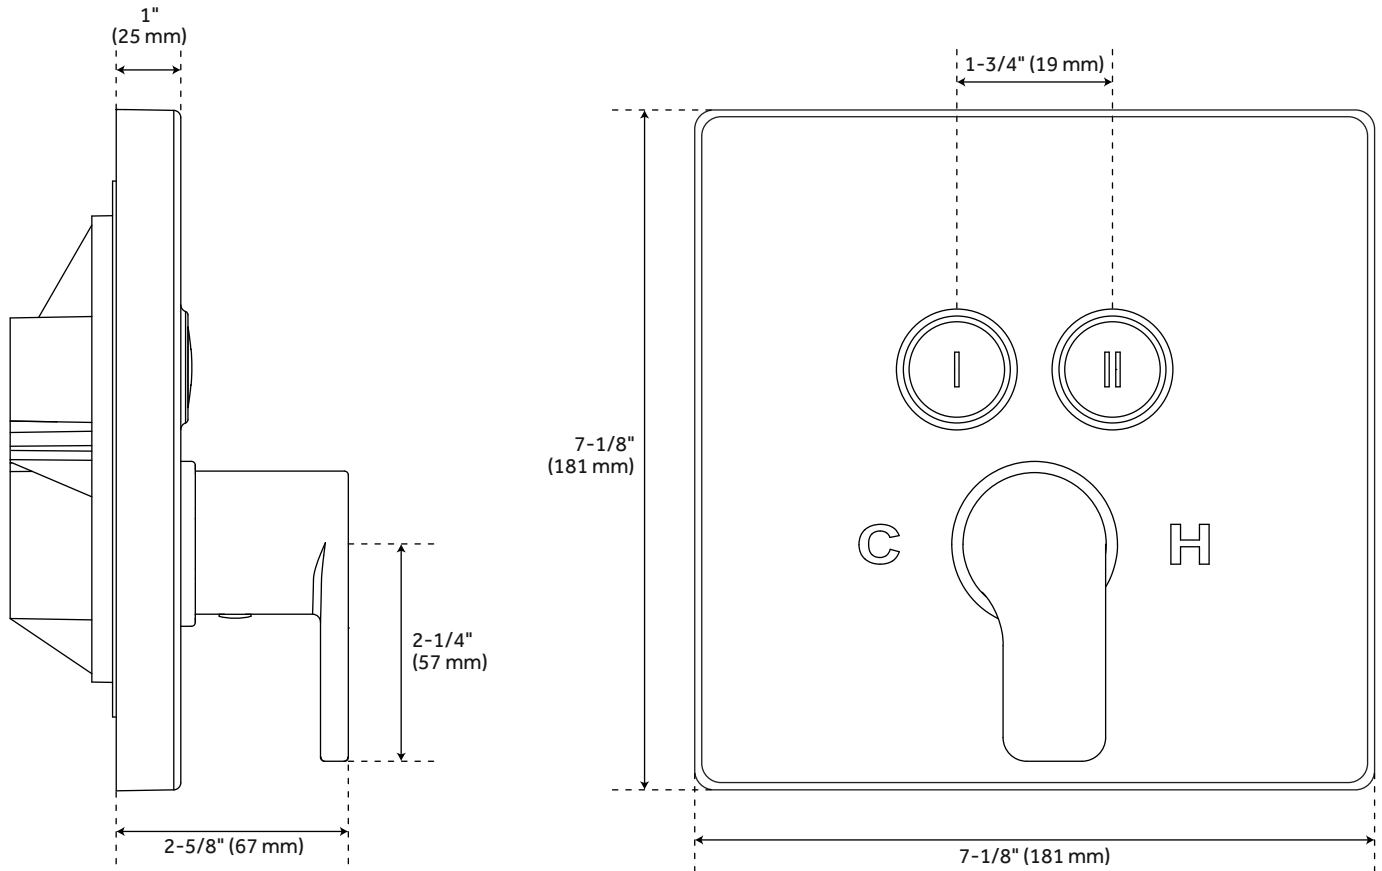

## FEATURES

- Product Finish: Matte Black
- Material: Brass
- Shape: Square
- Handle Type: Lever
- Features: Hand Shower Included, Pressure-balanced
- Assembly Required: Yes
- Design: Modern
- Mounting Hardware Included: Yes
- Shower Head Installation Type: Ceiling
- Shower Head Material: Brass
- Shower Head Spray: Rainfall
- Shower Arm Included: Yes
- Shower Head Swivel: Yes
- Hand Shower Material: ABS
- Water Connection Included: Yes
- Diverter Included: Yes
- Diverter Outlets: 2
- Dual Functionality Allows for One or Both Shower Features to Run at a Time
- Single Function Shower Head (Full Spray)
- Easy-Clean Silicone Nozzles
- Single Function Hand Shower (Full Spray)
- Optional Rough-In Valve:
  - Pressure Balanced with Integral Stops
  - One-Piece Cartridge Design for Ease of Maintenance
  - Back-to-Back Capability
  - Adjustable Temperature Limit Stop
  - Cast Bronze Body
  - Quick Remove Plaster Guard
  - Easy Mounting Brackets

## CONTENTS

VALVE TRIM .....	PAGE 2
ROUGH-IN VALVE .....	PAGE 3
SHOWER HEAD .....	PAGE 4
SHOWER ARM .....	PAGE 5
HAND SHOWER .....	PAGE 6
SLIDE BAR .....	PAGE 7
HOSE .....	PAGE 8
SUPPLY ELBOW .....	PAGE 9

### FEATURES

Material: Brass  
Width: 7-1/8"  
Height: 7-1/8"  
Depth: 2-5/8"  
NPT Connection: 1/2"