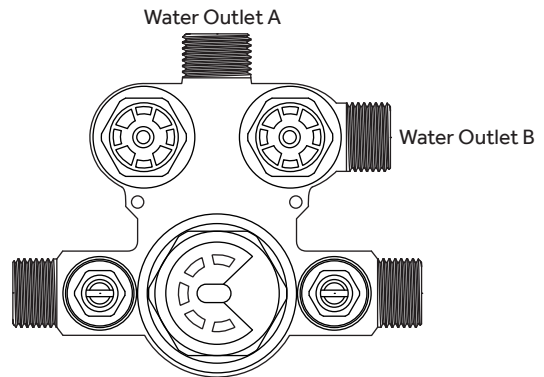

### FEATURES

Material: Brass  
Width: 7-1/8"  
Height: 7-1/8"  
Depth: 2-5/8"  
NPT Connection: 1/2"

### PRODUCT IMAGE

All dimensions and specifications are nominal and may vary. Use actual products for accuracy in critical situations.

PAGE 2  
Code: SHHB8040

### FEATURES

- Material: Bronze
- Length: 4-7/8"
- Width: 4-3/8"
- Depth: 5-1/2"
- NPT Connection: 1/2"