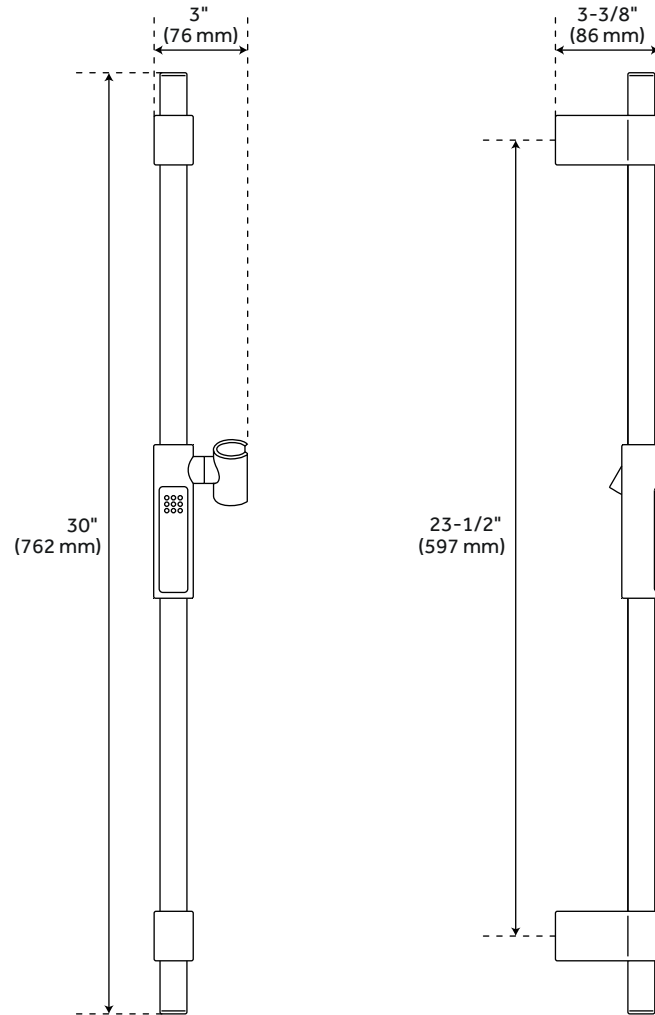

## FEATURES

- Product Finish: Matte Black
- Material: Brass
- Shape: Square
- Handle Type: Lever
- Features: Hand Shower Included, Pressure-balanced
- Assembly Required: Yes
- Design: Modern
- Mounting Hardware Included: Yes
- Shower Head Installation Type: Ceiling
- Shower Head Material: Brass
- Shower Head Spray: Rainfall
- Shower Arm Included: Yes
- Shower Head Swivel: Yes
- Hand Shower Material: ABS
- Water Connection Included: Yes
- Diverter Included: Yes
- Diverter Outlets: 2
- Dual Functionality Allows for One or Both Shower Features to Run at a Time
- Single Function Shower Head (Full Spray)
- Easy-Clean Silicone Nozzles
- Single Function Hand Shower (Full Spray)
- Optional Rough-In Valve:
  - Pressure Balanced with Integral Stops
  - One-Piece Cartridge Design for Ease of Maintenance
  - Back-to-Back Capability
  - Adjustable Temperature Limit Stop
  - Cast Bronze Body
  - Quick Remove Plaster Guard
  - Easy Mounting Brackets

### PRODUCT IMAGE

All dimensions and specifications are nominal and may vary. Use actual products for accuracy in critical situations.

PAGE 6  
Code: SHHS4080G

# HIBISCUS

### FEATURES

- Length: 30"
- Width: 3-3/8"
- Height: 30"
- Base Plate Width: 3/4"
- Base Plate Height: 1-1/2"
- Slide bar outside diameter: 7/8"
- Mounting Centers: 23-1/2"