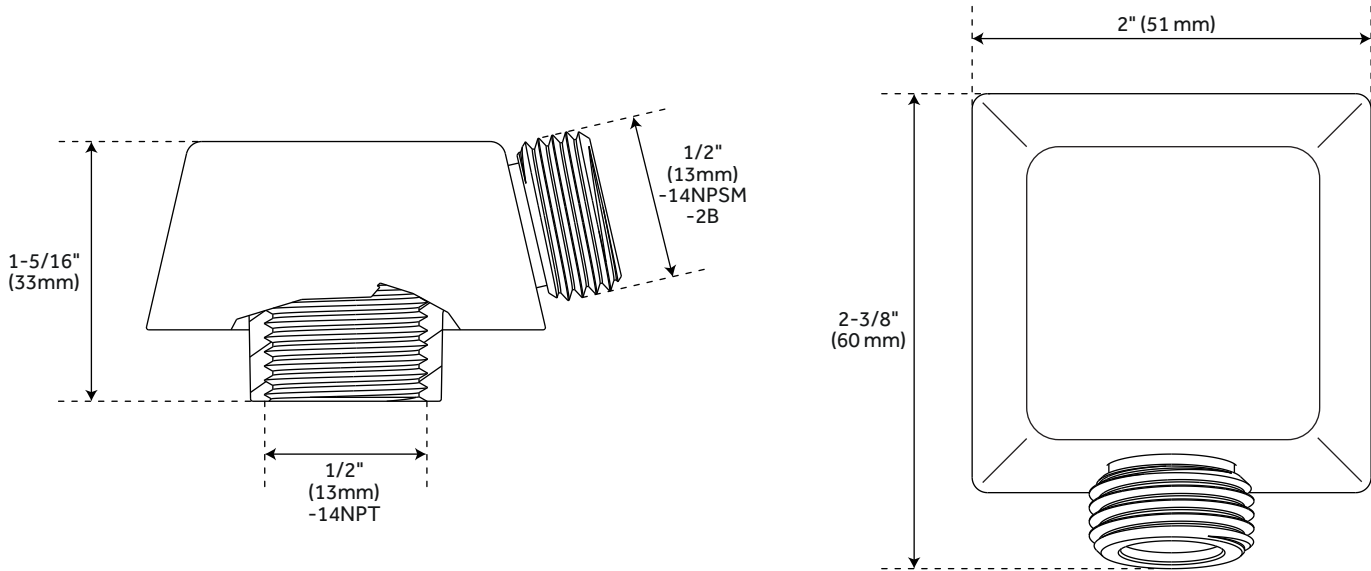

HIBISCUS

SQUARE WATER SUPPLY ELBOW FOR HAND SHOWER

SKU: 949743

FEATURES

Material: Brass
Length: 2"
Height: 1-5/16"
Assembly Required: No
NPT Connection: 1/2"
Male Wall Connection: 1/2"
Male Hose Connection: 1/2"

CODES/STANDARDS

cUPC
ASME A112.18.1/CSA B125.1
Massachusetts Accepted