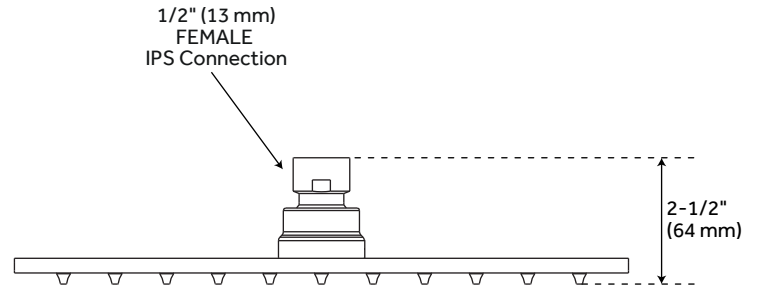

### FEATURES

- Material: Bronze
- Length: 4-7/8"
- Width: 4-3/8"
- Depth: 5-1/2"
- NPT Connection: 1/2"

### PRODUCT IMAGE

All dimensions and specifications are nominal and may vary. Use actual products for accuracy in critical situations.

PAGE 3  
Code: SH5001SS

### FEATURES

Material: Brass  
Length: 10"  
Width: 10"  
Height: 2-1/2"  
IPS: 1/2"  
Maximum Flow Rate: 2.5 gpm  
(9.5L/min) max @ 80 psi