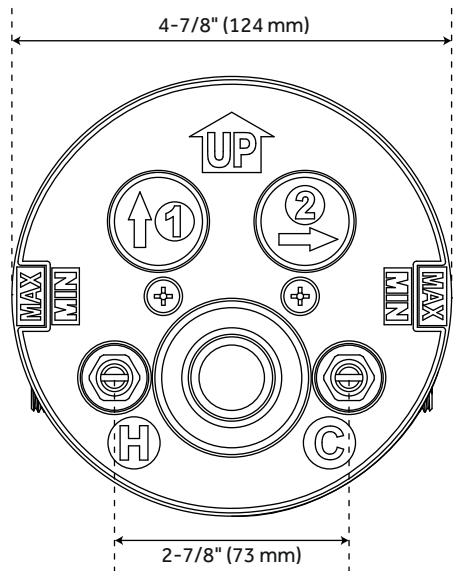

HIBISCUS

OPTIONAL PRESSURE BALANCE ROUGH-IN VALVE FOR SIMPLE SELECT TRIMS

SKU: 949743

Pressure (PSI)		20	40	60	80
Simultaneous (Both Valves Open)	Total (GPM)	3.4	5	6.3	7.4
	Outlet A (GPM)	1.2	2.2	2.9	3.5
	Outlet B (GPM)	2.2	2.8	3.4	3.9
Separate (A or B Closed)	Outlet A (GPM)	2.5	3.9	4.8	5.5
	Outlet B (GPM)	2.5	3.9	4.8	5.5