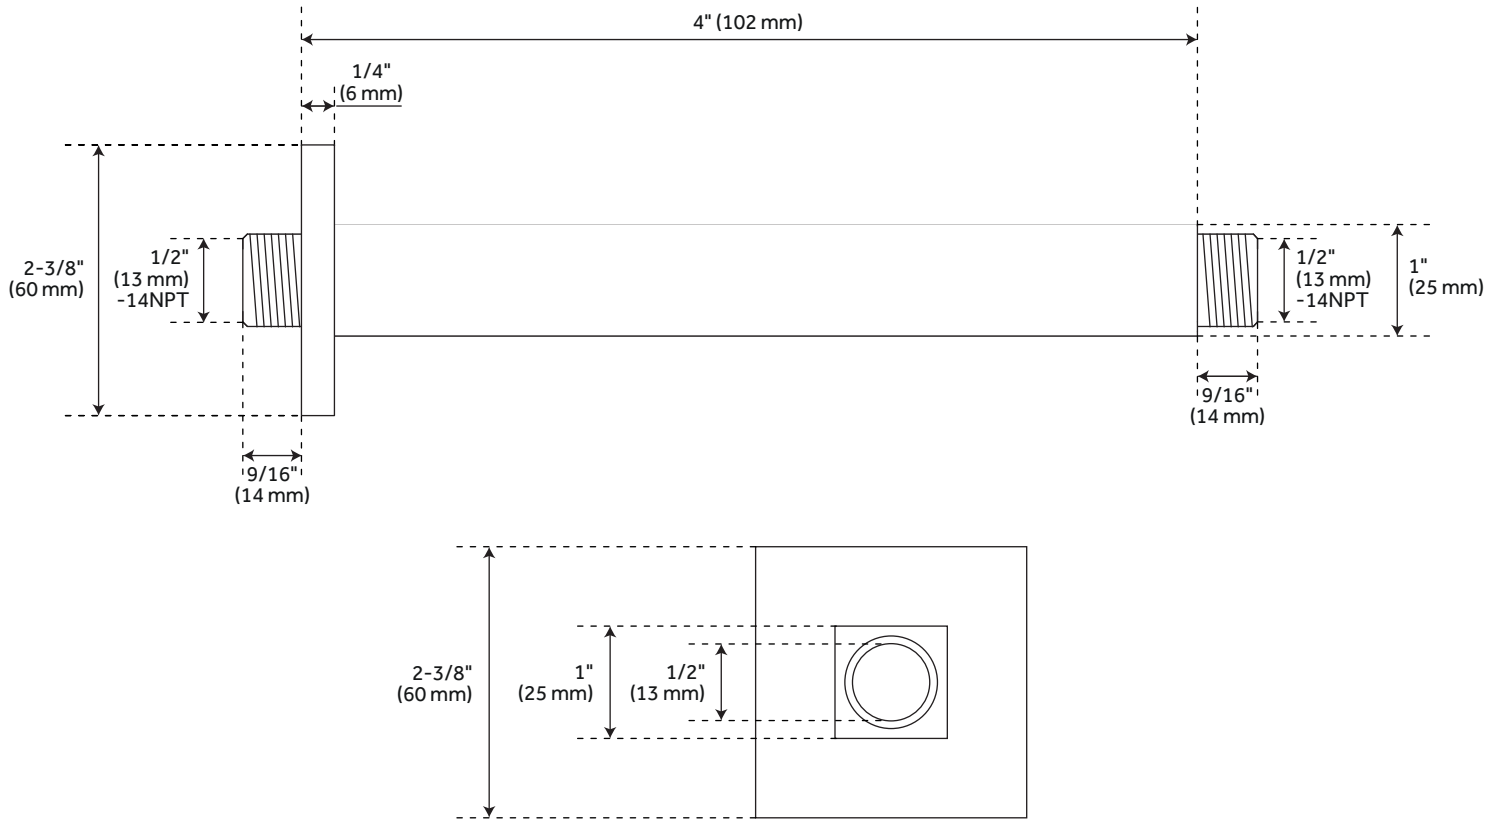

HIBISCUS

CEILING-MOUNT SHOWER ARM

SKU: 949743

FEATURES

Material: Brass
Shower Arm Extension: 4"
Base Plate Length: 2-3/8"
Base Plate Width: 2-3/8"
Escutcheon Included
IPS: 1/2"

CODES/STANDARDS

cUPC
ASME A112.18.1/CSA B125.1