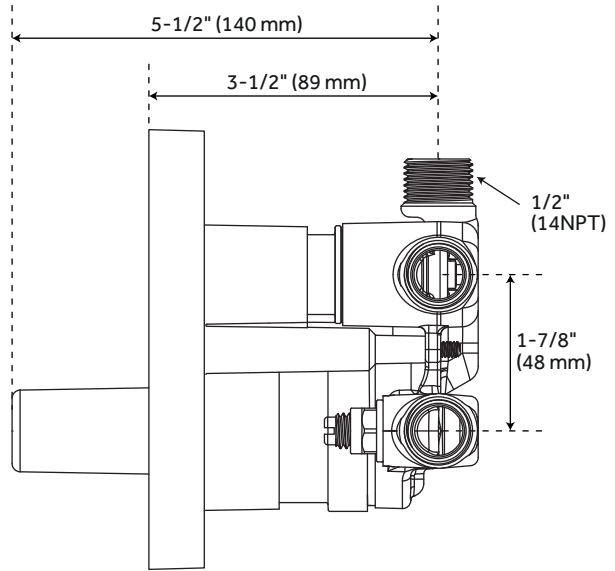

HIBISCUS

OPTIONAL PRESSURE BALANCE ROUGH-IN VALVE FOR SIMPLE SELECT TRIMS

SKU: 949743

Pressure (PSI)		20	40	60	80
Simultaneous (Both Valves Open)	Total (GPM)	3.4	5	6.3	7.4
	Outlet A (GPM)	1.2	2.2	2.9	3.5
	Outlet B (GPM)	2.2	2.8	3.4	3.9
Separate (A or B Closed)	Outlet A (GPM)	2.5	3.9	4.8	5.5
	Outlet B (GPM)	2.5	3.9	4.8	5.5