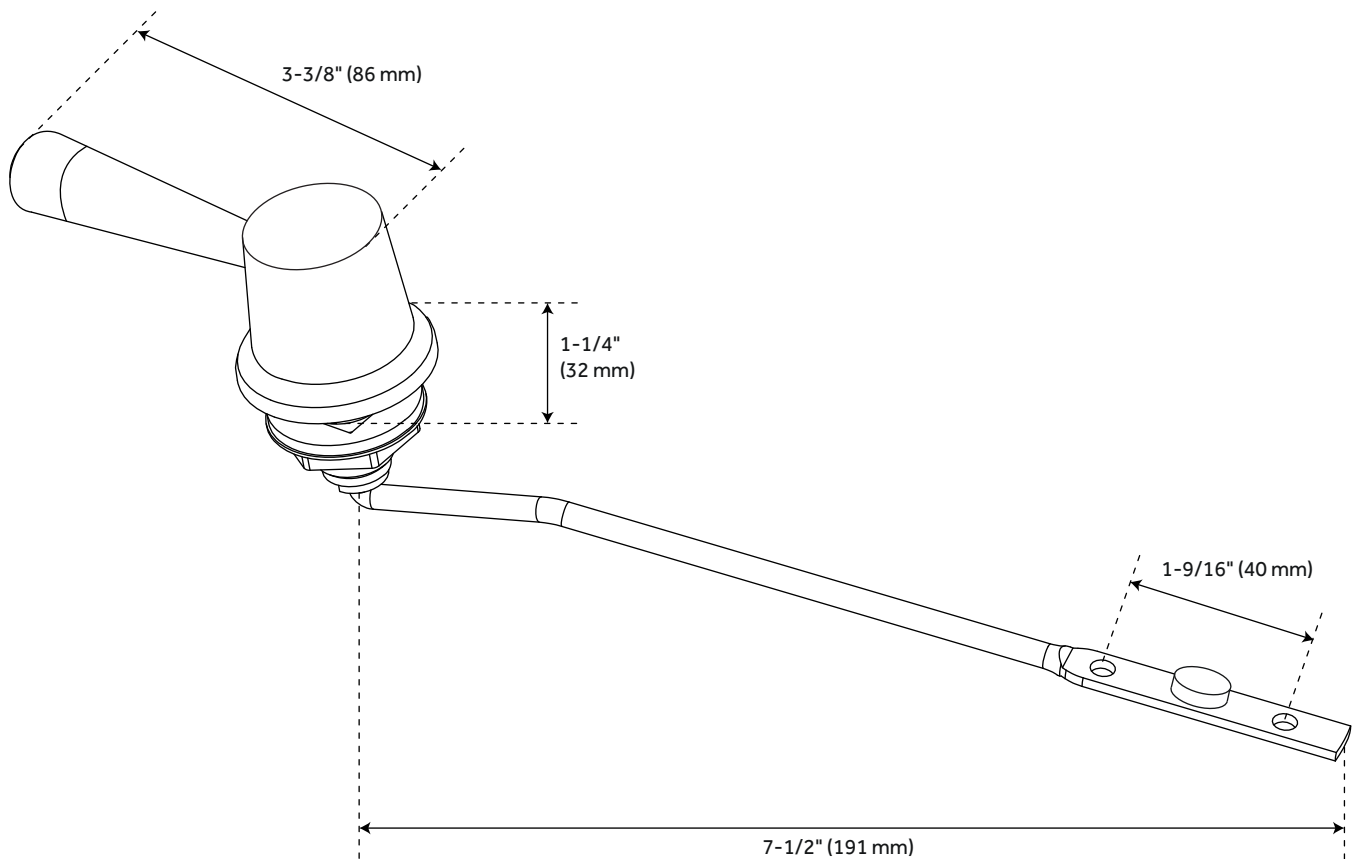

PROVINCETOWN TOILET TANK LEVER

SKU: 948029

Code: SH424

FEATURES

Material: Brass

Length: 3-3/8"

Width: 1-3/8"

Height: 1-1/4"

REVISED 3/29/2023

PROVINCETOWN TOILET TANK LEVER

SKU: 948029

Code: SH424

ADDITIONAL FEATURES

- Solid brass trip lever and a zinc handle.
- Fits most front mount conventional toilet tanks.
- Handle Length: 3-3/8".
- Handle Depth: 1-3/8".
- Handle Height: 1-1/4".
- Interior trip lever: 7-1/2".

REVISED 3/29/2023

PROVINCETOWN TOILET TANK LEVER

SKU: 948029

SH424

All dimensions and specifications are nominal and may vary. Use actual products for accuracy in critical situations.