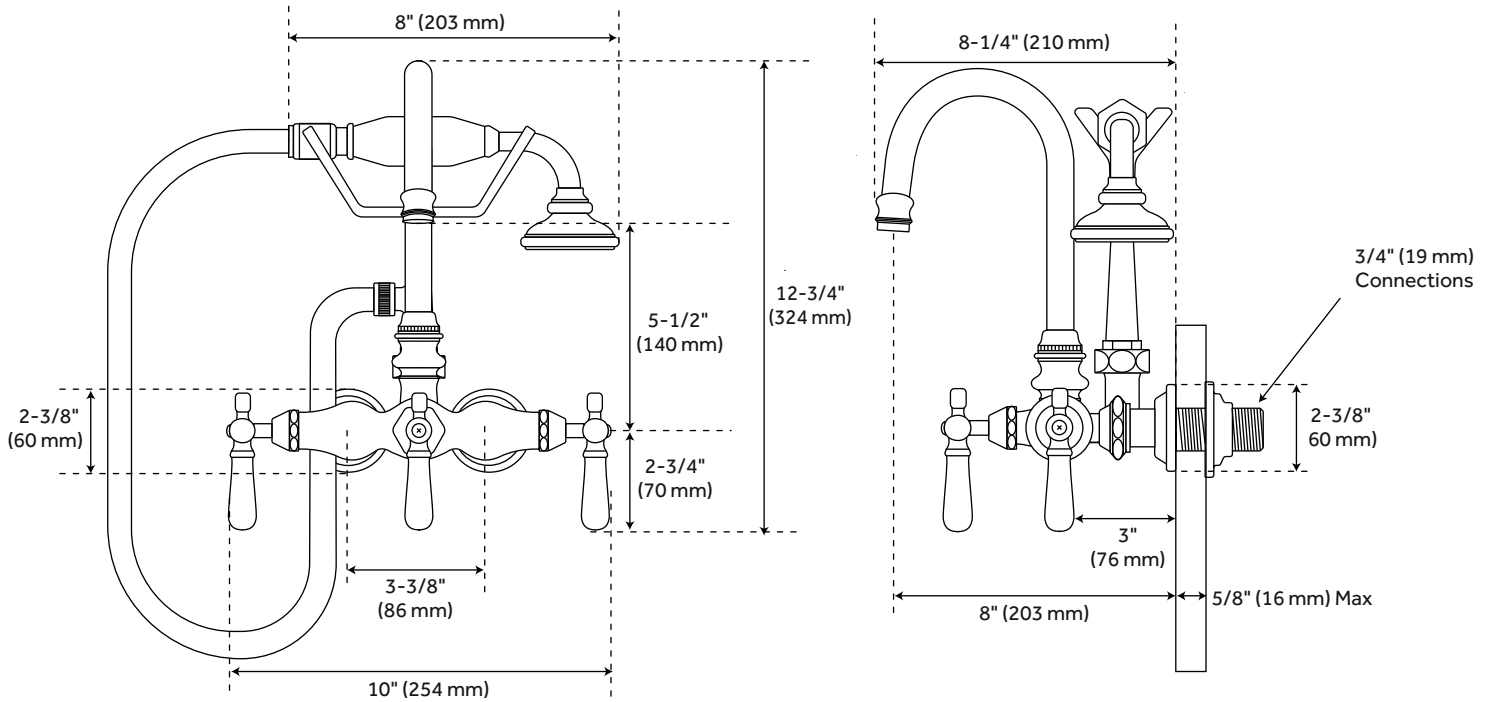

GOOSENECK

TUB-WALL-MOUNT FAUCET AND HAND SHOWER

SKU: 900479

FEATURES

Faucet Centers: 3-3/8"
Handle Type: Lever
Max. Deck Thickness: 5/8"
Material: Brass
Length: 10"
Width: 8-1/4"
Height: 12-3/4"
Height To Spout: 5-1/2"
Spout Reach: 8"
Handle Material: Porcelain
Hot and Cold Indicators: Yes
Base Plate Length: 2-3/8"
Base Plate Width: 2-3/8"
Ceramic Disc Cartridges: Yes
Hand Shower Hose Length: 60"
Hand Shower Material: Porcelain
Hand Shower Style: Telephone