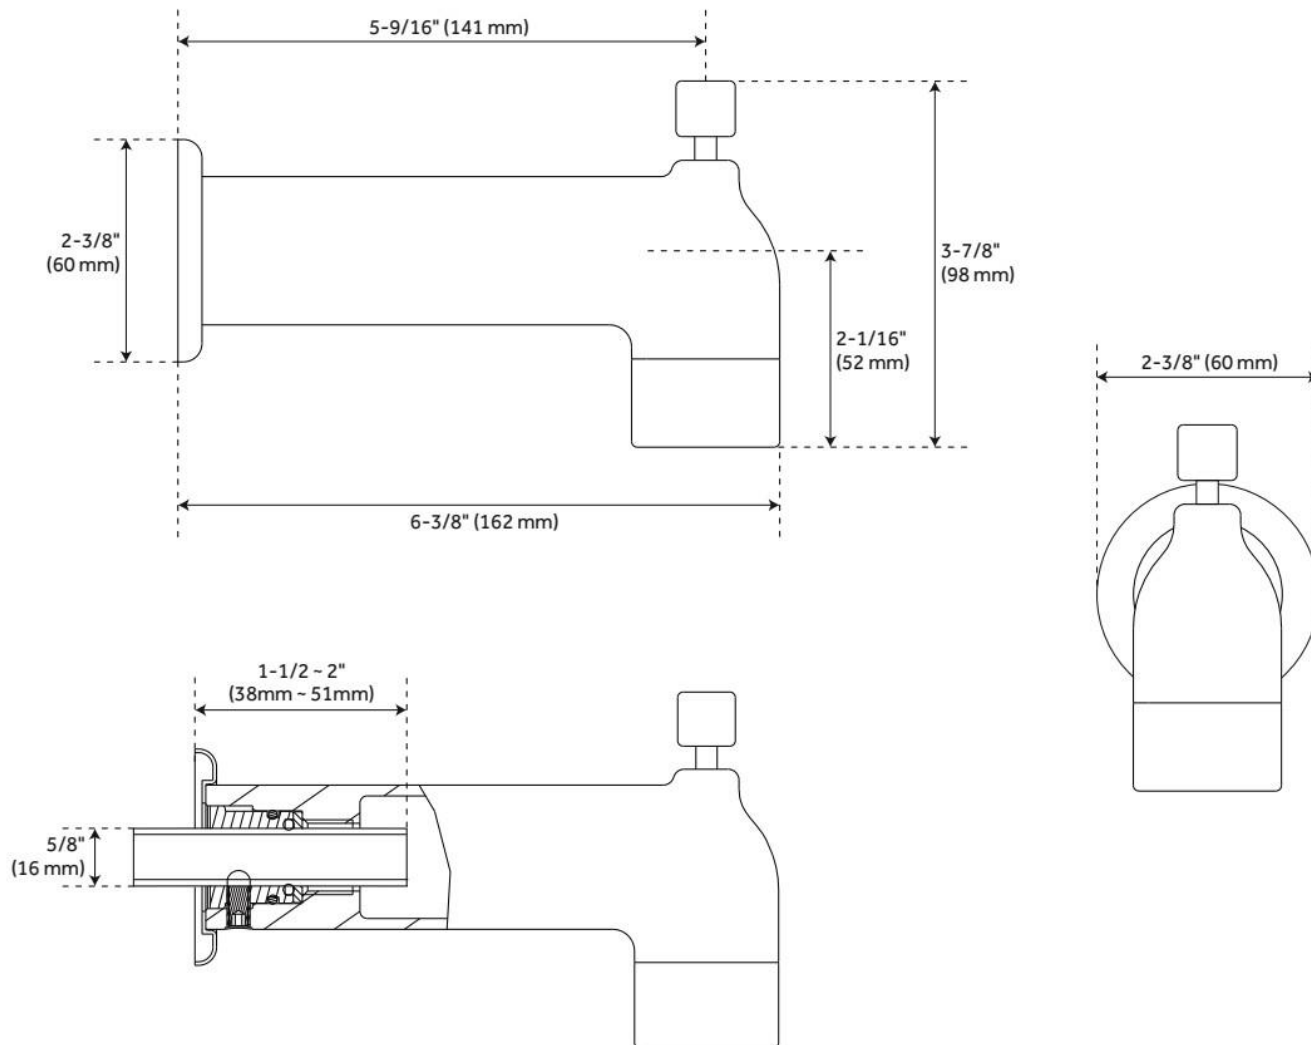

EDENTON TUB SPOUT WITH DIVERTER

SKU: 950712
Code: SHTS94

FEATURES

Material: Metal
Connection Type: 1/2" CTS Slip-Fit
Faucet Centers: Single-Hole

ASME A112.18.1/CSA B125.1, CEC Listed, Massachusetts Accepted, LISTED ID: SHTS94**

ADDITIONAL FEATURES

- 1/2" Slip fit connection.

REVISED 6/10/2024

EDENTON TUB SPOUT WITH DIVERTER

SKU: 950712
Code: SHTS94

REVISED 6/10/2024