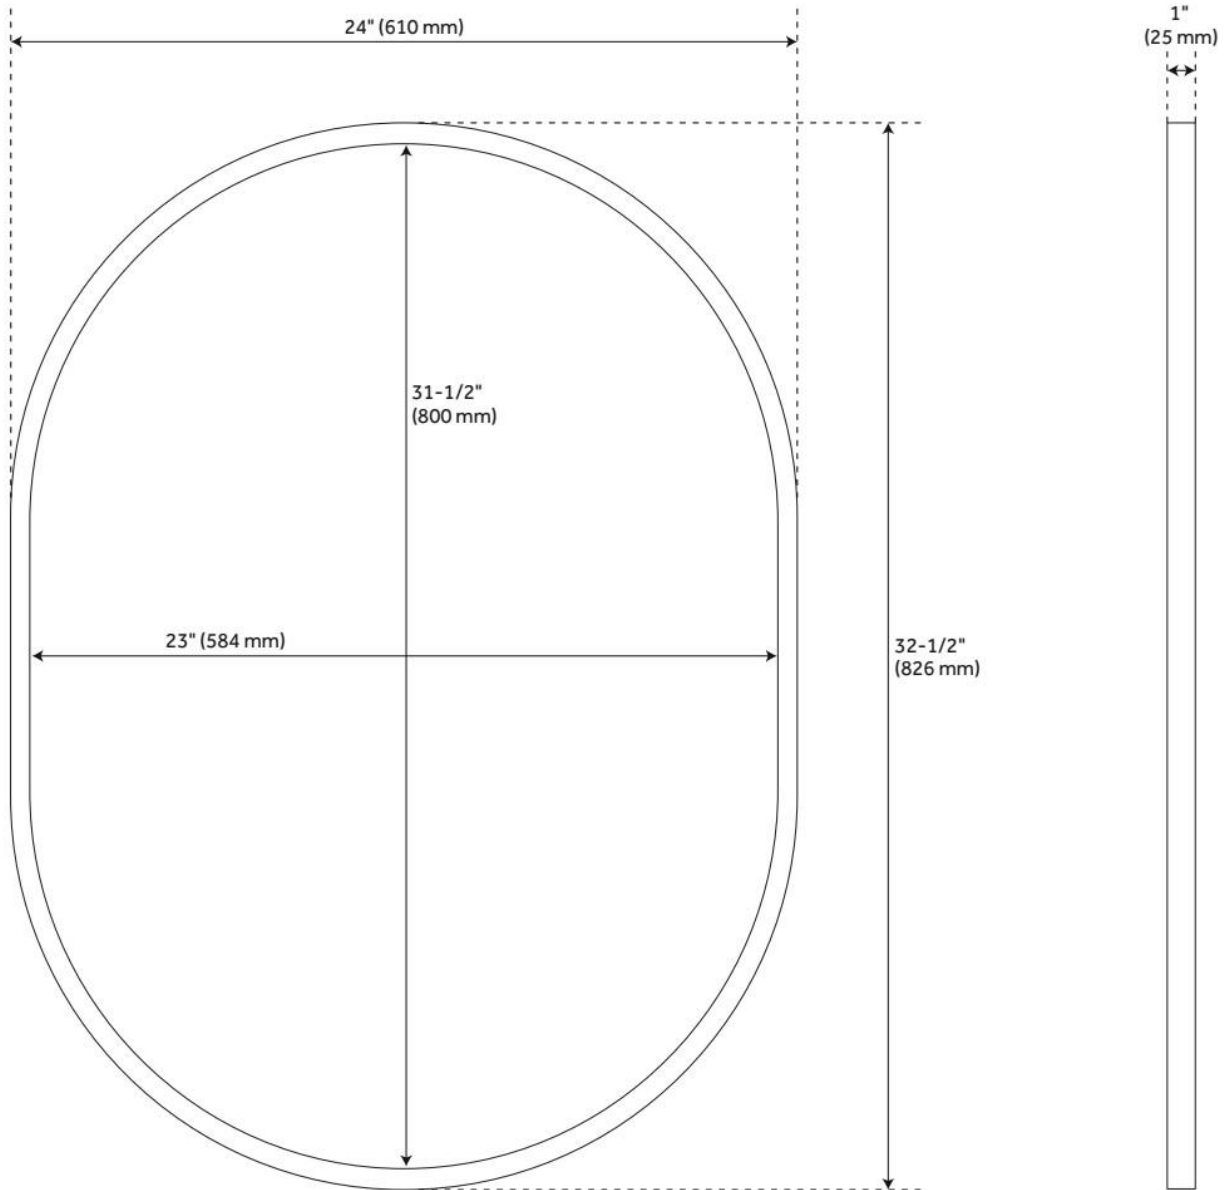

COCAMO OVAL DECORATIVE VANITY MIRROR

SKU: 950965

Code: SH459142, SH459143, SH459144

FEATURES

On/Off Switch: No

ADDITIONAL FEATURES

- Gloss Black finish constructed of Iron, Antique brass and Nickel finishes constructed of Stainless Steel.
- All dimensions are ($\pm 1/2$ ").
- Horizontal / Vertical Mounting is 2-1/2" centers with three holes.
- Durable French Cleat mounting system included.

REVISED 8/22/2024

COCAMO OVAL DECORATIVE VANITY MIRROR

SKU: 950965

Code: SH459142, SH459143, SH459144

REVISED 8/22/2024