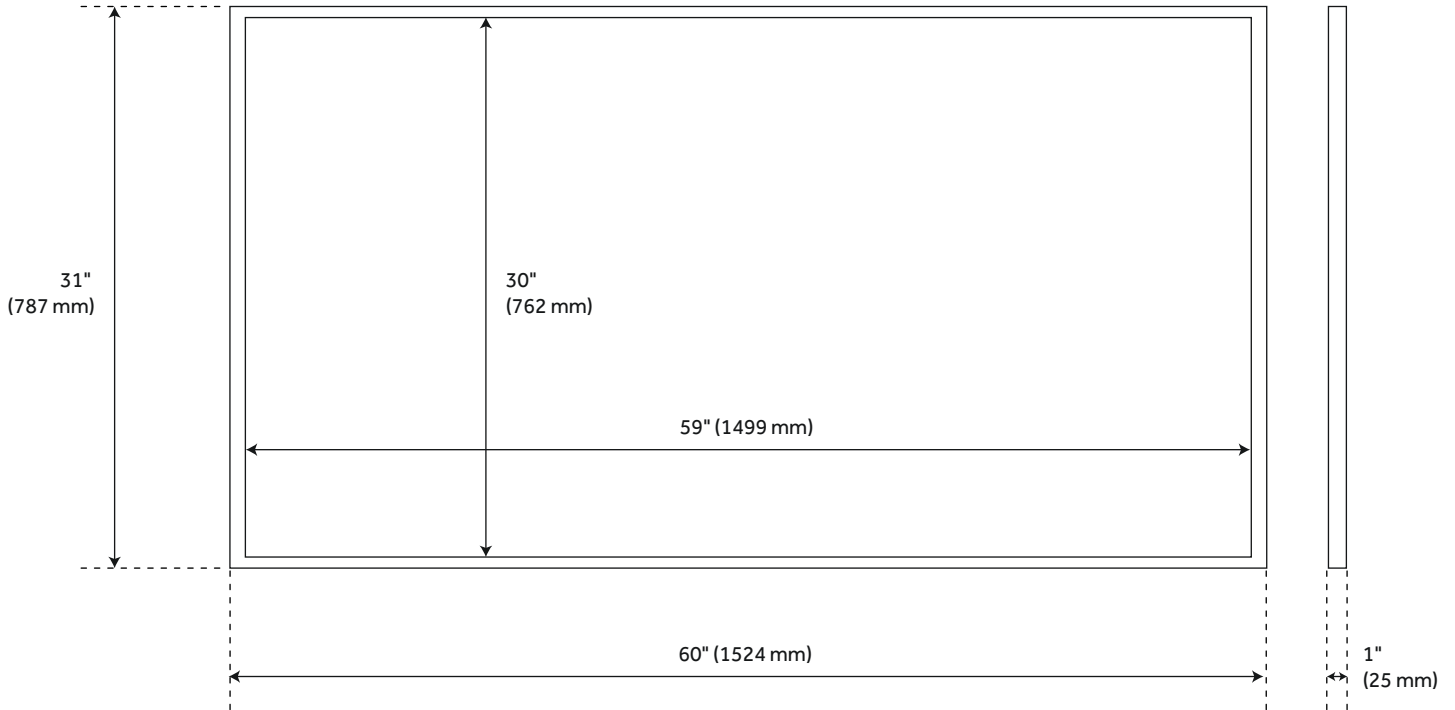

ALTERRA

RECTANGULAR DECORATIVE VANITY MIRROR

SKU: 950959

FEATURES

Horizontal / Vertical Mounting is 2-1/2" centers with three holes.

Durable French cleat mounting system included.

CONTENTS

MIRROR PAGE 2

REVISED 11/17/2020

ALTERRA

RECTANGULAR DECORATIVE VANITY MIRROR

SKU: 950959

FEATURES

Features: Framed
Design: Modern
Mirror Shape: Rectangular
Height: 31"
Width: 60"
Depth: 1"
Mounting Hardware Included: Yes
Assembly Required: No
Mirror Only Height: 30"
Mirror Only Width: 59"

PRODUCT IMAGE

All dimensions and specifications are nominal and may vary. Use actual products for accuracy in critical situations.

PAGE 2