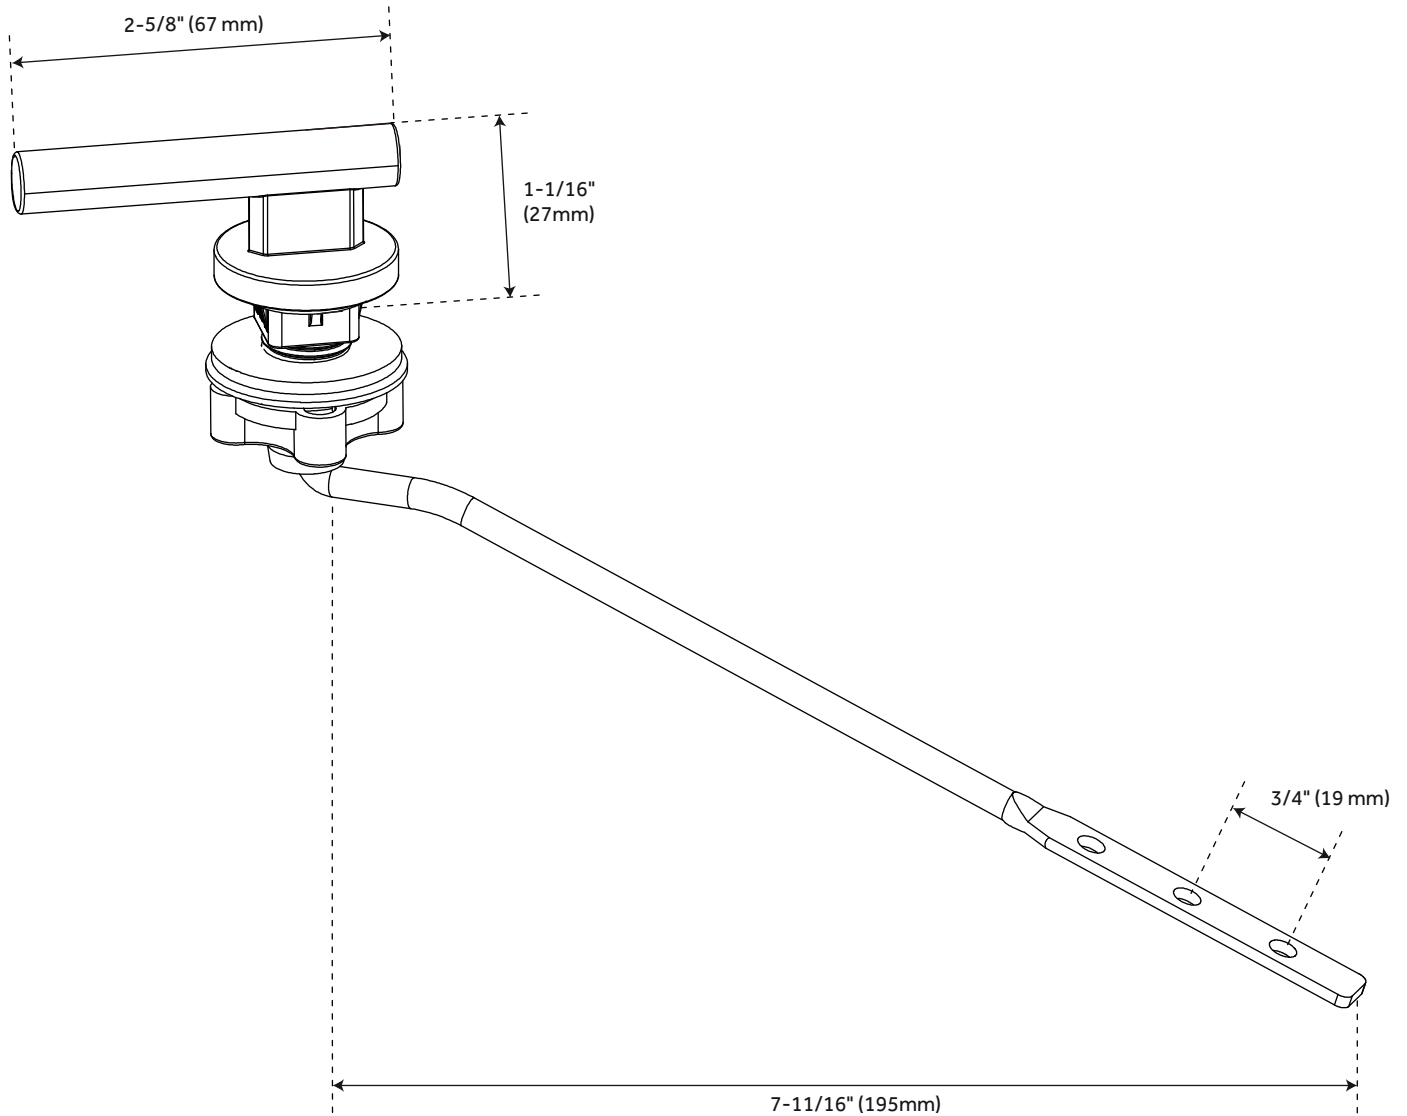

## FEATURES

Material: Brass

Length: 2-5/8"

Depth: 1-1/16"

REVISED 3/29/2023

# EDENTON TOILET TANK HANDLE

---

SKU: 951180

Code: SH429

## ADDITIONAL FEATURES

- Fits most front mount conventional toilet tanks.
- Solid brass construction trip lever and a zinc handle.
- Handle Depth: 1-1/16"
- Interior Lever Length: 7-11/16"

REVISED 3/29/2023

# EDENTON TOILET TANK HANDLE

SKU: 951180

SH429

All dimensions and specifications are nominal and may vary. Use actual products for accuracy in critical situations.