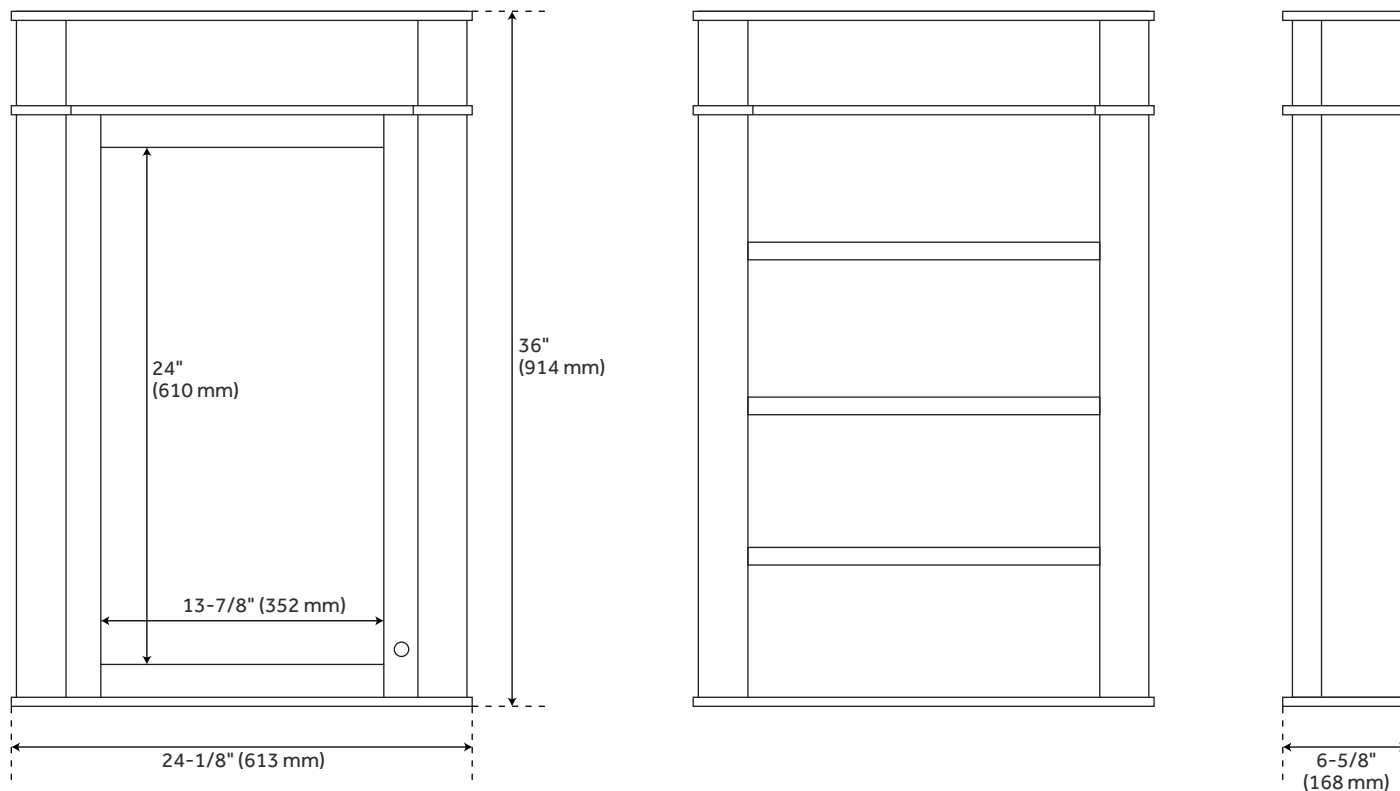

TROSSMAN

MEDICINE CABINET - ANTIQUE COFFEE

SKU: 950526

FEATURES

Product Finish: Antique Coffee
Features: Framed, Mirrored
Material: Wood
Design: Traditional
Mirror Shape: Rectangle
Mounting Hardware Included: Yes
Assembly Required: No
Number of Shelves: 3
Adjustable Shelves: Yes

CONTENTS

24" MEDICINE CABINET PAGE 2
36" MEDICINE CABINET PAGE 3

REVISED 11/18/2020

24" TROSSMAN

MEDICINE CABINET - ANTIQUE COFFEE

SKU: 950526

FEATURES

- Width: 24-1/8"
- Depth: 6-5/8"
- Height: 36"
- Mirror Only Width: 13-7/8"
- Mirror Only Height: 24"

PRODUCT IMAGE

All dimensions and specifications are nominal and may vary. Use actual products for accuracy in critical situations.

PAGE 2

36" TROSSMAN

MEDICINE CABINET - ANTIQUE COFFEE

SKU: 950526

FEATURES

- Width: 36"
- Depth: 6-5/8"
- Height: 36"
- Mirror Only Width: 10-1/2"
- Mirror Only Height: 24"