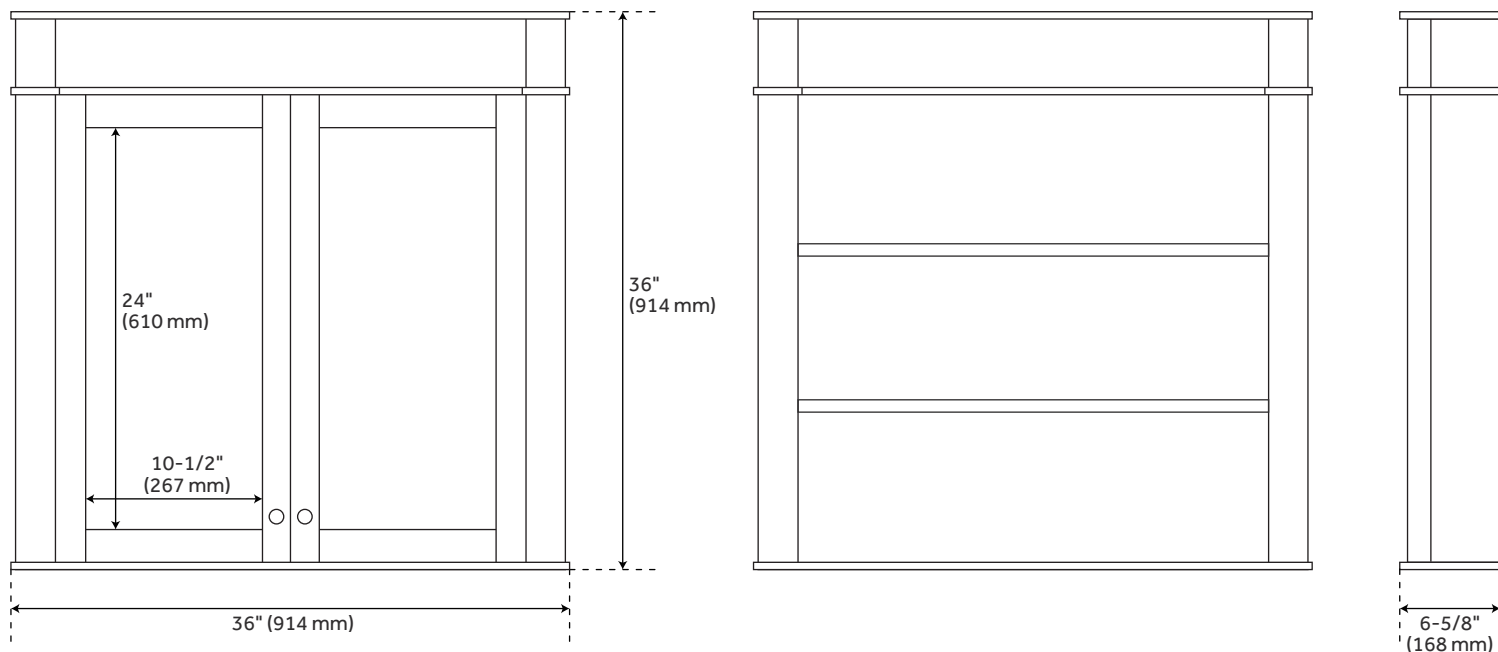

CONTENTS

24" MEDICINE CABINET PAGE 2
36" MEDICINE CABINET PAGE 3

REVISED 11/18/2020

24" TROSSMAN

MEDICINE CABINET - ANTIQUE COFFEE

SKU: 950526

FEATURES

- Width: 24-1/8"
- Depth: 6-5/8"
- Height: 36"
- Mirror Only Width: 13-7/8"
- Mirror Only Height: 24"

PRODUCT IMAGE

All dimensions and specifications are nominal and may vary. Use actual products for accuracy in critical situations.

PAGE 2

36" TROSSMAN

MEDICINE CABINET - ANTIQUE COFFEE

SKU: 950526

FEATURES

- Width: 36"
- Depth: 6-5/8"
- Height: 36"
- Mirror Only Width: 10-1/2"
- Mirror Only Height: 24"

PRODUCT IMAGE

All dimensions and specifications are nominal and may vary. Use actual products for accuracy in critical situations.

PAGE 3