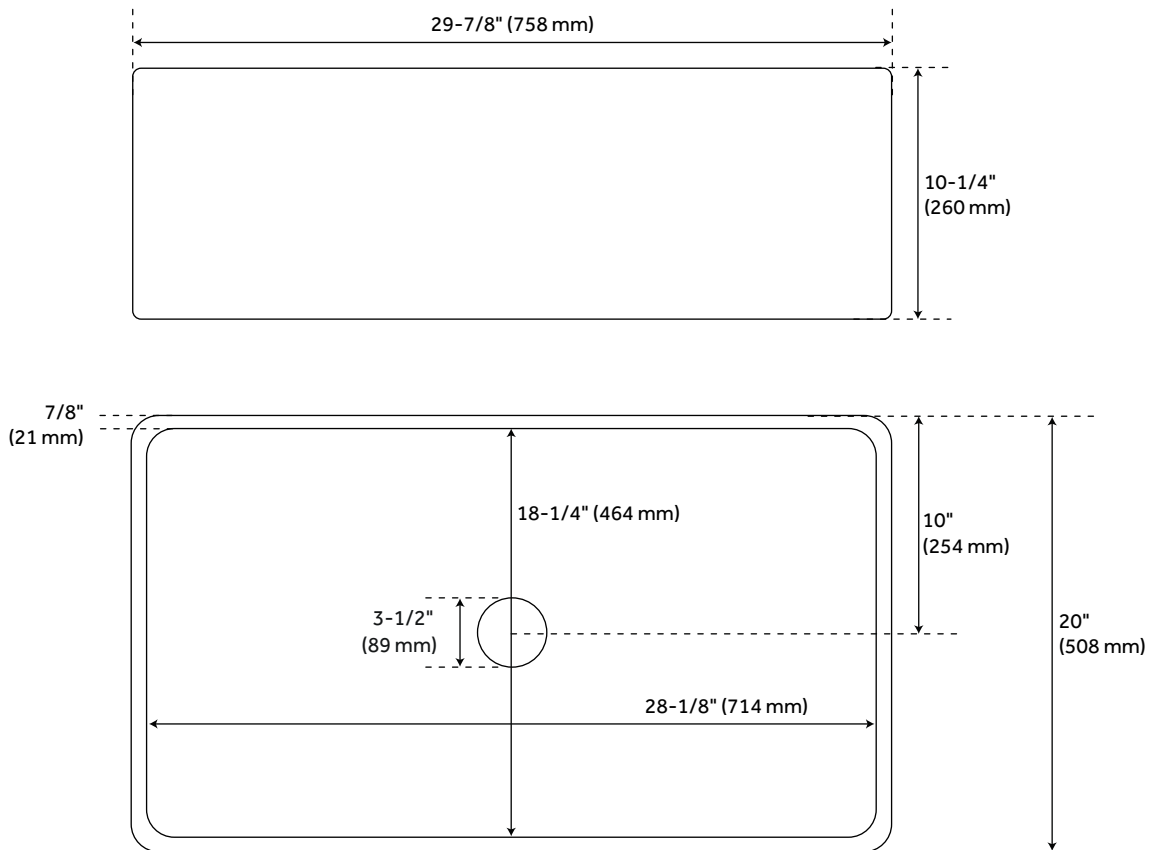

30" BRAUNIG

FIRECLAY FARMHOUSE SINK - BLUE FLORAL MOTIF

SKU: 950269

FEATURES

- Made of solid, heavy-duty fireclay.
- Smooth, ripple-resistant surface.
- If purchasing drain separately, it must be able to accommodate a sink drain thickness of 1".
- All sink dimensions are ($\pm 1/2"$).
- Material: Fireclay
- Basin Split: Single
- Apron Design: Smooth
- Faucet Centers: No Faucet Hole
- Number Of Basins: 1
- Product Color: White
- Faucet Included: No
- Faucet Holes: No Faucet Hole
- Drain Included: Optional
- Exterior Treatment: Smooth
- Interior Treatment: Smooth
- Sink Installation: Farmhouse

CONTENTS

30" SINK PAGE 2

REVISED 03/25/2021

30" BRAUNIG

FIRECLAY FARMHOUSE SINK - BLUE FLORAL MOTIF

SKU: 950269

FEATURES

Length: 29-7/8"

Width: 20"

Height: 10-1/4"

Basin Length: 28-1/8"

Basin Width: 18-1/4"

Water Depth To Rim: 9-1/4"

Apron Front Rim Thickness: 7/8"

Side And Back Rim Thickness: 7/8"

Fits Drain Hole Size: 3-1/2"

PRODUCT IMAGE

All dimensions and specifications are nominal and may vary. Use actual products for accuracy in critical situations.

PAGE 2