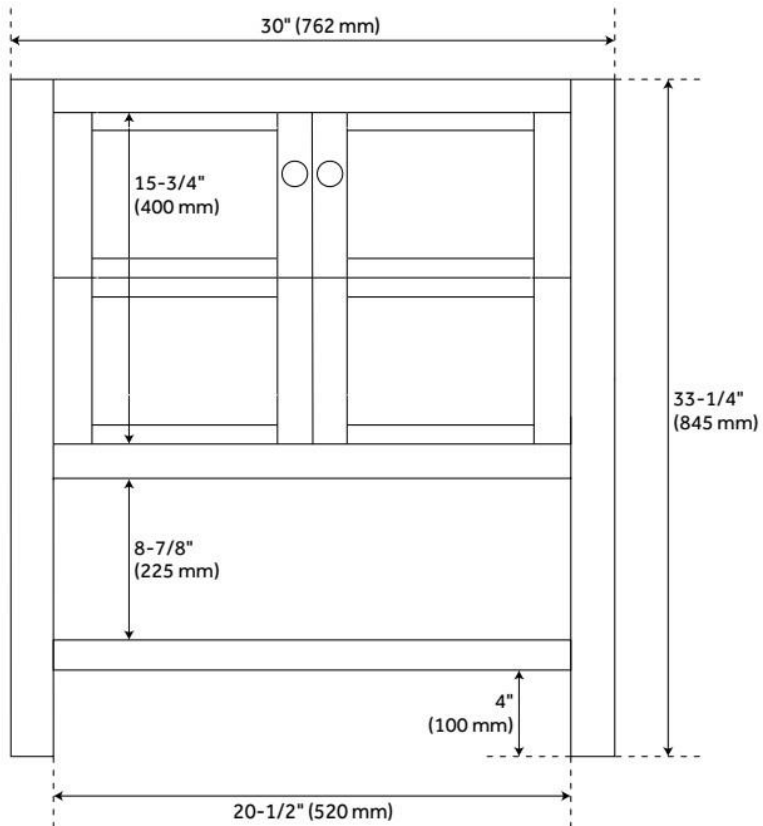

30" OLSEN CONSOLE VANITY - ASH BROWN - VANITY CABINET ONLY

SKU: 450427
Code: SH450427

REVISED 8/7/2024