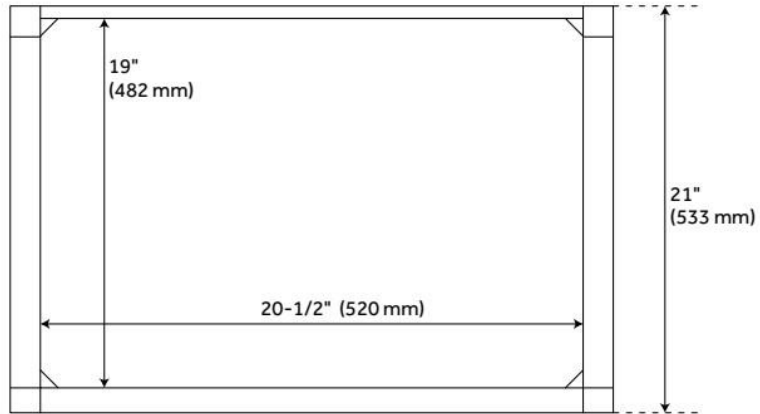

30" OLSEN CONSOLE VANITY - ASH BROWN - VANITY CABINET ONLY

SKU: 450427
Code: SH450427

REVISED 8/7/2024