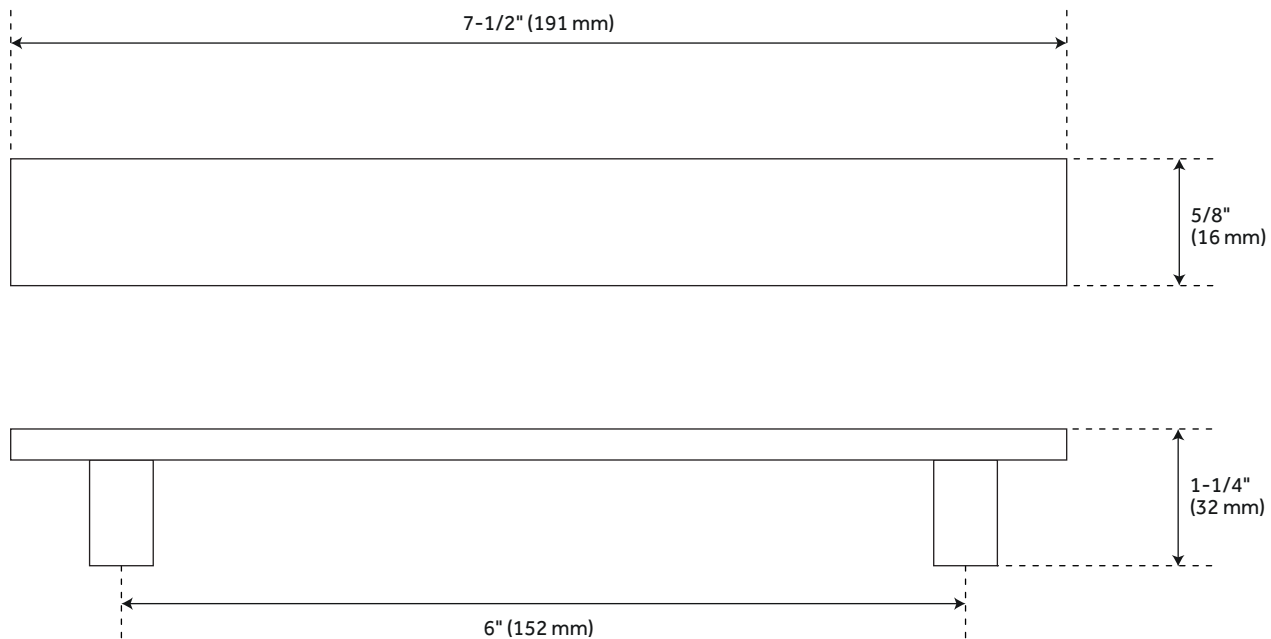

PRODUCT IMAGE

All dimensions and specifications are nominal and may vary. Use actual products for accuracy in critical situations.

PAGE 2
PID or Code: 521011/521012/521013/521014
521/015/521016/521017

COVELLO

6" SOLID BRASS CABINET PULL

SKU: 453288, 453289, 453290, 354294, 453293, 453291, 453292

FEATURES

- Material: Brass
- Design: Modern
- Height: 5/8"
- Depth: 1-1/4"
- Mounting Hardware Included: Yes
- Mounting Hardware Concealed: Yes
- Mounts From: Back

PRODUCT IMAGE

All dimensions and specifications are nominal and may vary. Use actual products for accuracy in critical situations.

PAGE 3
PID or Code: 521018/521019/521020/521021
521022/521023/521024