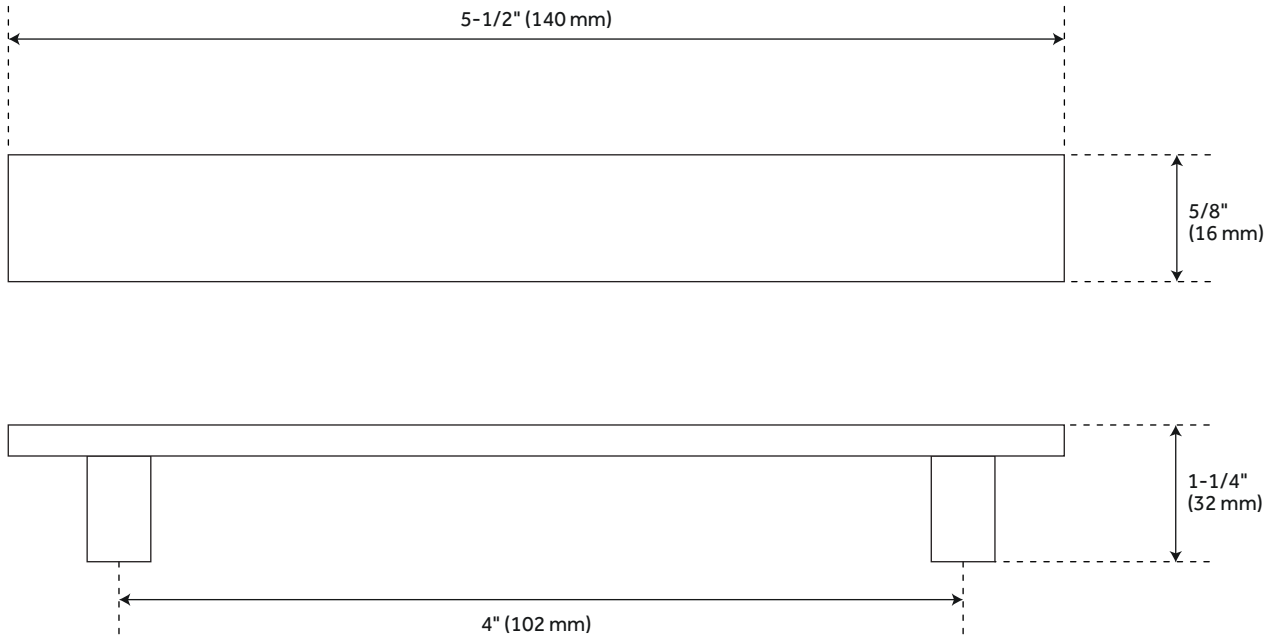

COVELLO

SOLID BRASS CABINET PULL

SKU: 949472

FEATURES

Sold Individually.

4" Center overall dimensions: 5-1/2" W x 5/8" H x 1-1/4" D.

6" Center overall dimensions: 7-1/2" W x 5/8" H x 1-1/4" D.

CONTENTS

4" CABINET PULL	PAGE 2
6" CABINET PULL	PAGE 3

REVISED 03/04/2020

CORVELLO

4" SOLID BRASS CABINET PULL

SKU: 453281, 453282, 453283, 453284, 453285, 453286, 453287

FEATURES

Material: Brass
Design: Modern
Height: 5/8"
Depth: 1-1/4"
Mounting Hardware Included: Yes
Mounting Hardware Concealed: Yes
Mounts From: Back

PRODUCT IMAGE

All dimensions and specifications are nominal and may vary. Use actual products for accuracy in critical situations.

PAGE 2
PID or Code: 521011/521012/521013/521014
521/015/521016/521017

COVELLO