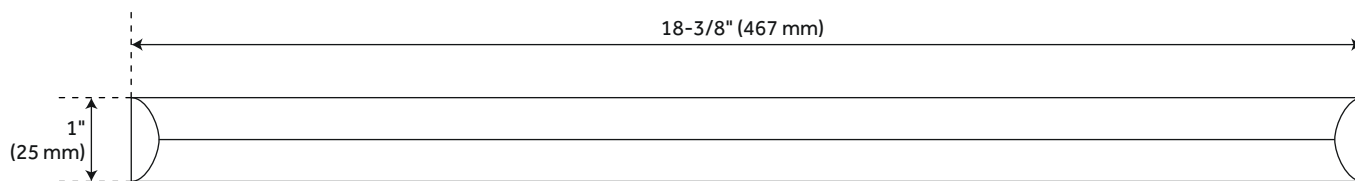

17-3/4" RINDAHL SOLID BRASS APPLIANCE PULL

SKU: 949466

All dimensions and specifications are nominal and may vary. Use actual products for accuracy in critical situations.