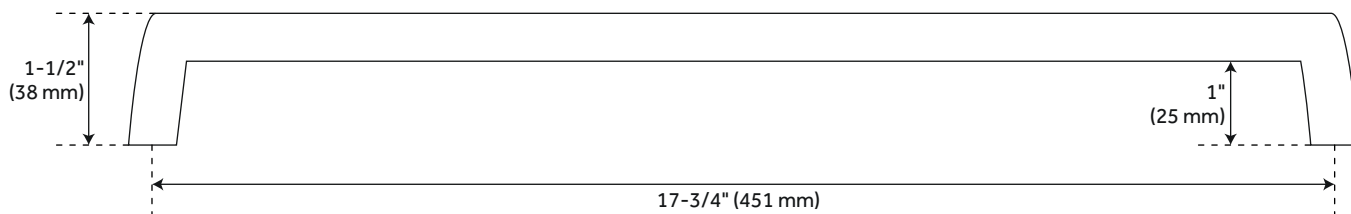

17-3/4" RINDAHL SOLID BRASS APPLIANCE PULL

SKU: 949466

All dimensions and specifications are nominal and may vary. Use actual products for accuracy in critical situations.