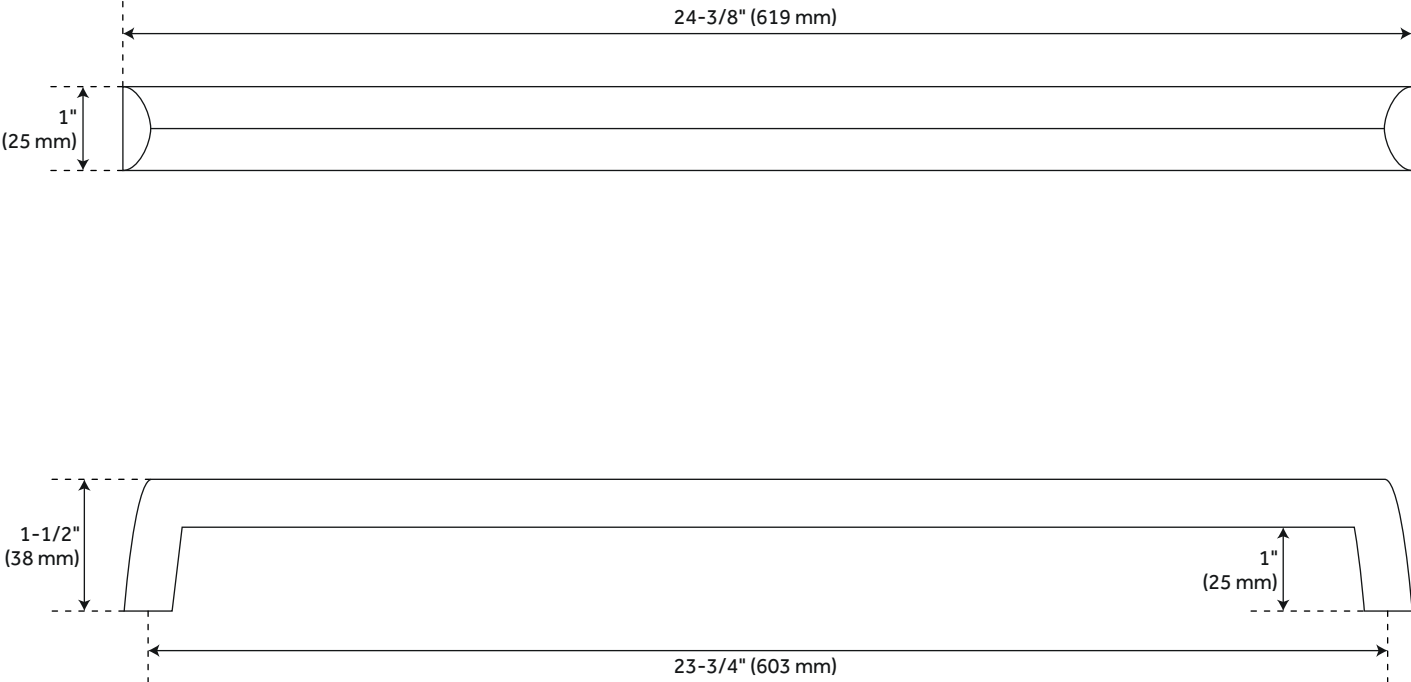

Code: SH450279, SH453351, SH450280, SH450283, SH450282, SH450281, SH450276, SH450277, SH453819, SH450278, SH453348, SH453349, SH450274, SH453350, SH450275

ADDITIONAL FEATURES

- Sold Individually.
- 11-1/4" Centers overall dimensions: 11-3/4" W x 7/8" H x 1-3/8" D.
- 17-3/4" Centers overall dimensions: 18-3/8" W x 1" H x 1-1/2" D.
- 23-3/4" Centers overall dimensions: 24-3/8" W x 1" H x 1-1/2" D.

REVISED 4/3/2023

11-1/4" RINDAHL SOLID BRASS APPLIANCE PULL

SKU: 949466

All dimensions and specifications are nominal and may vary. Use actual products for accuracy in critical situations.

17-3/4" RINDAHL SOLID BRASS APPLIANCE PULL

SKU: 949466

All dimensions and specifications are nominal and may vary. Use actual products for accuracy in critical situations.

23-3/4" RINDAHL SOLID BRASS APPLIANCE PULL

SKU: 949466

All dimensions and specifications are nominal and may vary. Use actual products for accuracy in critical situations.