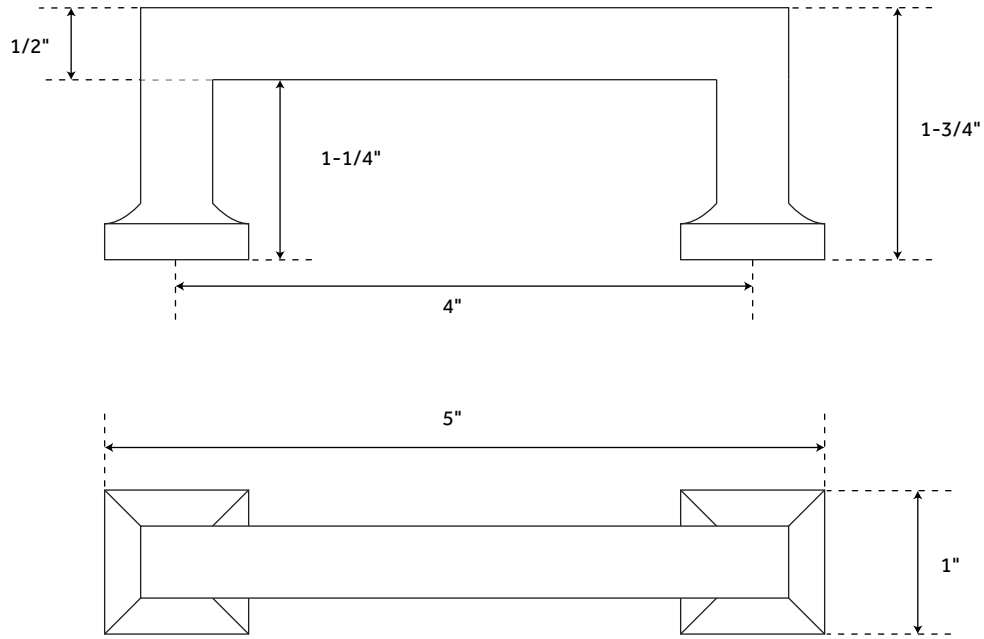

REVISED 3/30/2020

ROSSER

3" SOLID BRONZE CABINET PULL

SKU: 949198

FEATURES

Length: 4"
Height: 1"
Depth: 1-3/4"

SIGNATURE HARDWARE LIFETIME WARRANTY

See website for warranty information

All dimensions and specifications are nominal and may vary. Use actual products for accuracy in critical situations.

PAGE 2
CODE: EH6981.3.LDB

ROSSER

4" SOLID BRONZE CABINET PULL

SKU: 949198

FEATURES

Length: 5"
Height: 1"
Depth: 1-3/4"

ROSSER

6" SOLID BRONZE CABINET PULL

SKU: 949198

FEATURES

Length: 7"
Height: 1"
Depth: 1-7/8"

SIGNATURE HARDWARE LIFETIME WARRANTY

See website for warranty information

All dimensions and specifications are nominal and may vary. Use actual products for accuracy in critical situations.