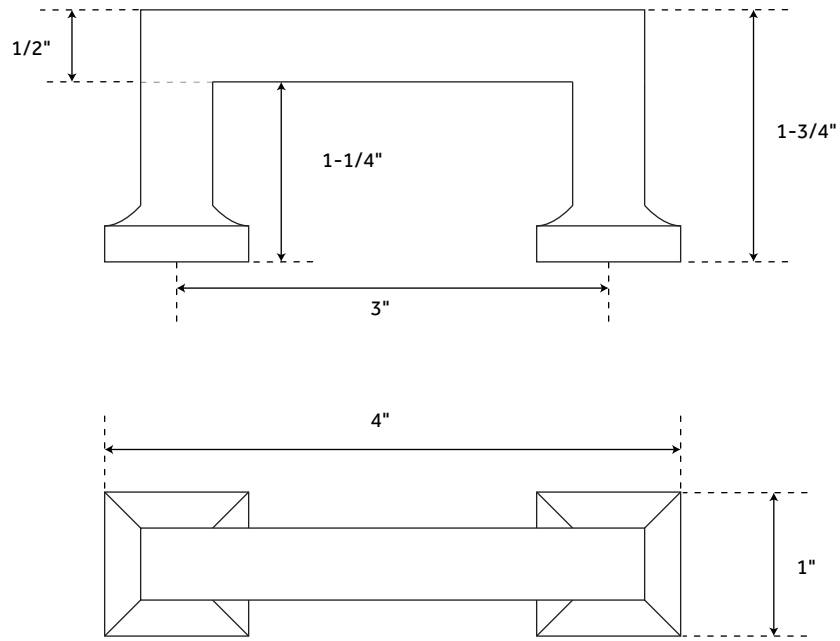

ROSSER

SOLID BRONZE CABINET PULL

SKU: 949198

FEATURES

- Product Finish: Dark Bronze
- Material: Bronze
- Mounting Hardware Included: Yes
- Mounting Hardware Concealed: Yes
- Mounts From: Back

CONTENTS

3" CABINET PULL	PAGE 2
4" CABINET PULL	PAGE 3
6" CABINET PULL	PAGE 4

REVISED 3/30/2020

ROSSER

3" SOLID BRONZE CABINET PULL

SKU: 949198

FEATURES

Length: 4"
Height: 1"
Depth: 1-3/4"

SIGNATURE HARDWARE LIFETIME WARRANTY

See website for warranty information

All dimensions and specifications are nominal and may vary. Use actual products for accuracy in critical situations.

PAGE 2
CODE: EH6981.3.LDB

ROSSER

4" SOLID BRONZE CABINET PULL

SKU: 949198

FEATURES

Length: 5"
Height: 1"
Depth: 1-3/4"

ROSSER

6" SOLID BRONZE CABINET PULL

SKU: 949198

FEATURES

Length: 7"
Height: 1"
Depth: 1-7/8"

SIGNATURE HARDWARE LIFETIME WARRANTY

See website for warranty information

All dimensions and specifications are nominal and may vary. Use actual products for accuracy in critical situations.