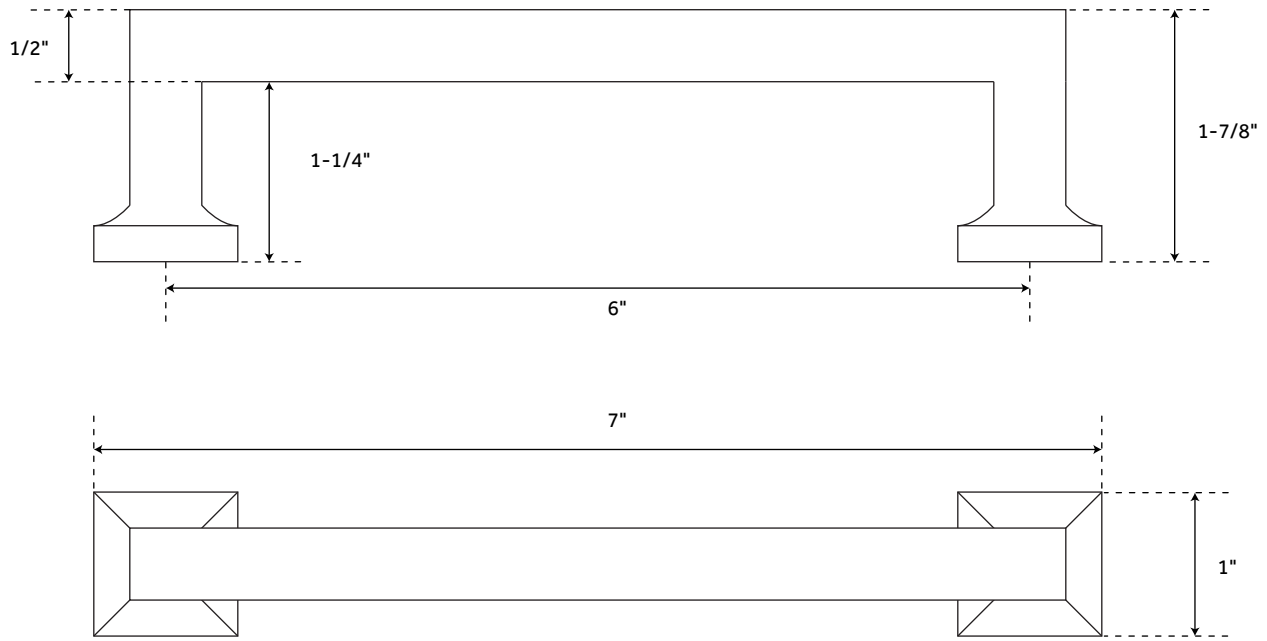

All dimensions and specifications are nominal and may vary. Use actual products for accuracy in critical situations.

PAGE 2
CODE: EH6981.3.LDB

ROSSER

4" SOLID BRONZE CABINET PULL

SKU: 949198

FEATURES

Length: 5"
Height: 1"
Depth: 1-3/4"

ROSSER

6" SOLID BRONZE CABINET PULL

SKU: 949198

FEATURES

Length: 7"
Height: 1"
Depth: 1-7/8"

SIGNATURE HARDWARE LIFETIME WARRANTY

See website for warranty information

All dimensions and specifications are nominal and may vary. Use actual products for accuracy in critical situations.