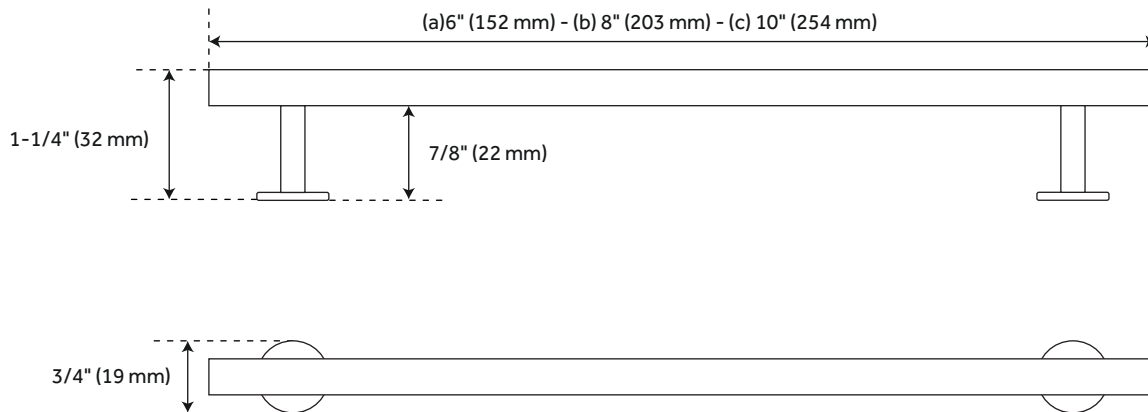

DIEHL

ADJUSTABLE BRASS CABINET PULL

SKU: 949194

FEATURES

6" Pull: Accommodates center-to-center measurements of 2-1/2", 3", and 4".

8" Pull: Accommodates center-to-center measurements of 4-1/2", 5", and 6".

10" Pull: Accommodates center-to-center measurements of 6-1/2", 7", and 8".

SIGNATURE HARDWARE

One-Year, Five-Year and Lifetime Product Warranties

See website for detailed warranty information.

CONTENTS

PULL	PAGE 2
ADJUSTMENTS	PAGE 3

DIEHL

ADJUSTABLE BRASS CABINET PULL

SKU: 949194

FEATURES

Material: Brass
Design: Modern
Height: 3/4"
Depth: 1-1/4"
Mounting Hardware Included: Yes
Mounting Hardware Concealed: Yes
Mounts From: Back

SIGNATURE HARDWARE LIFETIME WARRANTY