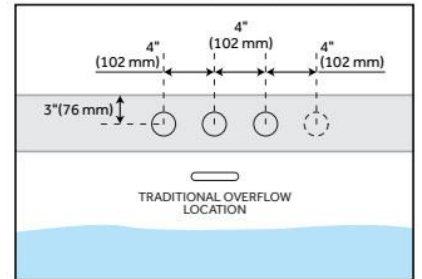

CSA B45.5/IAPMO Z124, LISTED ID: SHHBFSR5930Ax*

ADDITIONAL FEATURES

- All dimensions ($\pm 1/2"$).
- White Pop-Up drain included.
- Textured slip-resistant bottom.
- Leveling legs for simplified installation.
- Removable access panel for tub mount faucet installation.
- Tub can be drilled on-site for deck mount faucet holes

REVISED 6/27/2024

59" HIBISCUS RECTANGULAR ACRYLIC FREESTANDING TUB

SKU: 447007

Code: SHHBFSR5930A

7" RIM HOLES

3 & 4 HOLE FAUCET DRILLING

REVISED 6/27/2024