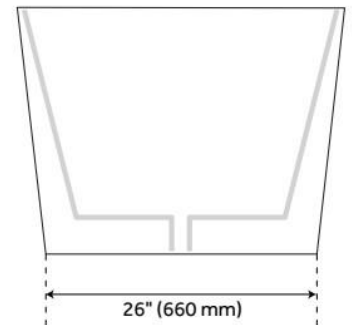

CSA B45.5/IAPMO Z124, LISTED ID: SHHBFSR5930Ax*

ADDITIONAL FEATURES

- All dimensions ($\pm 1/2"$).
- White Pop-Up drain included.
- Textured slip-resistant bottom.
- Leveling legs for simplified installation.
- Removable access panel for tub mount faucet installation.
- Tub can be drilled on-site for deck mount faucet holes

REVISED 6/27/2024

59" HIBISCUS RECTANGULAR ACRYLIC FREESTANDING TUB

SKU: 447007

Code: SHHBFSR5930A

7" RIM HOLES

3 & 4 HOLE FAUCET DRILLING

REVISED 6/27/2024