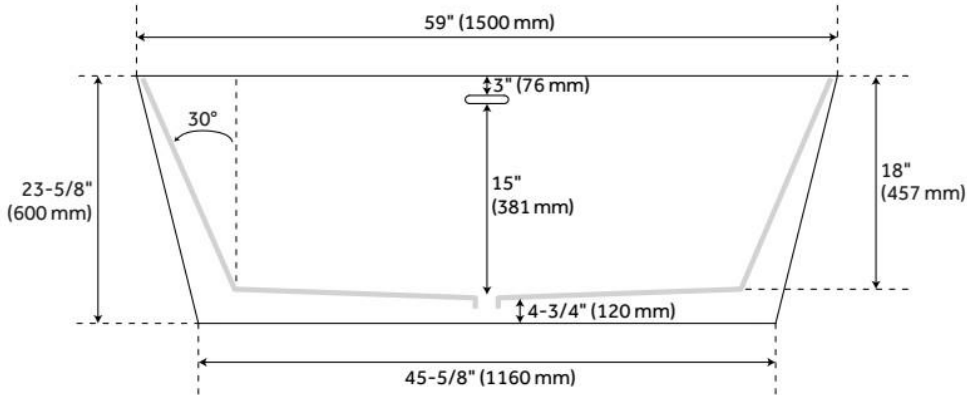

59" HIBISCUS RECTANGULAR ACRYLIC FREESTANDING TUB

SKU: 447007

Code: SHHBFSR5930A