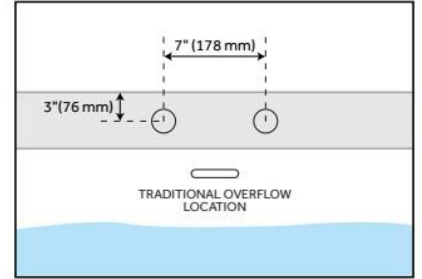

CSA B45.5/IAPMO Z124, LISTED ID: SHHBFSR5930Ax*

ADDITIONAL FEATURES

- All dimensions ($\pm 1/2"$).
- White Pop-Up drain included.
- Textured slip-resistant bottom.
- Leveling legs for simplified installation.
- Removable access panel for tub mount faucet installation.
- Tub can be drilled on-site for deck mount faucet holes

REVISED 6/27/2024

59" HIBISCUS RECTANGULAR ACRYLIC FREESTANDING TUB

SKU: 447007

Code: SHHBFSR5930A

7" RIM HOLES

3 & 4 HOLE FAUCET DRILLING

REVISED 6/27/2024