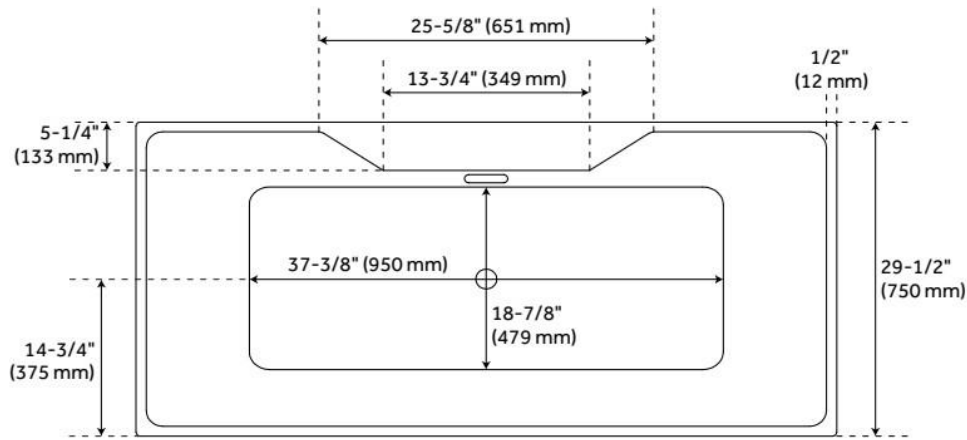

59" HIBISCUS RECTANGULAR ACRYLIC FREESTANDING TUB

SKU: 447007

Code: SHHBFSR5930A