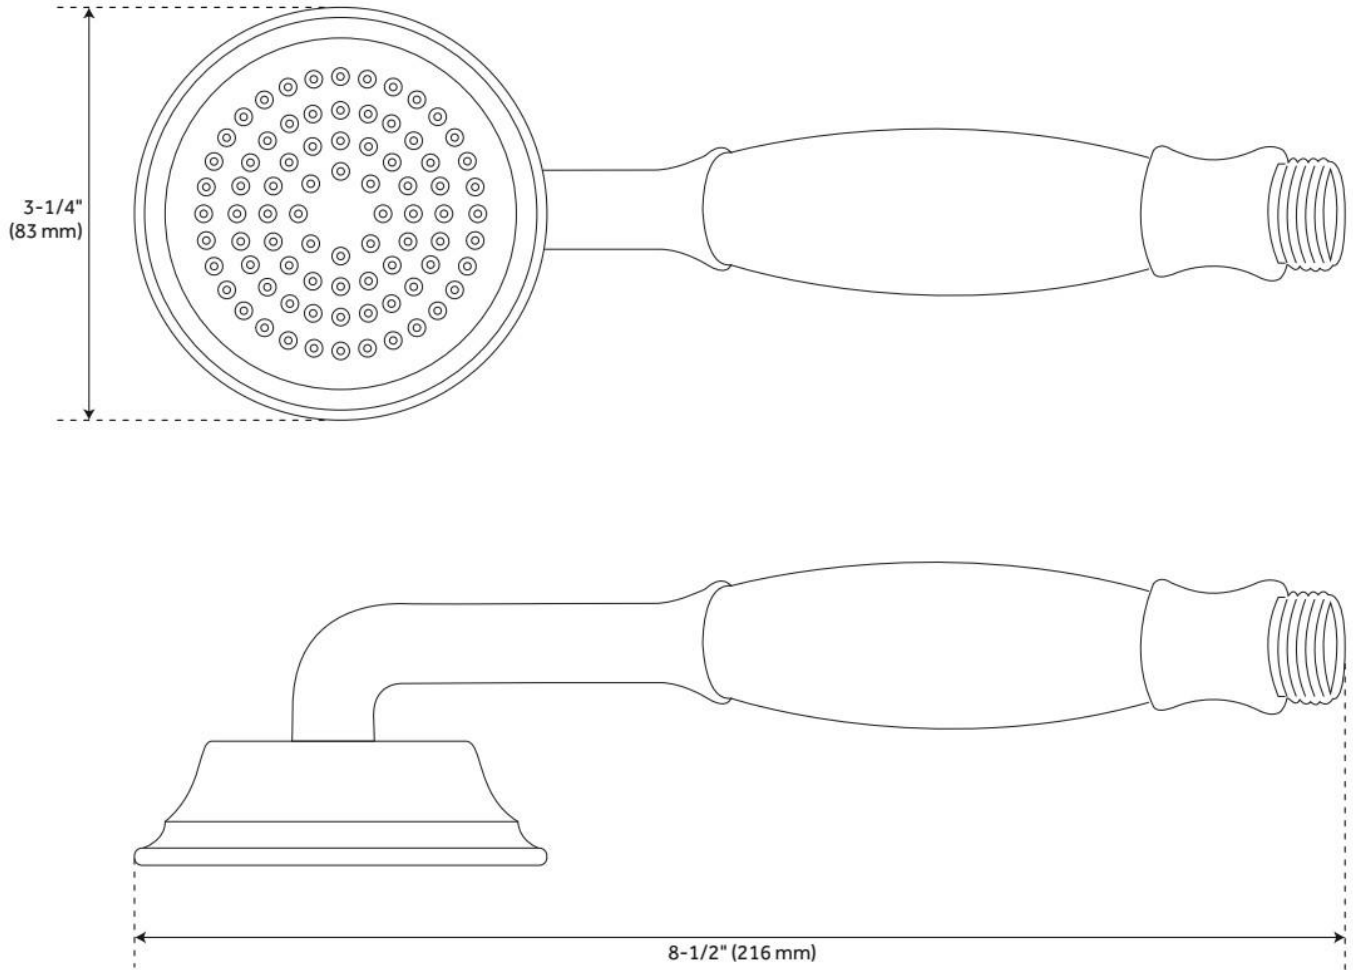

# COOPER HAND SHOWER WITH PORCELAIN HANDLE

SKU: 940963

Code: SH433214, SH433215, SH433216

## FEATURES

Material: Brass

Hand Shower Spray: Full

Hand Shower Flow Rate: 1.8 gpm (6.8 L/min) @ 80 psi

ASME A112.18.1/CSA B125.1, LISTED ID: 526047, 526048, 526049

## ADDITIONAL FEATURES

- Hand shower only. Hose sold separately.

REVISED 5/24/2024

# COOPER HAND SHOWER WITH PORCELAIN HANDLE

SKU: 940963

Code: SH433214, SH433215, SH433216

REVISED 5/24/2024