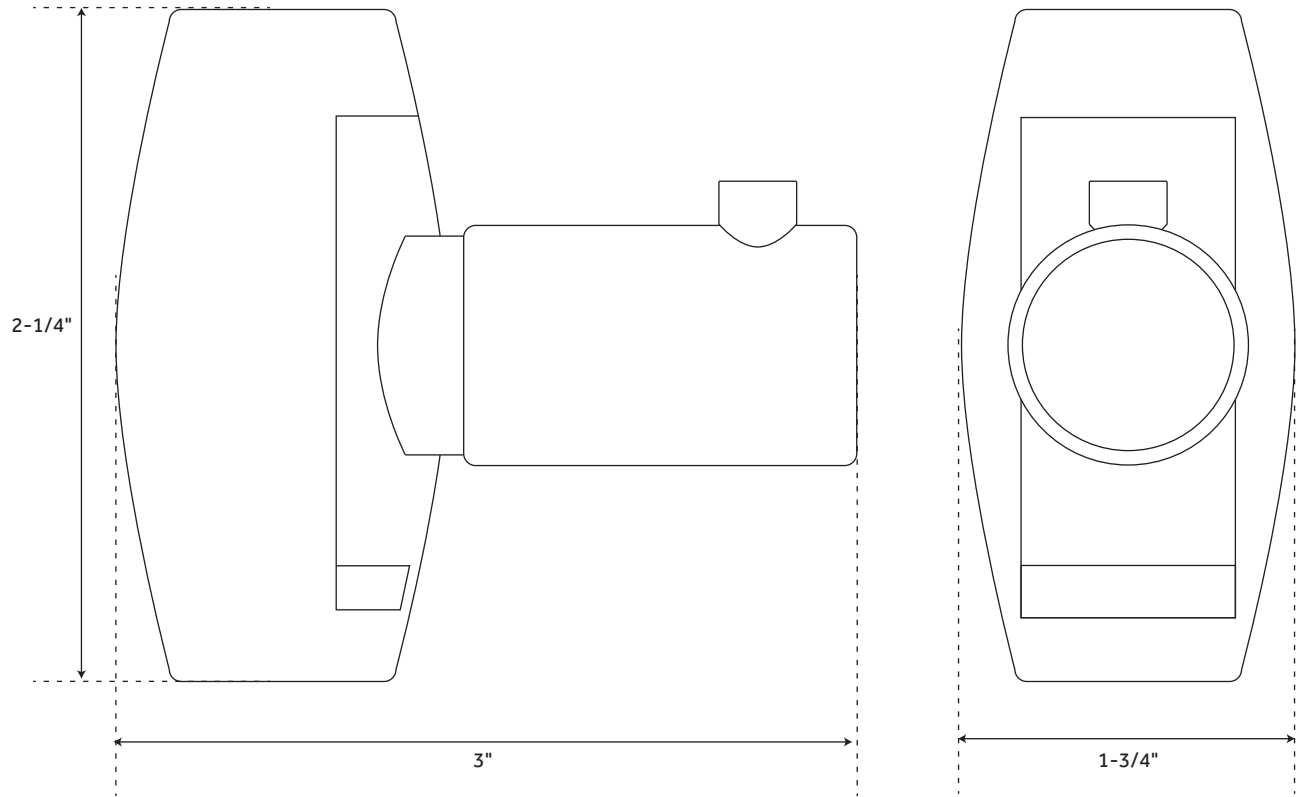

SOLID

BRASS SHOWER CURTAIN ROD SWIVEL FLANGES

SKU: 937042

FEATURES

Material: Brass
Length: 3"
Width: 1-3/4"
Height: 2-1/4" H
Mounting Hardware Included: Yes

SIGNATURE HARDWARE LIFETIME WARRANTY

See website for warranty information