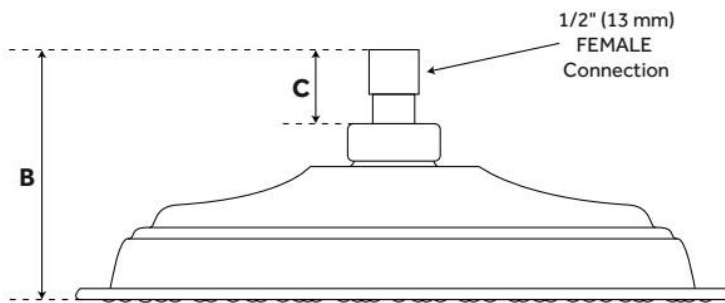

Reference A	Reference B	Reference C
7-3/4" (197 mm)	3-1/2" (89 mm)	1-13/16" (46 mm)
10" (254 mm)	3-1/2" (89 mm)	2" (52 mm)
12" (305 mm)	3-3/4" (95 mm)	2-15/16" (75 mm)