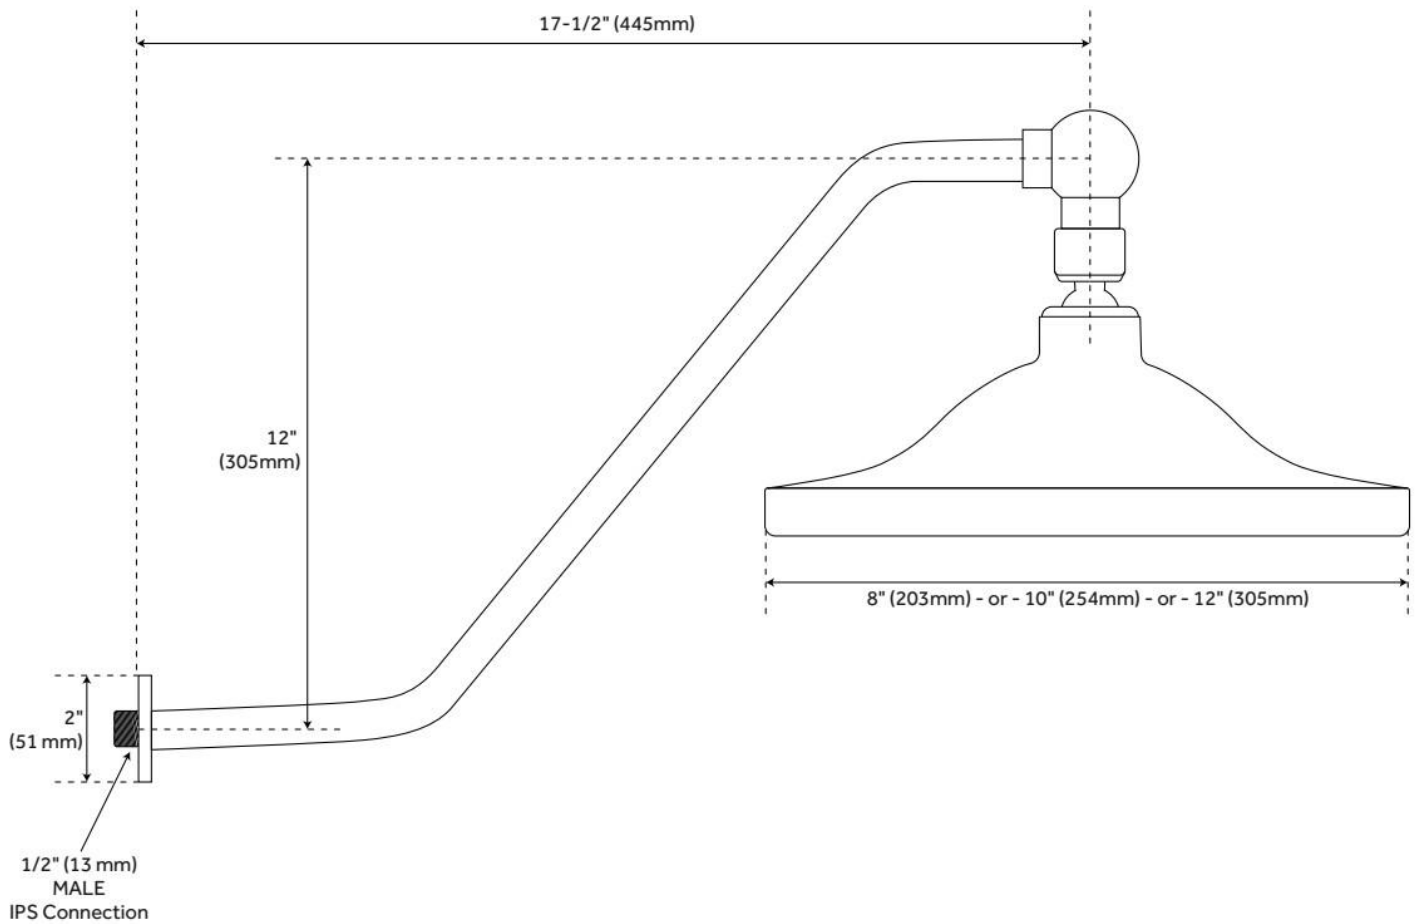

BOSTONIAN RAINFALL SHOWER HEAD WITH S-TYPE ARM

SKU: 926573

Code: SH401382, SH401384, SH401385, SH401388, SH401389, SH401390, SH403377, SH403378, SH403379

REVISED 6/12/2024