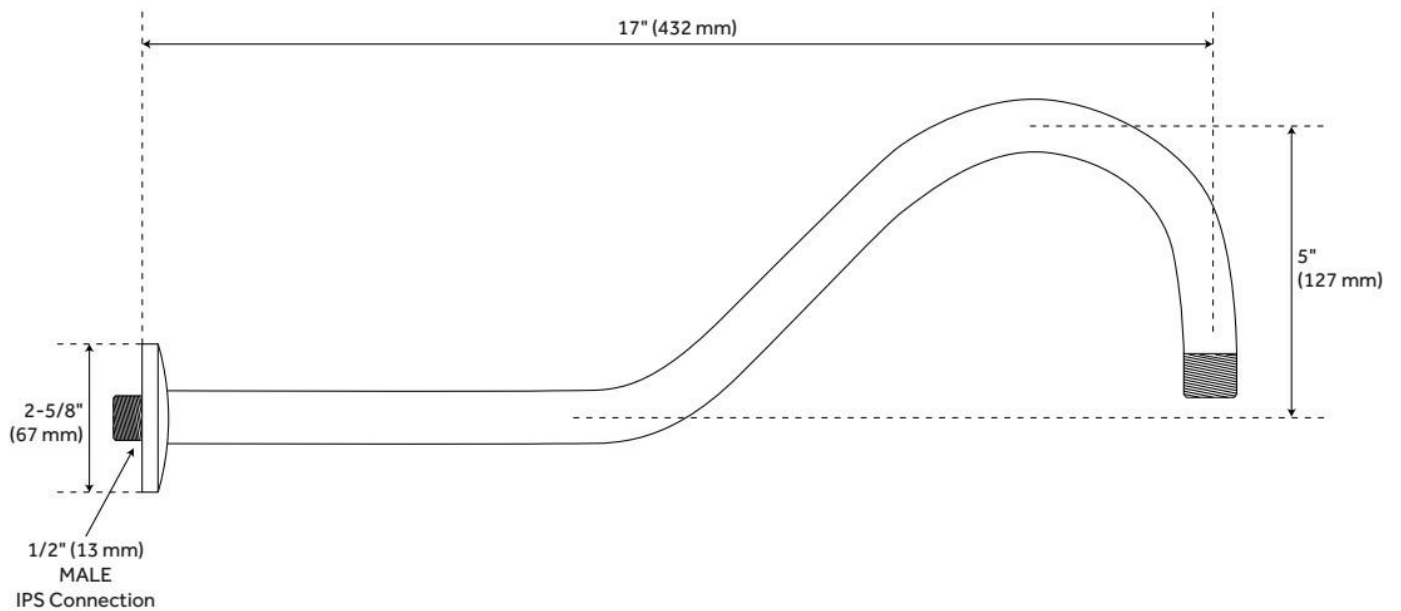

FEATURES

Material: Brass

CSA, ASME A112.18.1/CSA B125.1, LISTED ID: 515409, 515410, 515411, 515412, 515413, 515414, 515415, 515416, 515417

REVISED 5/28/2024

LAMBERT RAINFALL SHOWER HEAD

SKU: 926447

Code: SH400058, SH400056, SH400057, SH363852, SH400063, SH400064, SH400062, SH400060, SH400061

REVISED 5/28/2024

17" VICTORIAN SHOWER ARM

SKU: 903288

Code: SH153841, SH153842, SH198277, SH215223

FEATURES

Material: Brass

Connection Type: 1/2" NPT

REVISED 5/28/2024

17" VICTORIAN SHOWER ARM

SKU: 903288

Code: SH153841, SH153842, SH198277, SH215223

REVISED 5/28/2024