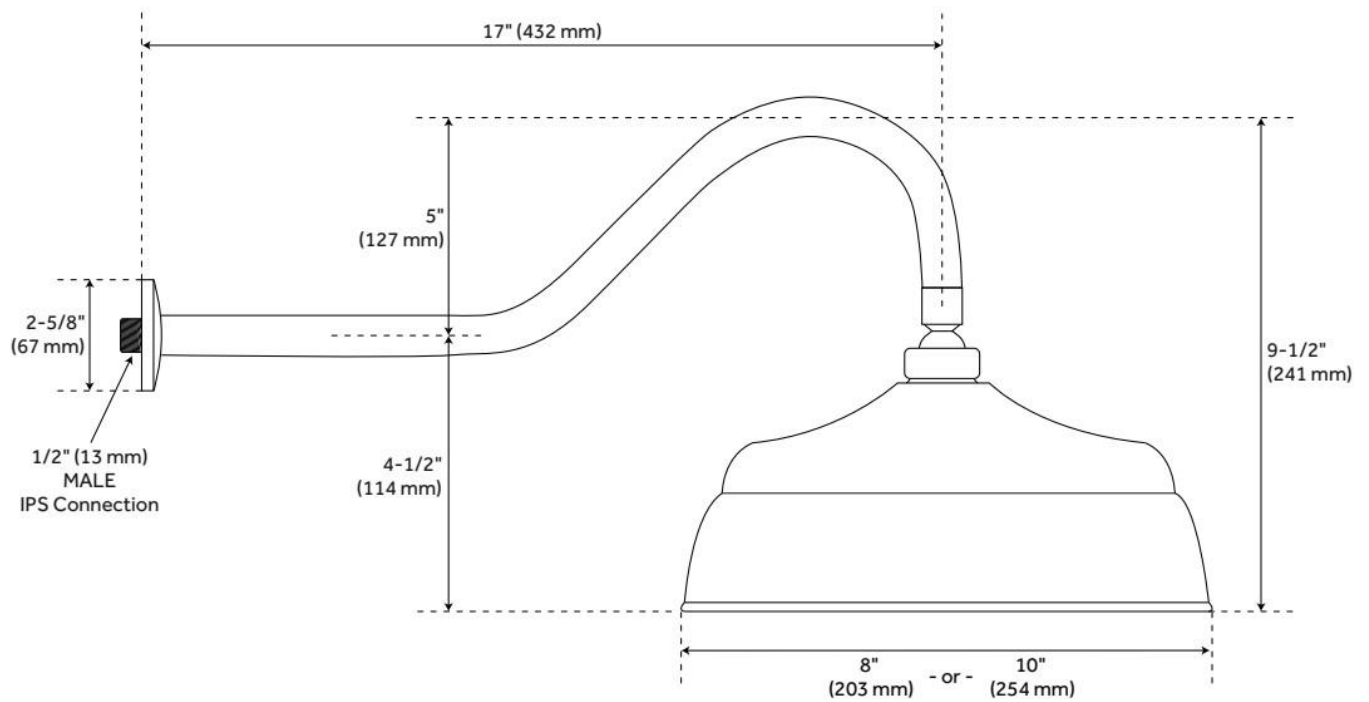

LAMBERT RAINFALL SHOWER HEAD WITH VICTORIAN ARM

SKU: 926497

Code: SH400431, SH400432, SH400433, SH400434, SH400435, SH400436

REVISED 5/28/2024