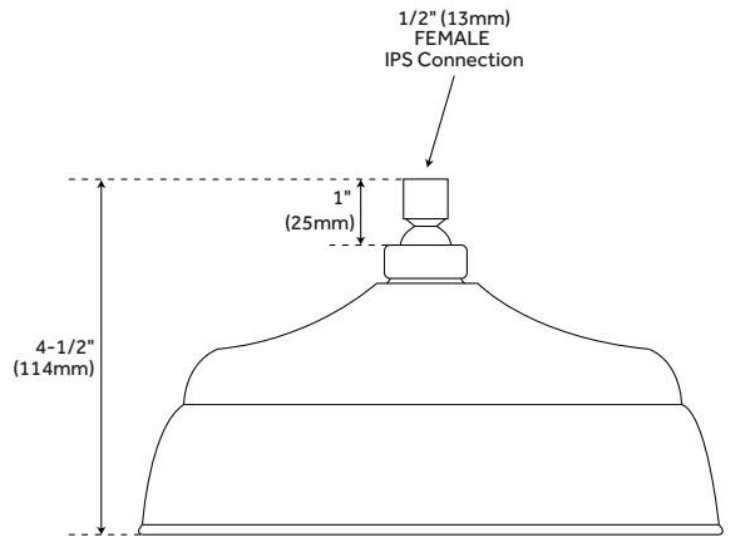

FEATURES

Material: Brass

CSA, ASME A112.18.1/CSA B125.1, LISTED ID: 515409, 515410, 515411, 515412, 515413, 515414, 515415, 515416, 515417

REVISED 5/28/2024

LAMBERT RAINFALL SHOWER HEAD

SKU: 926447

Code: SH400058, SH400056, SH400057, SH363852, SH400063, SH400064, SH400062, SH400060, SH400061

REVISED 5/28/2024

17" VICTORIAN SHOWER ARM

SKU: 903288

Code: SH153841, SH153842, SH198277, SH215223

FEATURES

Material: Brass

Connection Type: 1/2" NPT

REVISED 5/28/2024

17" VICTORIAN SHOWER ARM

SKU: 903288

Code: SH153841, SH153842, SH198277, SH215223

REVISED 5/28/2024