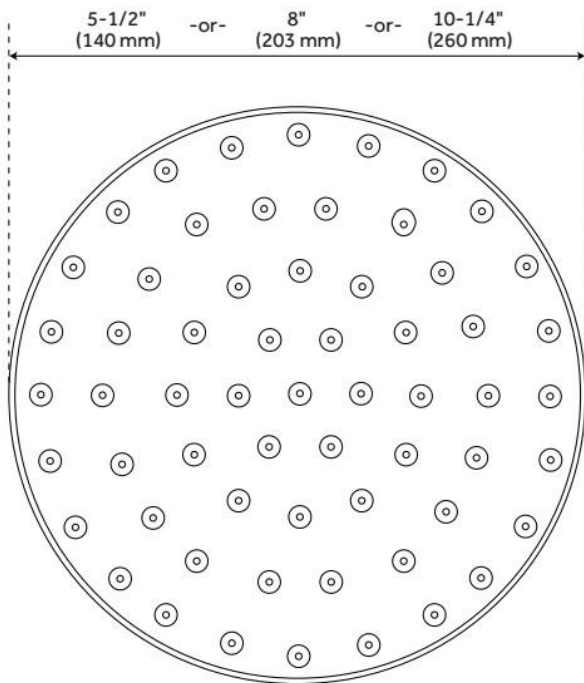

LAMBERT RAINFALL SHOWER HEAD WITH VICTORIAN ARM

SKU: 926497

Code: SH400431, SH400432, SH400433, SH400434, SH400435, SH400436

FEATURES

Material: Brass

LISTED ID: 515413, 515412, 515414, 515410, 515411, 515409

FEATURES

Material: Brass

CSA, ASME A112.18.1/CSA B125.1, LISTED ID: 515409, 515410, 515411, 515412, 515413, 515414, 515415, 515416, 515417

REVISED 5/28/2024

LAMBERT RAINFALL SHOWER HEAD

SKU: 926447

Code: SH400058, SH400056, SH400057, SH363852, SH400063, SH400064, SH400062, SH400060, SH400061

REVISED 5/28/2024

17" VICTORIAN SHOWER ARM

SKU: 903288

Code: SH153841, SH153842, SH198277, SH215223

FEATURES

Material: Brass

Connection Type: 1/2" NPT

REVISED 5/28/2024

17" VICTORIAN SHOWER ARM

SKU: 903288

Code: SH153841, SH153842, SH198277, SH215223

REVISED 5/28/2024