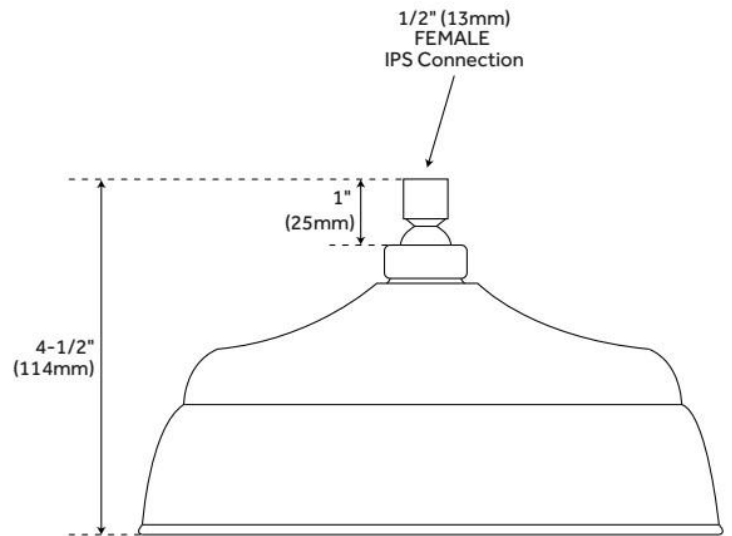

LAMBERT RAINFALL SHOWER HEAD

SKU: 926447

Code: SH400058, SH400056, SH400057, SH363852, SH400063, SH400064, SH400062, SH400060, SH400061

REVISED 5/28/2024