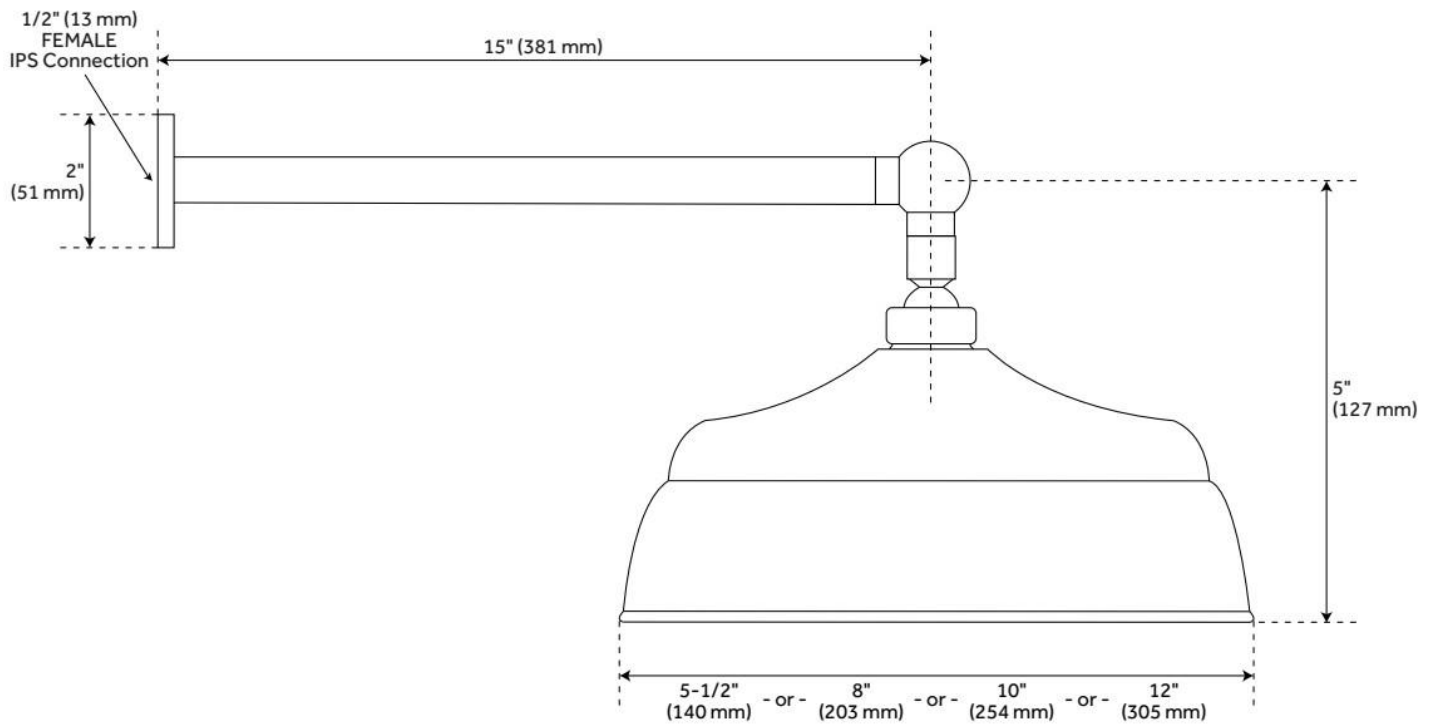

LAMBERT RAINFALL NOZZLE SHOWER HEAD WITH ORNATE ARM

SKU: 926493

Code: SH400257, SH400258, SH400259, SH400269, SH400270, SH400271, SH400281, SH400282, SH400283, SH400293, SH400294, SH400295

FEATURES

Material: Brass

ASME A112.18.1/CSA B125.1, LISTED ID: 515435, 515436, 515434, 530651, 515432, 515433, 515431, 515429, 515428, 515430, 515425, 515426, 515424

ADDITIONAL FEATURES

- 6", 8" and 10" shower heads are adjustable and feature a swivel connection.
- 12" shower head is stationary and does not swivel.

REVISED 5/28/2024

LAMBERT RAINFALL NOZZLE SHOWER HEAD WITH ORNATE ARM

SKU: 926493

Code: SH400257, SH400258, SH400259, SH400269, SH400270, SH400271, SH400281, SH400282, SH400283, SH400293, SH400294, SH400295

Reference A	Reference B	Reference C
5-1/2" (140 mm)	4" (102 mm)	2-5/16" (59 mm)
8" (203 mm)	4-1/2" (114 mm)	3-1/4" (82 mm)
10-1/4" (260 mm)	4-1/2" (114 mm)	2-3/4" (69 mm)
12" (305 mm)	5" (127 mm)	4-1/16" (104 mm)
14-1/8" (359 mm)	5-1/2" (140 mm)	4-9/16" (116 mm)
17" (432 mm)	6" (152 mm)	5-3/16" (132 mm)