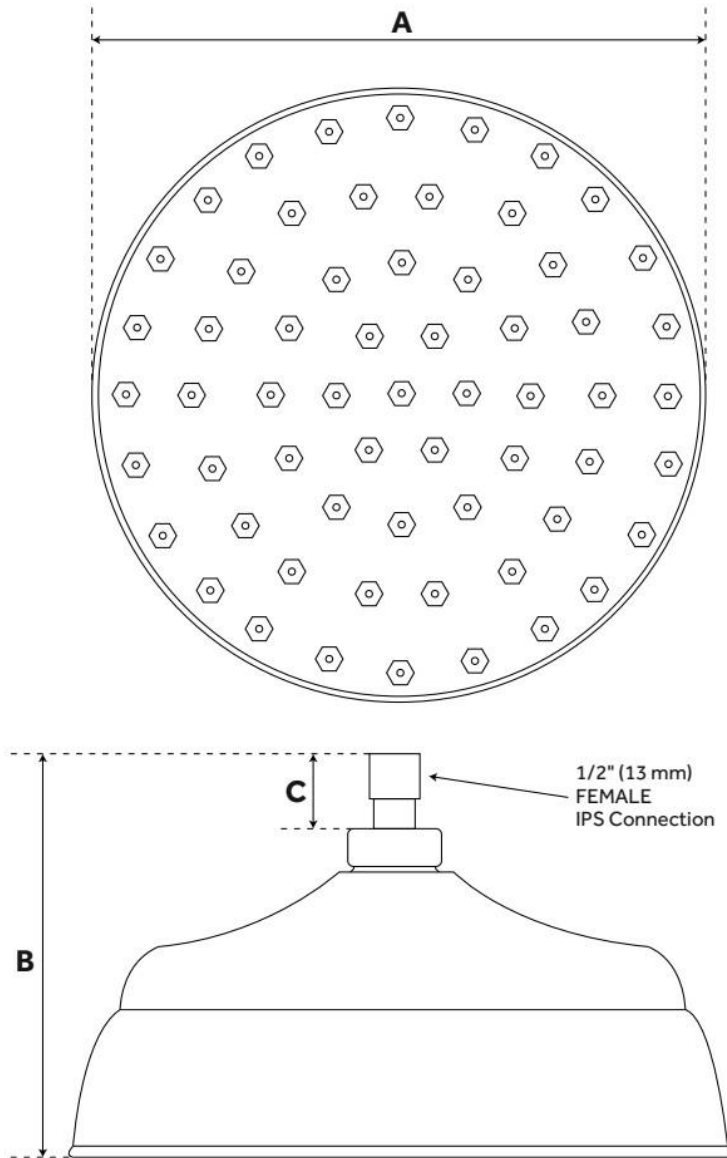

LAMBERT RAINFALL NOZZLE SHOWER HEAD WITH ORNATE ARM

SKU: 926493

Code: SH400257, SH400258, SH400259, SH400269, SH400270, SH400271, SH400281, SH400282, SH400283, SH400293, SH400294, SH400295

FEATURES

Material: Brass

REVISED 5/28/2024

LAMBERT RAINFALL NOZZLE SHOWER HEAD

SKU: 926430

Code: SH434264, SH482200, SH393698, SH482199, SH412466, SH412467, SH412468, SH400048, SH400049, SH400050, SH214373, SH214372, SH214371, SH349142, SH349141, SH349140, SH349139, SH400004, SH349137, SH400053, SH400054, SH400055

- 12", 14", and 17" shower heads do not swivel.

REVISED 5/24/2024

LAMBERT RAINFALL NOZZLE SHOWER HEAD

SKU: 926430

Code: SH434264, SH482200, SH393698, SH482199, SH412466, SH412467, SH412468, SH400048, SH400049, SH400050, SH214373, SH214372, SH214371, SH349142, SH349141, SH349140, SH349139, SH400004, SH349137, SH400053, SH400054, SH400055

Reference A	Reference B	Reference C
5-1/2" (140 mm)	4" (102 mm)	2-5/16" (59 mm)
8" (203 mm)	4-1/2" (114 mm)	3-1/4" (82 mm)
10-1/4" (260 mm)	4-1/2" (114 mm)	2-3/4" (69 mm)
12" (305 mm)	5" (127 mm)	4-1/16" (104 mm)
14-1/8" (359 mm)	5-1/2" (140 mm)	4-9/16" (116 mm)
17" (432 mm)	6" (152 mm)	5-3/16" (132 mm)