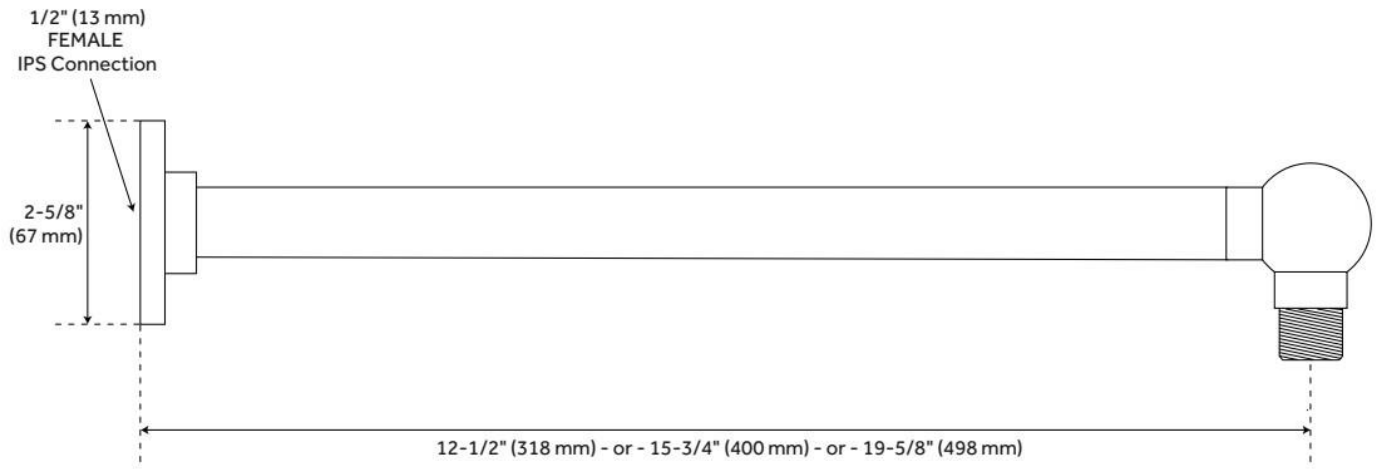

ORNATE EXTENDED SHOWER ARM WITH FLANGE

SKU: 926458

Code: SH400070, SH400072, SH400076, SH400074, SH400075, SH400078, SH400079, SH400080, SH400071

REVISED 5/28/2024