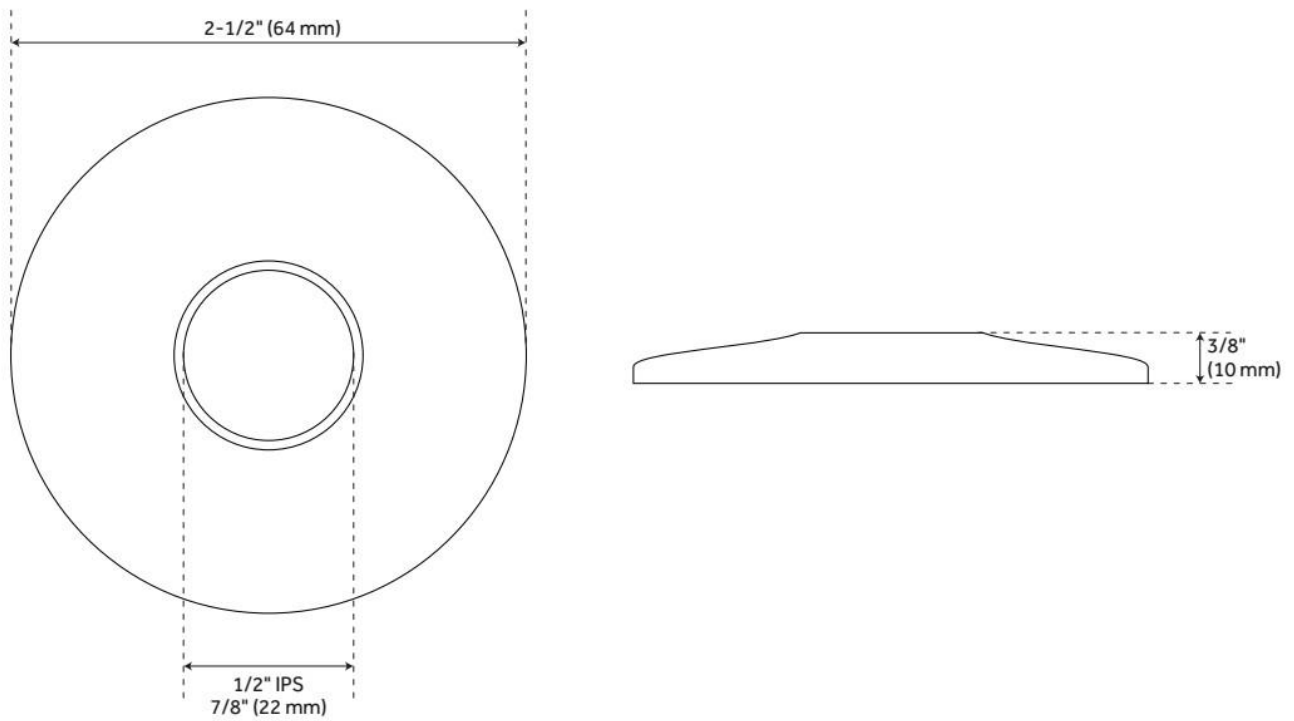

LOW PATTERN SURE GRIP FLANGE

SKU: 902337

Code: SH272, SH271, SH484081, SH484082, SH485508, SH485507

REVISED 5/28/2024