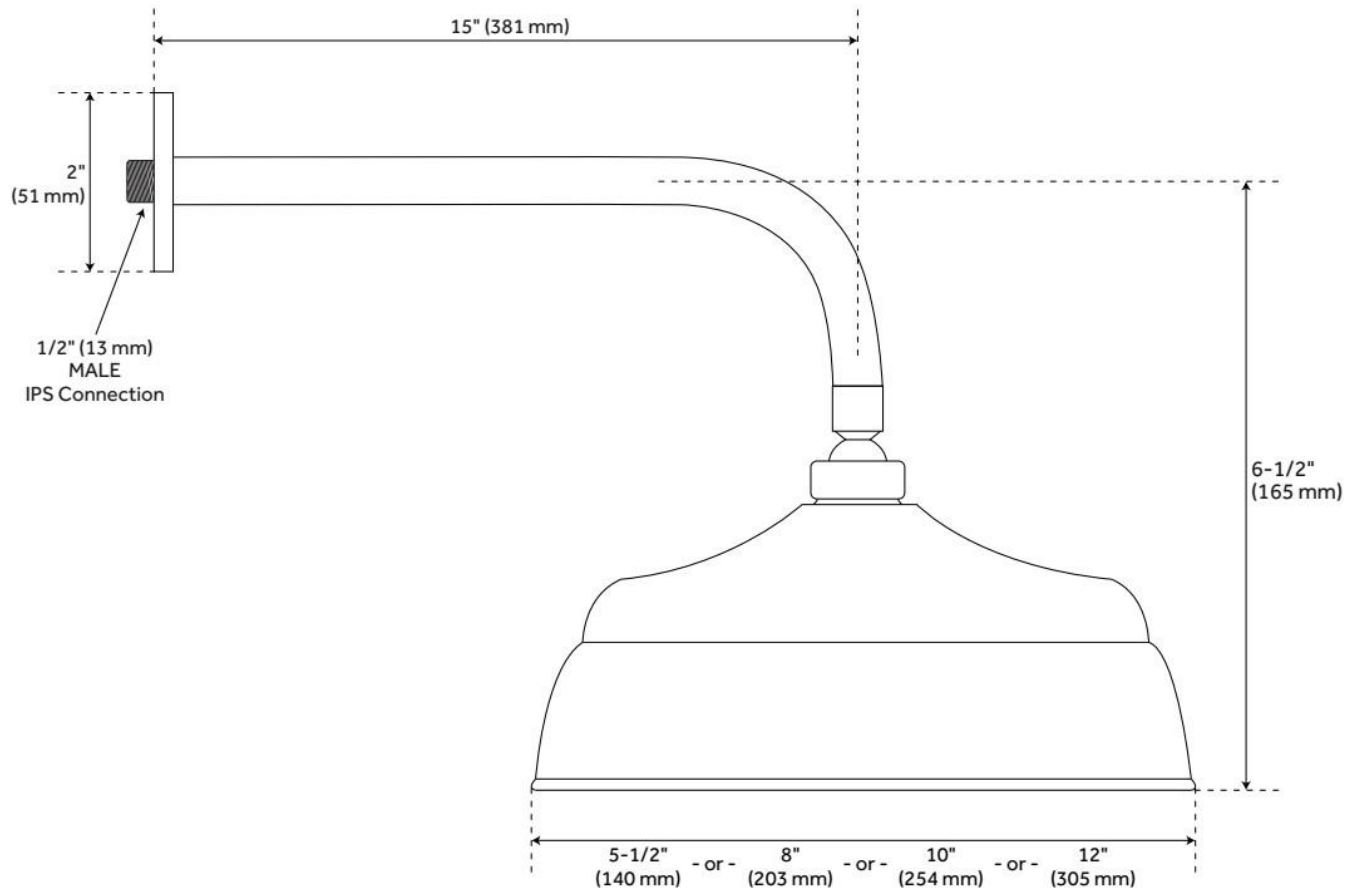

# LAMBERT RAINFALL NOZZLE SHOWER HEAD WITH EXTENDED ARM

SKU: 926491

Code: SH400167, SH400168, SH400169, SH400178, SH400179, SH400180, SH400189, SH400190, SH400191, SH400200, SH400201, SH400202

## ADDITIONAL FEATURES

- 6", 8" and 10" shower heads are adjustable and feature a swivel connection.
- 12" shower head is stationary and does not swivel.

REVISED 5/28/2024

# LAMBERT RAINFALL NOZZLE SHOWER HEAD WITH EXTENDED ARM

SKU: 926491

Code: SH400167, SH400168, SH400169, SH400178, SH400179, SH400180, SH400189, SH400190, SH400191, SH400200, SH400201, SH400202

REVISED 5/28/2024

## ADDITIONAL FEATURES

- Choose from 5/8" OD or 1/2" IPS.
- For use with standard shower arms, select 1/2".

REVISED 5/28/2024