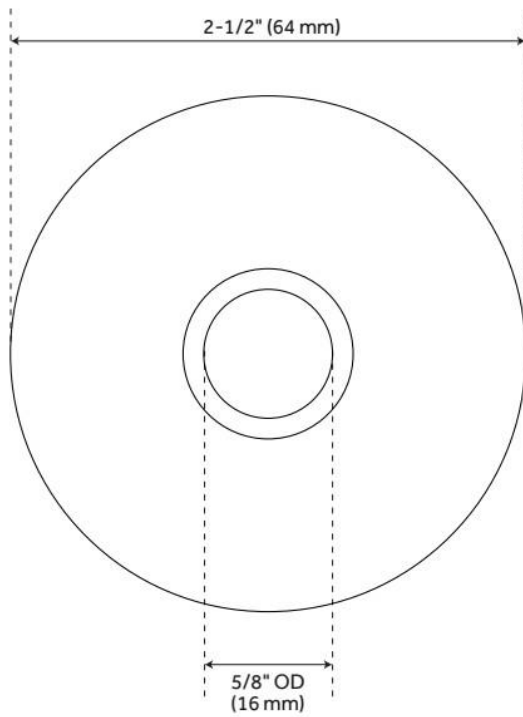

LOW PATTERN SURE GRIP FLANGE

SKU: 902337

Code: SH272, SH271, SH484081, SH484082, SH485508, SH485507

REVISED 5/28/2024