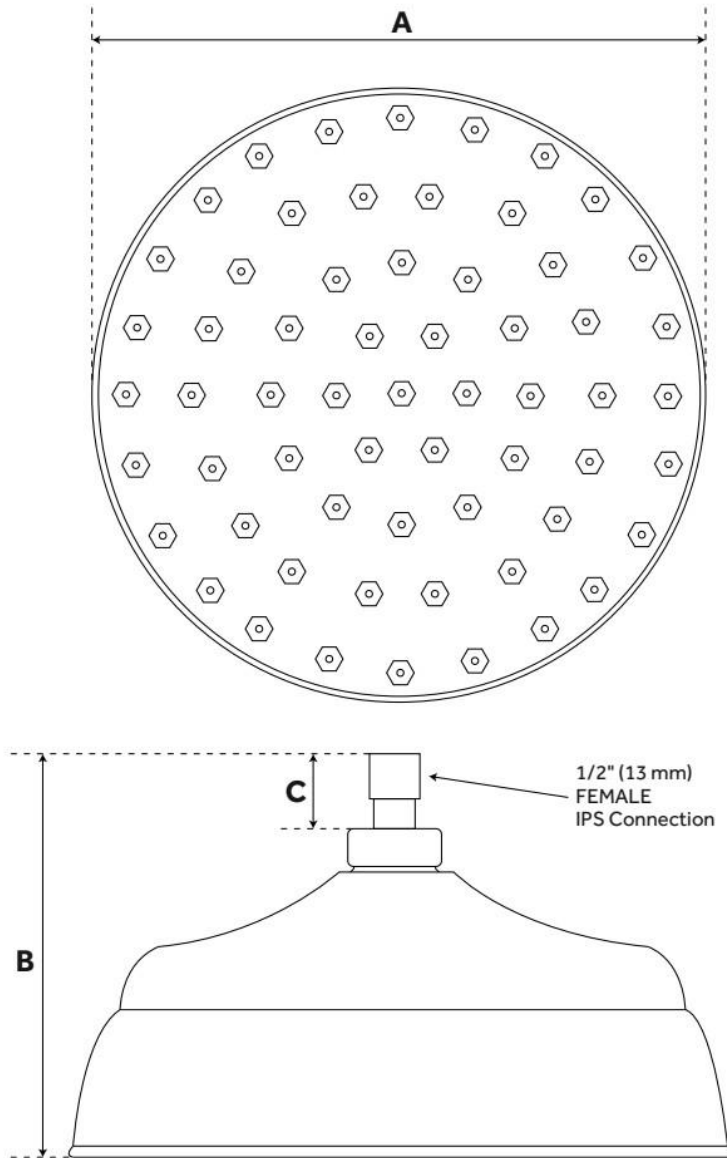

# LAMBERT RAINFALL NOZZLE SHOWER HEAD WITH EXTENDED ARM

SKU: 926491

Code: SH400167, SH400168, SH400169, SH400178, SH400179, SH400180, SH400189, SH400190, SH400191, SH400200, SH400201, SH400202

## ADDITIONAL FEATURES

- 12", 14", and 17" shower heads do not swivel.

REVISED 5/24/2024

Reference A	Reference B	Reference C
5-1/2" (140 mm)	4" (102 mm)	2-5/16" (59 mm)
8" (203 mm)	4-1/2" (114 mm)	3-1/4" (82 mm)
10-1/4" (260 mm)	4-1/2" (114 mm)	2-3/4" (69 mm)
12" (305 mm)	5" (127 mm)	4-1/16" (104 mm)
14-1/8" (359 mm)	5-1/2" (140 mm)	4-9/16" (116 mm)
17" (432 mm)	6" (152 mm)	5-3/16" (132 mm)

## ADDITIONAL FEATURES

- Choose from 5/8" OD or 1/2" IPS.
- For use with standard shower arms, select 1/2".

REVISED 5/28/2024