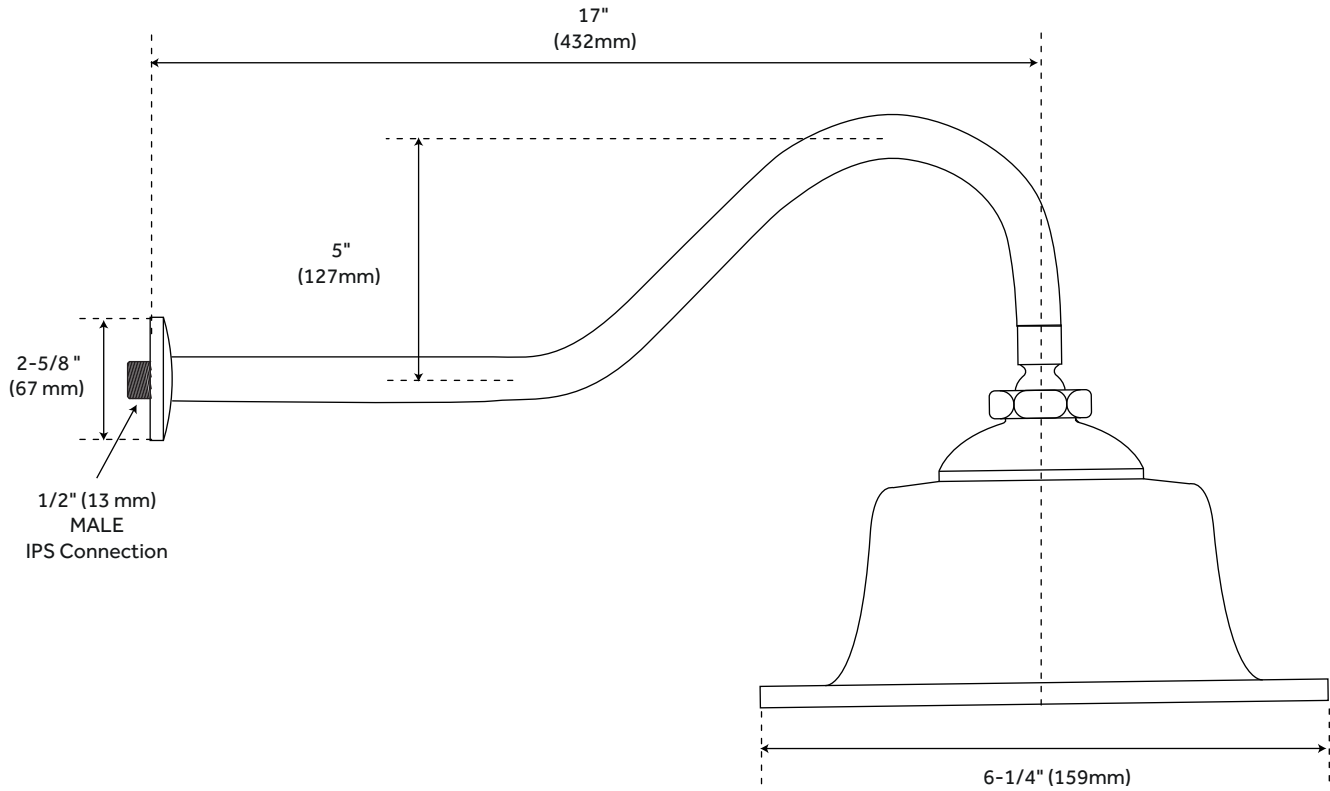

SUNFLOWER

SHOWER HEAD WITH VICTORIAN ARM

SKU: 913715

FEATURES

Material: Porcelain
Shape: Round
Installation Type: Wall Mount
Assembly Required: Yes
Shower Head Installation Type: Wall
Shower Head Diameter: 6-1/4"
Shower Arm Included: Yes
Shower Arm Extension: 17"
Shower Arm Height: 5"
Shower Head IPS: 1/2"
Shower Head Swivel: Yes