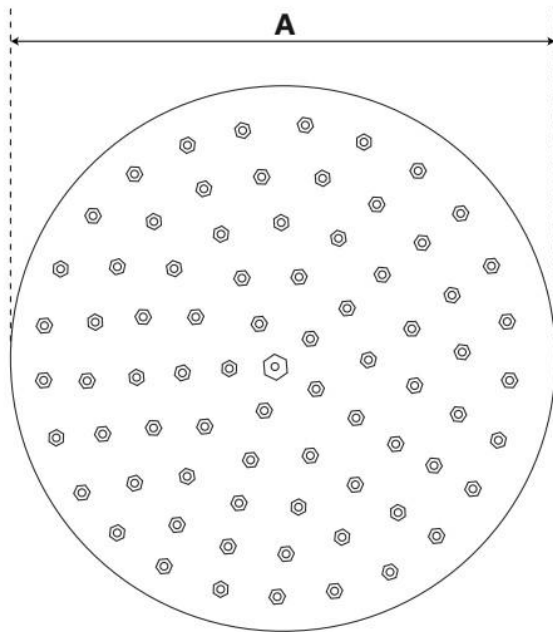

## ADDITIONAL FEATURES

- Choose from 5/8" OD or 1/2" IPS.
- For use with standard shower arms, select 1/2".

REVISED 6/3/2024

## ADDITIONAL FEATURES

- Can be installed on a ceiling-mount or wall mount shower arm.
  - 6", 8" and 10" shower heads are adjustable and feature a swivel connection.
    - 12" shower head is stationary and does not swivel.

Reference A	Reference B	Reference C
5-1/4" (133 mm)	3" (76 mm)	2" (51 mm)
7-3/4" (197 mm)	3-1/2" (89 mm)	2-1/2" (64 mm)
10" (254 mm)	3-1/2" (89 mm)	3" (76 mm)
12" (305 mm)	4-1/4" (108 mm)	3-1/4" (83 mm)