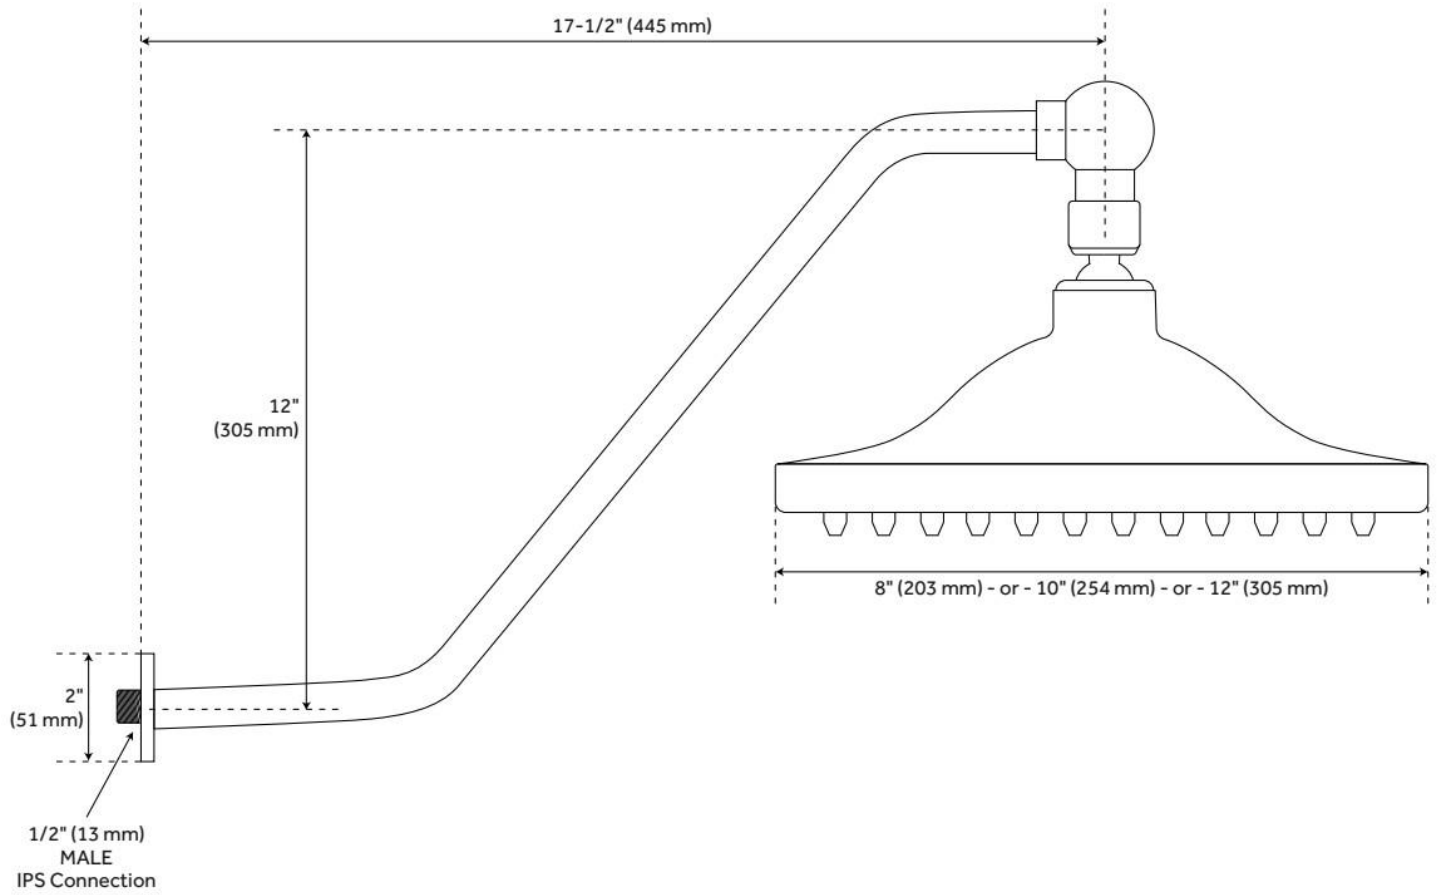

BOSTONIAN RAINFALL NOZZLE SHOWER HEAD WITH S-TYPE ARM

SKU: 913044

Code: SH400625, SH276675, SH400626, SH276677, SH400627, SH276678, SH400629, SH400630, SH400631

REVISED 6/12/2024