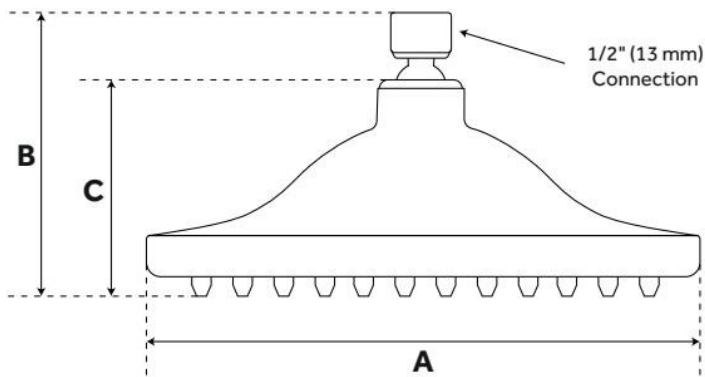

## ADDITIONAL FEATURES

- Can be installed on a ceiling-mount or wall mount shower arm.
  - 6", 8" and 10" shower heads are adjustable and feature a swivel connection.
    - 12" shower head is stationary and does not swivel.

Reference A	Reference B	Reference C
5-1/4" (133 mm)	3" (76 mm)	2" (51 mm)
7-3/4" (197 mm)	3-1/2" (89 mm)	2-1/2" (64 mm)
10" (254 mm)	3-1/2" (89 mm)	3" (76 mm)
12" (305 mm)	4-1/4" (108 mm)	3-1/4" (83 mm)