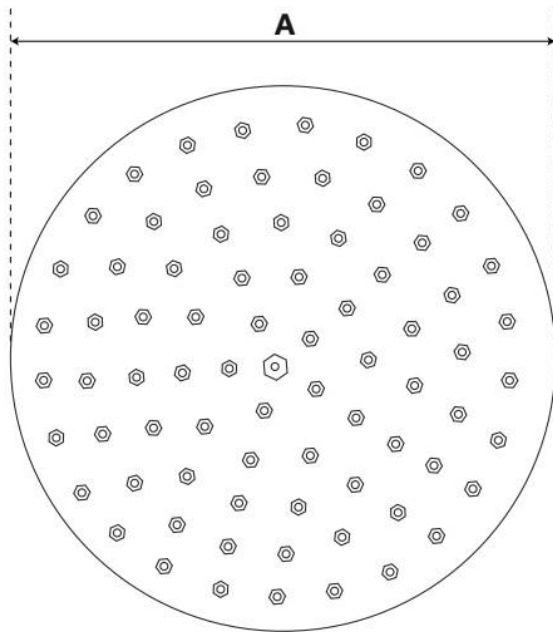

## ADDITIONAL FEATURES

- Can be installed on a ceiling-mount or wall mount shower arm.
  - 6", 8" and 10" shower heads are adjustable and feature a swivel connection.
    - 12" shower head is stationary and does not swivel.

| Reference A        | Reference B        | Reference C       |
|--------------------|--------------------|-------------------|
| 5-1/4"<br>(133 mm) | 3"<br>(76 mm)      | 2"<br>(51 mm)     |
| 7-3/4"<br>(197 mm) | 3-1/2"<br>(89 mm)  | 2-1/2"<br>(64 mm) |
| 10"<br>(254 mm)    | 3-1/2"<br>(89 mm)  | 3"<br>(76 mm)     |
| 12"<br>(305 mm)    | 4-1/4"<br>(108 mm) | 3-1/4"<br>(83 mm) |