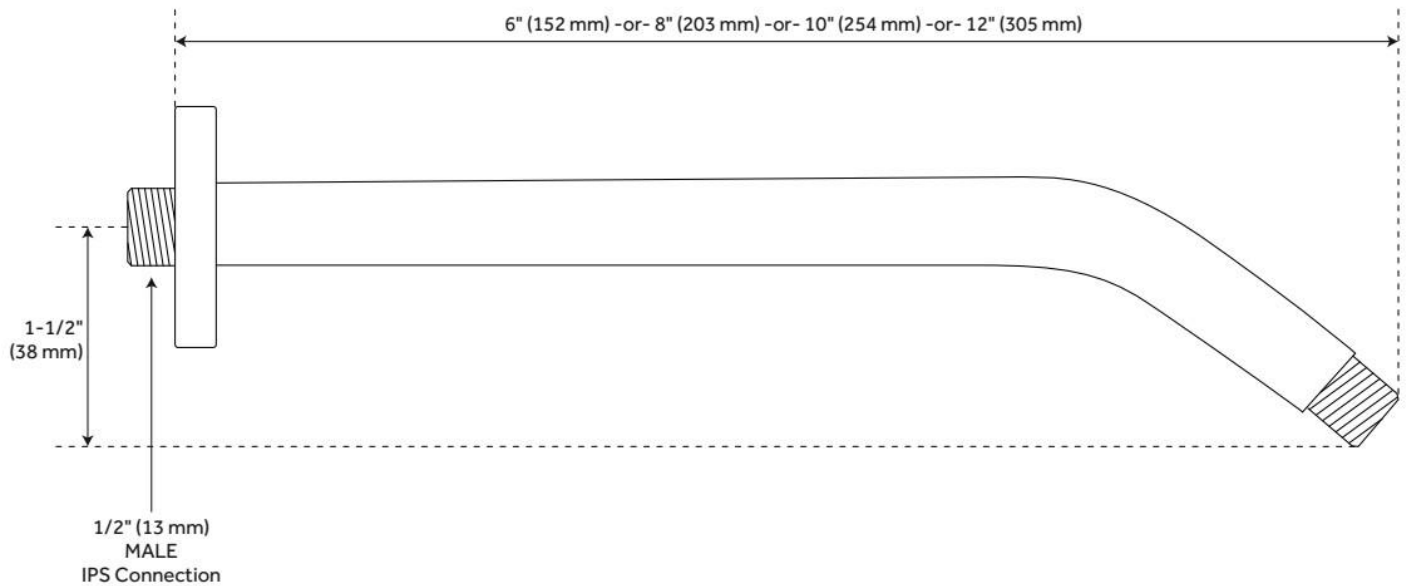

STANDARD SHOWER ARM

SKU: 909606

Code: SH551, SH404440, SH184270, SH233531, SH193782, SH213462, SH231889, SH233580, SH233553, SH231888, SH231893, SH231890, SH231891, SH231895, SH231892, SH233573, SH483685, SH257557, SH483686, SH257559, SH257560, SH231894

REVISED 5/31/2024