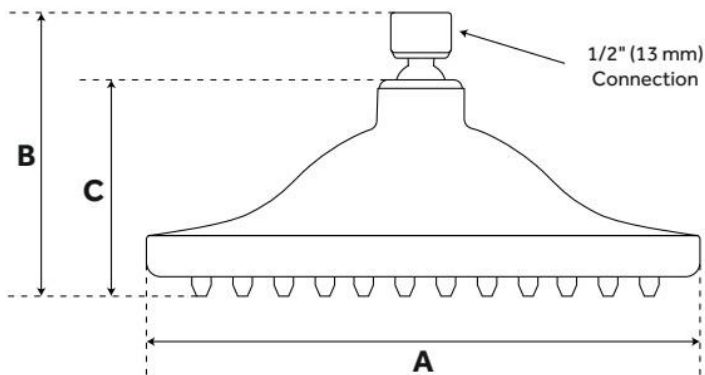

BOSTONIAN RAINFALL NOZZLE SHOWER HEAD

SKU: 926392

Code: SH250950, SH250941, SH250942, SH250953, SH250944, SH250947, SH250954, SH250946, SH482193, SH250949, SH250951, SH482194, SH250948, SH250956, SH482191, SH250945, SH482192, SH250943, SH250940, SH250958, SH250955, SH250959

Reference A	Reference B	Reference C
5-1/4" (133 mm)	3" (76 mm)	2" (51 mm)
7-3/4" (197 mm)	3-1/2" (89 mm)	2-1/2" (64 mm)
10" (254 mm)	3-1/2" (89 mm)	3" (76 mm)
12" (305 mm)	4-1/4" (108 mm)	3-1/4" (83 mm)

REVISED 6/5/2024