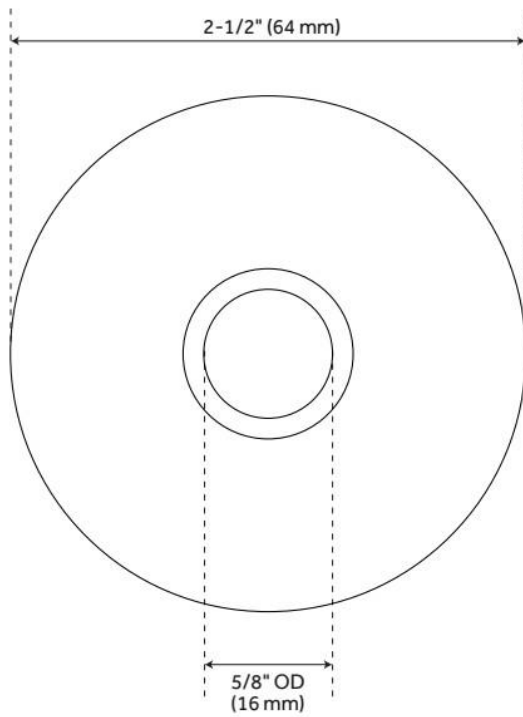

LOW PATTERN SURE GRIP FLANGE

SKU: 902337

Code: SH272, SH271, SH484081, SH484082, SH485508, SH485507

REVISED 6/3/2024