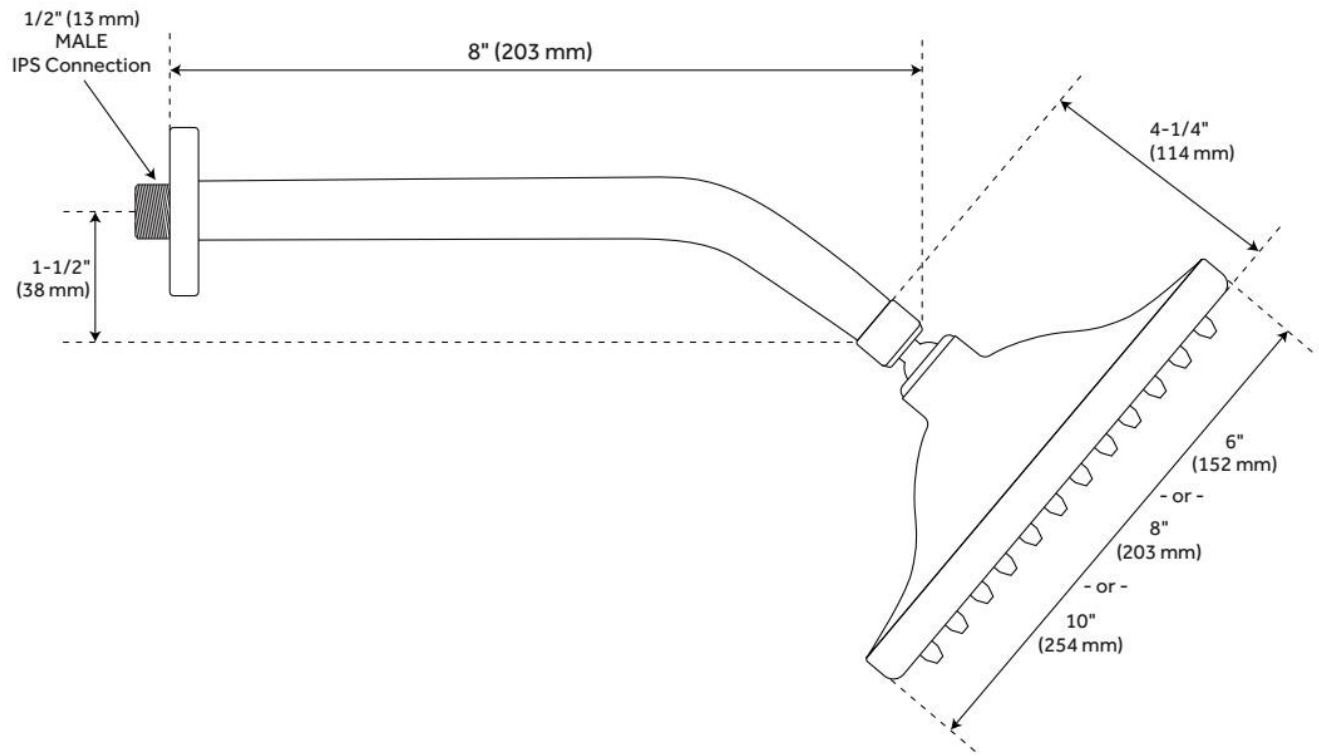

BOSTONIAN RAINFALL NOZZLE SHOWER HEAD WITH STANDARD ARM

SKU: 904915

Code: SH254733, SH400567, SH254734, SH400568, SH400569, SH456339, SH456340, SH456341

REVISED 6/12/2024