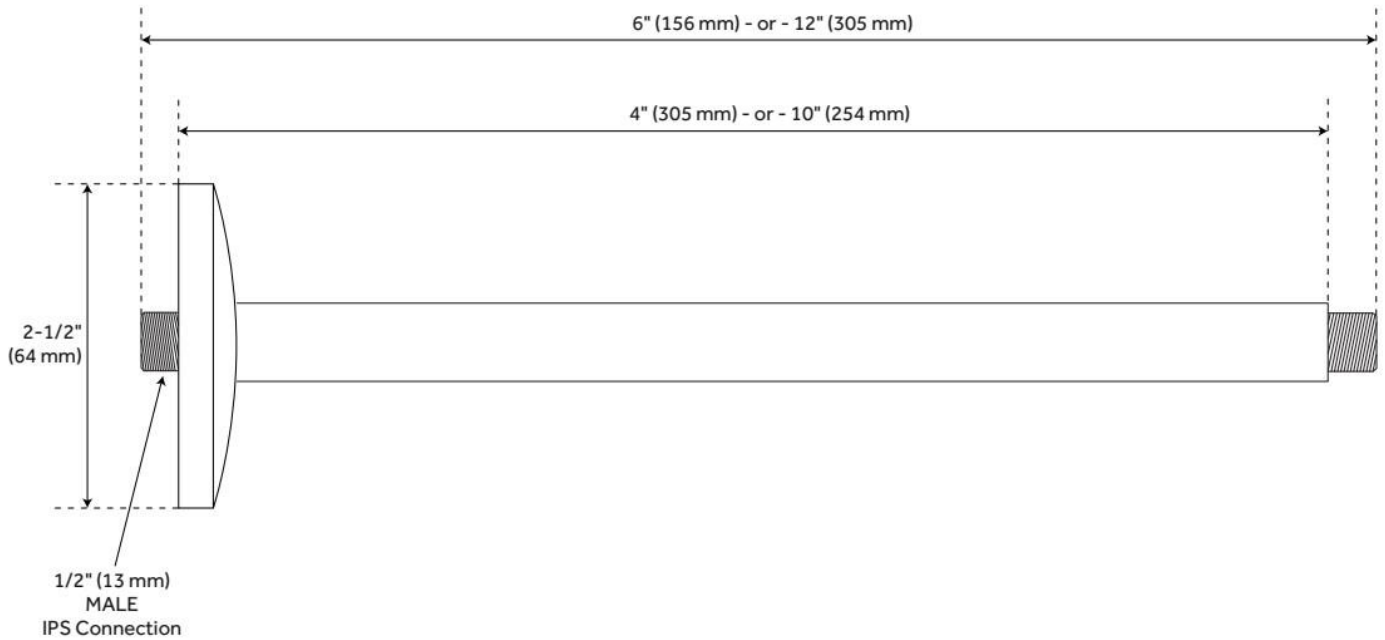

CEILING-MOUNT SHOWER ARM

SKU: 904194

Code: SH153843, SH153845, SH153846, SH156379, SH158882, SH158883, SH158884

REVISED 5/24/2024