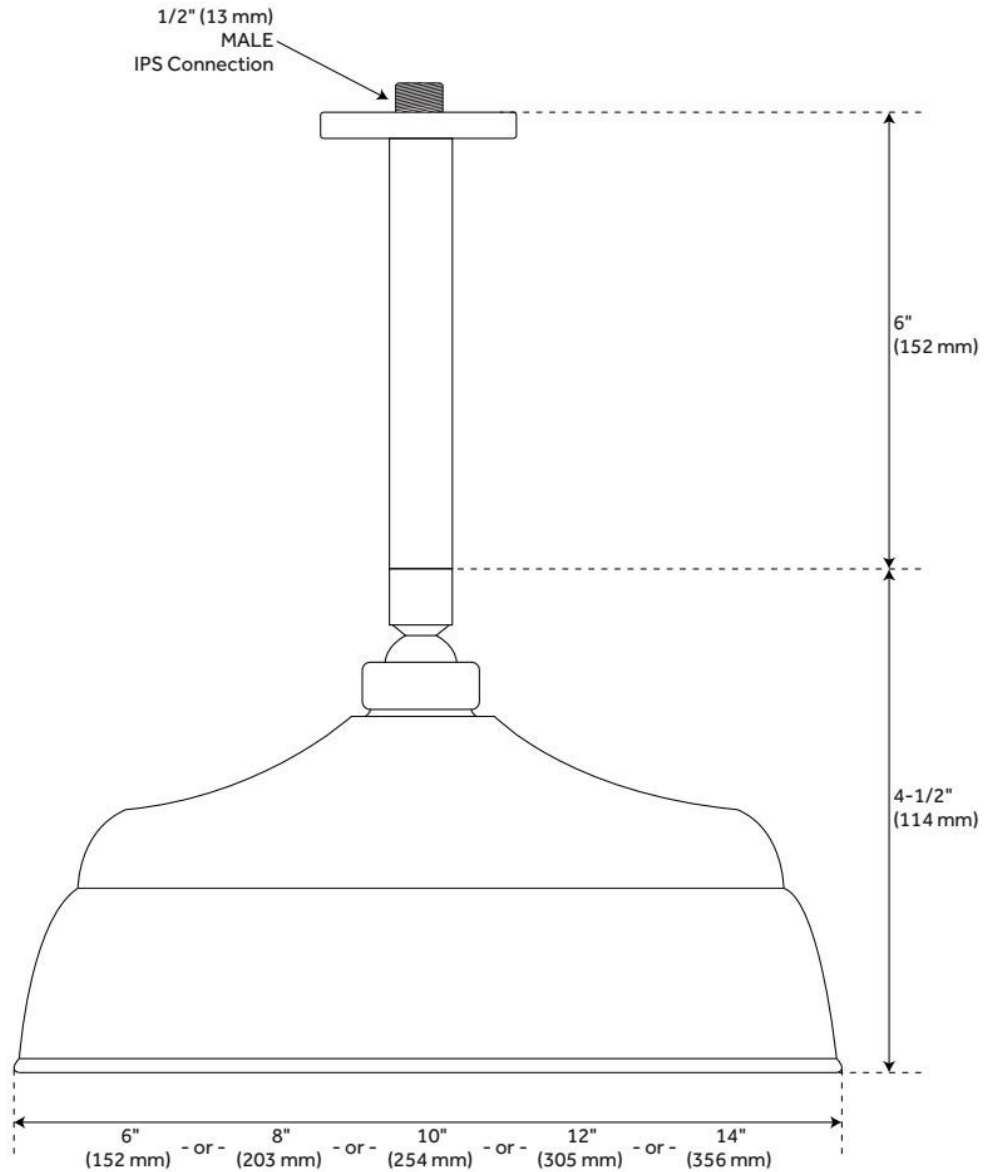

# LAMBERT CEILING-MOUNT RAINFALL NOZZLE SHOWER

SKU: 904197

Code: SH400235, SH254715, SH400236, SH254721, SH400237, SH254724, SH400245, SH254725, SH400246, SH254727, SH400247, SH254728, SH254730, SH254731, SH254732

## ADDITIONAL FEATURES

- 6", 8" and 10" shower heads are adjustable and feature a swivel connection.
- 12" and 14" shower heads are stationary and do not swivel.

REVISED 5/28/2024

Reference A	Reference B	Reference C
5-1/2" (140 mm)	4" (102 mm)	2-5/16" (59 mm)
8" (203 mm)	4-1/2" (114 mm)	3-1/4" (82 mm)
10-1/4" (260 mm)	4-1/2" (114 mm)	2-3/4" (69 mm)
12" (305 mm)	5" (127 mm)	4-1/16" (104 mm)
14-1/8" (359 mm)	5-1/2" (140 mm)	4-9/16" (116 mm)
17" (432 mm)	6" (152 mm)	5-3/16" (132 mm)