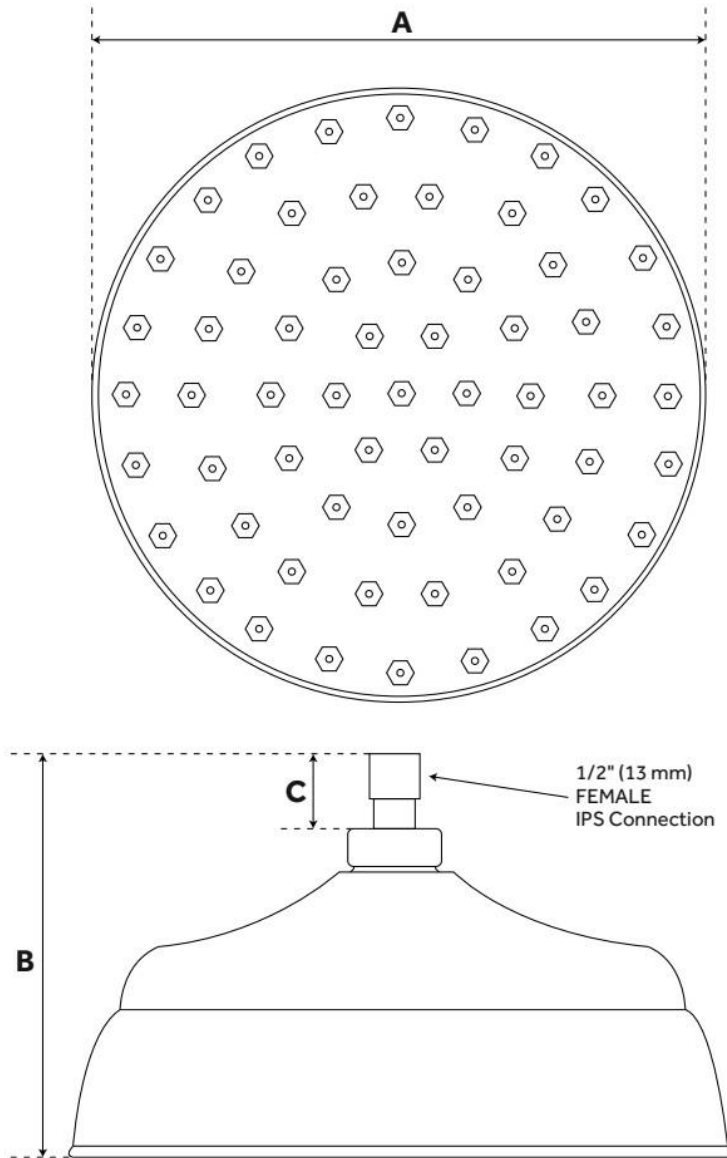

## ADDITIONAL FEATURES

- 12", 14", and 17" shower heads do not swivel.

REVISED 5/24/2024

Reference A	Reference B	Reference C
5-1/2" (140 mm)	4" (102 mm)	2-5/16" (59 mm)
8" (203 mm)	4-1/2" (114 mm)	3-1/4" (82 mm)
10-1/4" (260 mm)	4-1/2" (114 mm)	2-3/4" (69 mm)
12" (305 mm)	5" (127 mm)	4-1/16" (104 mm)
14-1/8" (359 mm)	5-1/2" (140 mm)	4-9/16" (116 mm)
17" (432 mm)	6" (152 mm)	5-3/16" (132 mm)