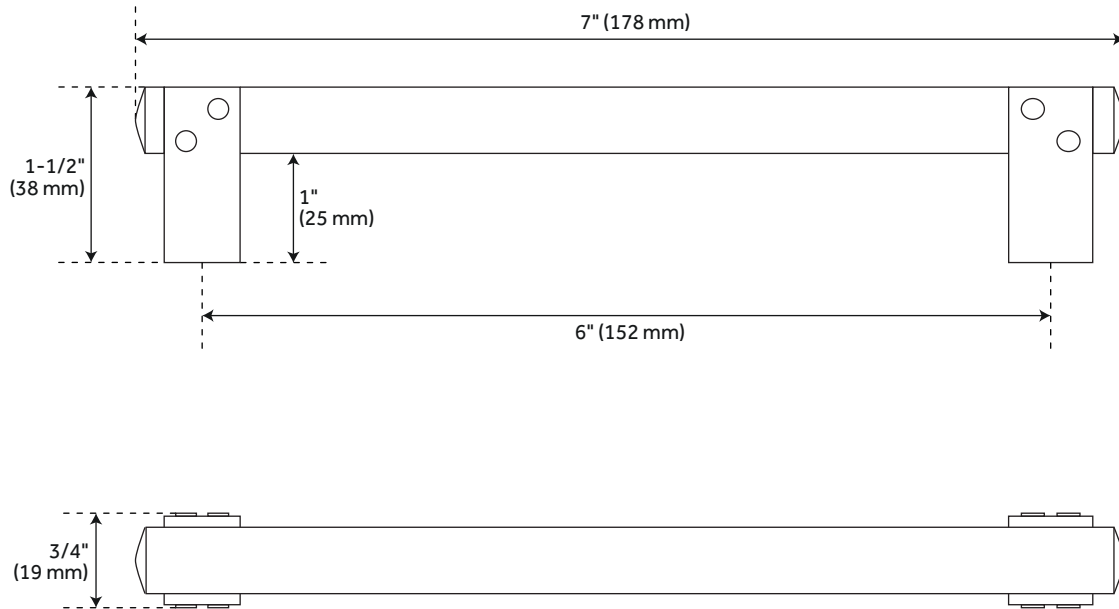

### FEATURES

- Width: 5"
- Height: 3/4"
- Depth: 1-1/2"
- Centers: 4"

### PRODUCT IMAGE

All dimensions and specifications are nominal and may vary. Use actual products for accuracy in critical situations.

PAGE 2

### FEATURES

- Width: 7"
- Height: 3/4"
- Depth: 1-1/2"
- Centers: 6"