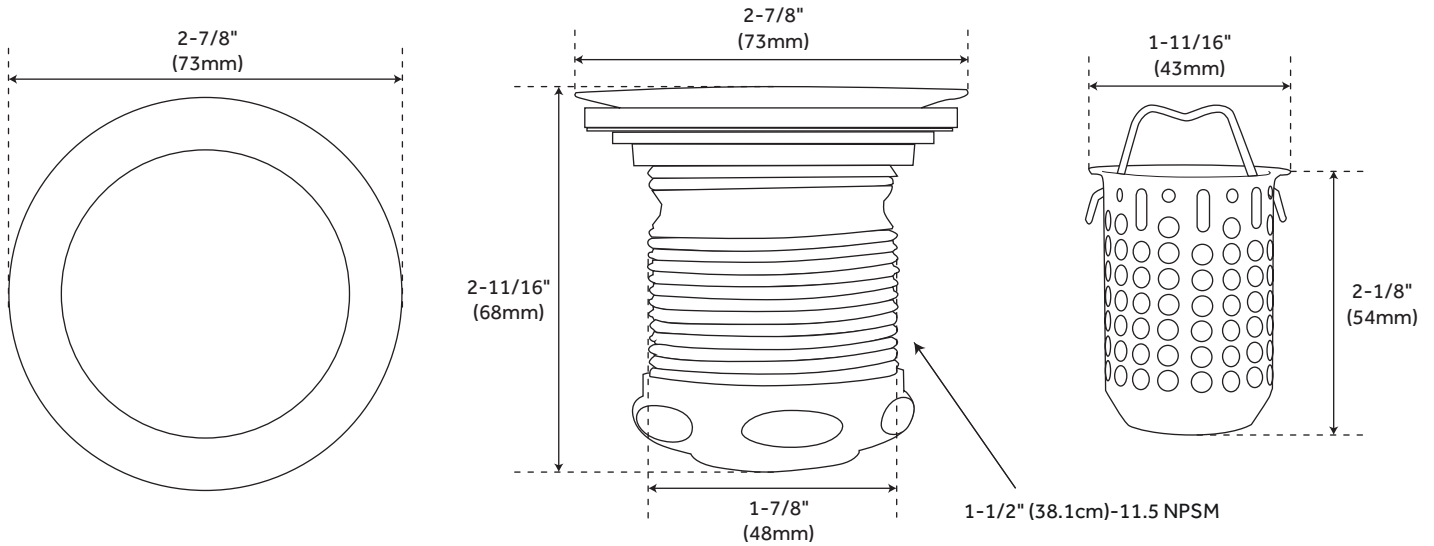

# 2 - 1/4" BAR

### FEATURES

- Material: Brass
- Length: 2-7/8"
- Width: 2-7/8"
- Height: 2-7/8"
- Drain Size: 1-7/8"
- Maximum Sink Thickness: 1-1/2"
- Designed to fit 2" opening