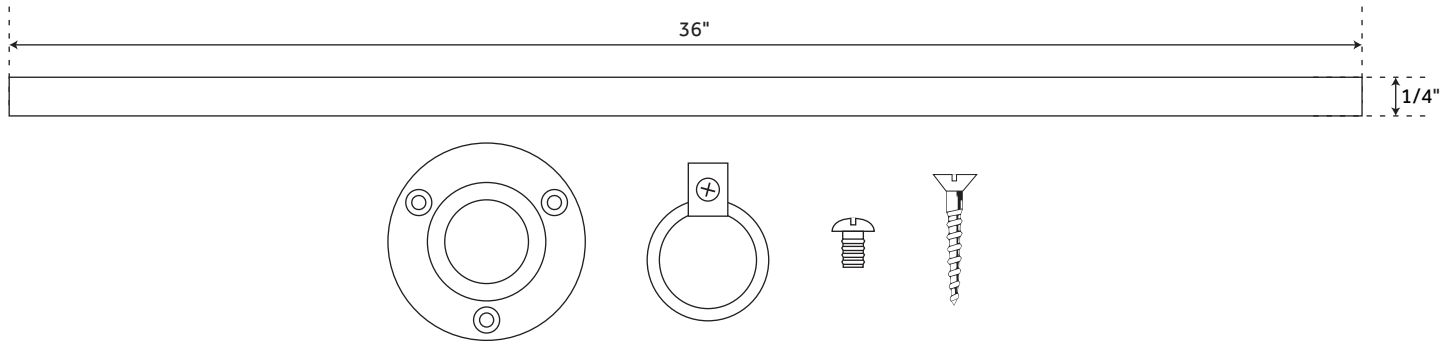

# SHOWER ROD SUPPORT

STANDARD SOLID STEEL SHOWER ROD CEILING SUPPORT

SKU: 900714

## FEATURES

Material: Steel  
Rod Length: 36"  
Rod Diameter: 1/4"