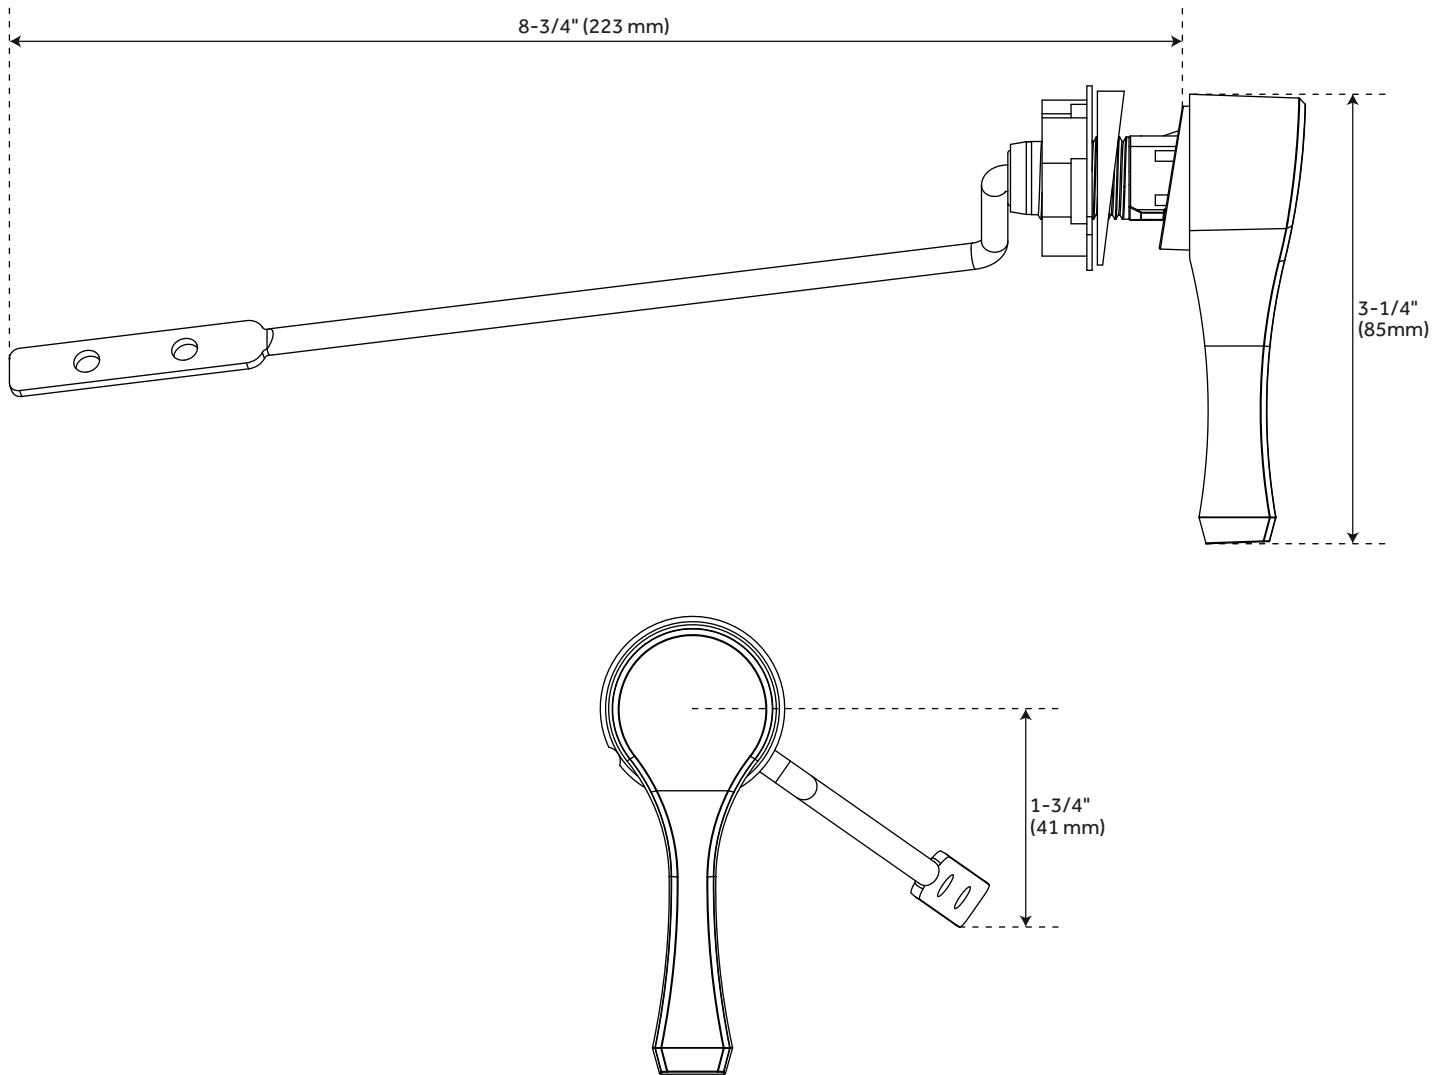

## FEATURES

Material: Brass  
Length: 3-3/8"  
Width: 1"  
Height: 1-1/4"

REVISED 3/29/2023

# CARRAWAY TOILET TANK HANDLE

SKU: 948033

Code: SH428

## ADDITIONAL FEATURES

- Solid brass trip lever and a zinc handle.
- Side mounted flush lever.
- Handle Length: 3-1/4".
- Handle Height: 1-1/4".
- Trip Lever Length: 8-3/4".

REVISED 3/29/2023

# CARRAWAY TOILET TANK HANDLE

SKU: 948033

MB428BN

All dimensions and specifications are nominal and may vary. Use actual products for accuracy in critical situations.