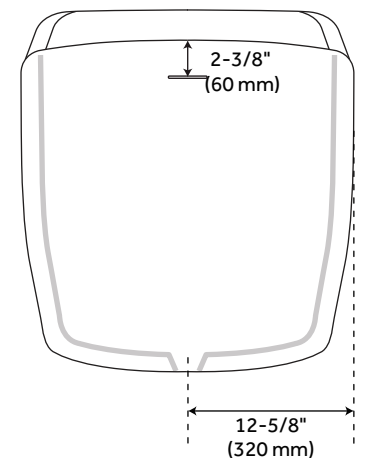

66" SHEBA SOLID SURFACE FREESTANDING TUB - INTEGRAL OVERFLOW & WHITE DRAIN - MATTE

SKU: 425987
Code: SH425987

FEATURES

Installation Type: Freestanding
Product Finish: White
Material: Solid Surface
Length: 66-1/8"
Width: 28"
Height: 28-3/4"
Water Depth To Overflow: 17-1/8"
Rim Thickness: 1"
Drain Included: Yes
Water Depth to Rim: 19-1/2"
Tub Overflow: Yes
Integral Drain & Overflow: Yes
Tub Interior Length: 47-1/4"
Tub Interior Width: 17-3/4"
Water Capacity (Gallons): 57
Tub Weight Uncrated (lbs): 308
Tub Weight Crated (lbs): 396

CSA B45.5/IAPMO Z124
Massachusetts Accepted
LISTED ID: SH112150MWH

REVISED 4/3/2024

66" SHEBA SOLID SURFACE FREESTANDING TUB - INTEGRAL OVERFLOW & WHITE DRAIN - MATTE

SKU: 425987

Code: SH425987

ADDITIONAL FEATURES

- 66" Dimensions: 66-1/8" L x 25-1/4" - 28" W x 24" - 28-3/4" H ($\pm 1"$).
- Tub is 1" at rim.
- Water capacity with integral overflow: 57 gallons.
- Tub material is solid and the same color throughout.
- Exterior matte finish is easy to maintain and repair, if needed.
- Optional Quick Connect Drop-In Drain Kit Includes:
 - Floor Plate, 1-1/2" PVC Pipe, 2" x 1-1/2" Trap Adapters, 1 Brass Threaded, 1 Brass Unthreaded Tailpiece and Plug.
 - Installs above your subfloor, but underneath your cement floor or tile, so you do not need access below the fixture.

REVISED 4/3/2024

66" SHEBA SOLID SURFACE FREESTANDING TUB - MATTE FINISH

All dimensions and specifications are nominal and may vary. Use actual products for accuracy in critical situations