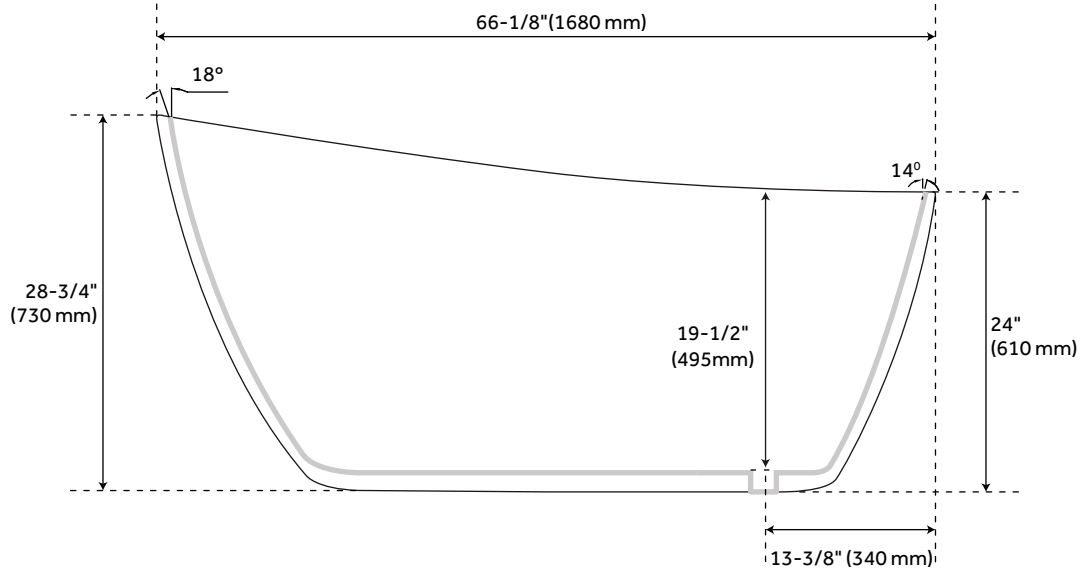

66" SHEBA SOLID SURFACE FREESTANDING TUB - INTEGRAL OVERFLOW & WHITE DRAIN - MATTE

SKU: 425987
Code: SH425987

FEATURES

Installation Type: Freestanding
Product Finish: White
Material: Solid Surface
Length: 66-1/8"
Width: 28"
Height: 28-3/4"
Water Depth To Overflow: 17-1/8"
Rim Thickness: 1"
Drain Included: Yes
Water Depth to Rim: 19-1/2"
Tub Overflow: Yes
Integral Drain & Overflow: Yes
Tub Interior Length: 47-1/4"
Tub Interior Width: 17-3/4"
Water Capacity (Gallons): 57
Tub Weight Uncrated (lbs): 308
Tub Weight Crated (lbs): 396

CSA B45.5/IAPMO Z124
Massachusetts Accepted
LISTED ID: SH112150MWH

REVISED 4/3/2024

66" SHEBA SOLID SURFACE FREESTANDING TUB - INTEGRAL OVERFLOW & WHITE DRAIN - MATTE

SKU: 425987

Code: SH425987

ADDITIONAL FEATURES

- 66" Dimensions: 66-1/8" L x 25-1/4" - 28" W x 24" - 28-3/4" H ($\pm 1"$).
- Tub is 1" at rim.
- Water capacity with integral overflow: 57 gallons.
- Tub material is solid and the same color throughout.
- Exterior matte finish is easy to maintain and repair, if needed.
- Optional Quick Connect Drop-In Drain Kit Includes:
 - Floor Plate, 1-1/2" PVC Pipe, 2" x 1-1/2" Trap Adapters, 1 Brass Threaded, 1 Brass Unthreaded Tailpiece and Plug.
 - Installs above your subfloor, but underneath your cement floor or tile, so you do not need access below the fixture.

REVISED 4/3/2024

66" SHEBA SOLID SURFACE FREESTANDING TUB - MATTE FINISH

All dimensions and specifications are nominal and may vary. Use actual products for accuracy in critical situations