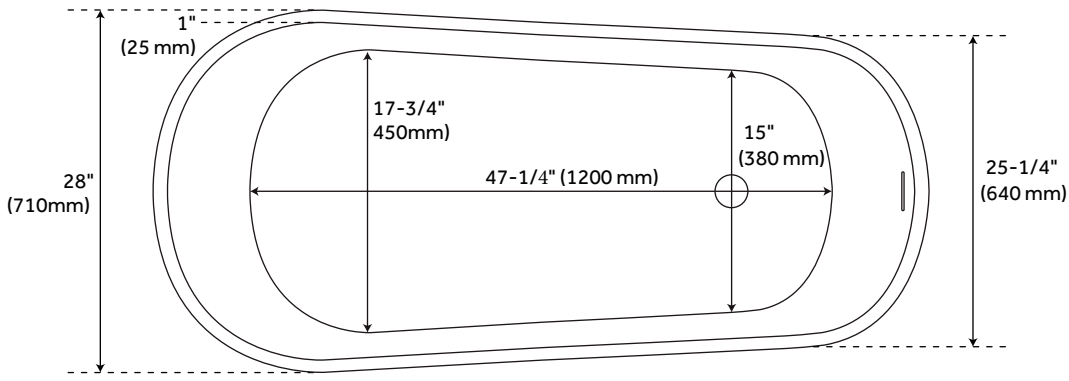

66" SHEBA SOLID SURFACE FREESTANDING TUB - INTEGRAL OVERFLOW & WHITE DRAIN - MATTE

SKU: 425987
Code: SH425987

FEATURES

Installation Type: Freestanding
Product Finish: White
Material: Solid Surface
Length: 66-1/8"
Width: 28"
Height: 28-3/4"
Water Depth To Overflow: 17-1/8"
Rim Thickness: 1"
Drain Included: Yes
Water Depth to Rim: 19-1/2"
Tub Overflow: Yes
Integral Drain & Overflow: Yes
Tub Interior Length: 47-1/4"
Tub Interior Width: 17-3/4"
Water Capacity (Gallons): 57
Tub Weight Uncrated (lbs): 308
Tub Weight Crated (lbs): 396

CSA B45.5/IAPMO Z124
Massachusetts Accepted
LISTED ID: SH112150MWH

REVISED 4/3/2024

66" SHEBA SOLID SURFACE FREESTANDING TUB - INTEGRAL OVERFLOW & WHITE DRAIN - MATTE

SKU: 425987

Code: SH425987

ADDITIONAL FEATURES

- 66" Dimensions: 66-1/8" L x 25-1/4" - 28" W x 24" - 28-3/4" H ($\pm 1"$).
- Tub is 1" at rim.
- Water capacity with integral overflow: 57 gallons.
- Tub material is solid and the same color throughout.
- Exterior matte finish is easy to maintain and repair, if needed.
- Optional Quick Connect Drop-In Drain Kit Includes:
 - Floor Plate, 1-1/2" PVC Pipe, 2" x 1-1/2" Trap Adapters, 1 Brass Threaded, 1 Brass Unthreaded Tailpiece and Plug.
 - Installs above your subfloor, but underneath your cement floor or tile, so you do not need access below the fixture.

REVISED 4/3/2024

66" SHEBA SOLID SURFACE FREESTANDING TUB - MATTE FINISH

All dimensions and specifications are nominal and may vary. Use actual products for accuracy in critical situations