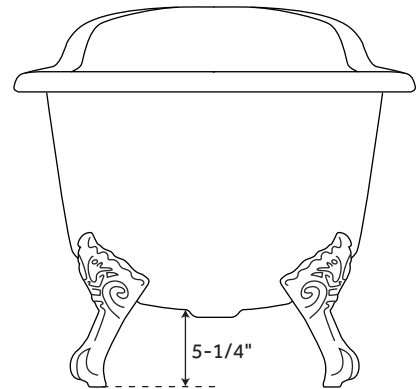

66" GOODWIN

CAST IRON CLAWFOOT TUB - IMPERIAL FEET

SKU: 931049, 916652, 931050, 937996, 931042, 931043, 931051

Optional Overflow Rough-in

FEATURES

- Design: Traditional
- Overflow Hole: Yes
- Material: Cast Iron
- Length: 66"
- Width: 29-1/2"
- Height: 29"
- Tub Interior Length: 41"
- Tub Interior Width: 16"
- Water Depth To Overflow: 13-1/2"
- Interior Treatment: White Porcelain Enamel
- Feet Type: Ball & Claw
- Feet Material: Cast Iron
- Tap Deck: No
- Drain Placement: End
- Faucet Drillings: Roll Top - No Drillings
- Water Capacity (Gallons): 38
- Built-In Adjusters: Yes
- Tub Weight Uncrated (lbs): 333
- Tub Weight Crated (lbs): 443