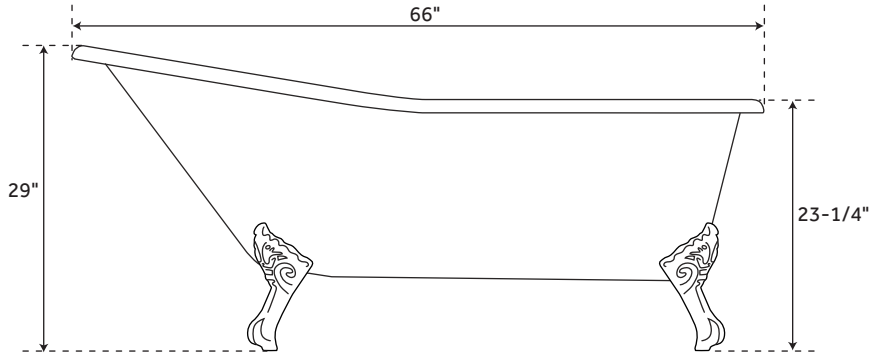

66" GOODWIN

CAST IRON CLAWFOOT TUB - IMPERIAL FEET

SKU: 931049, 916652, 931050, 937996, 931042, 931043, 931051

Optional Overflow Rough-in

FEATURES

- Design: Traditional
- Overflow Hole: Yes
- Material: Cast Iron
- Length: 66"
- Width: 29-1/2"
- Height: 29"
- Tub Interior Length: 41"
- Tub Interior Width: 16"
- Water Depth To Overflow: 13-1/2"
- Interior Treatment: White Porcelain Enamel
- Feet Type: Ball & Claw
- Feet Material: Cast Iron
- Tap Deck: No
- Drain Placement: End
- Faucet Drillings: Roll Top - No Drillings
- Water Capacity (Gallons): 38
- Built-In Adjusters: Yes
- Tub Weight Uncrated (lbs): 333
- Tub Weight Crated (lbs): 443