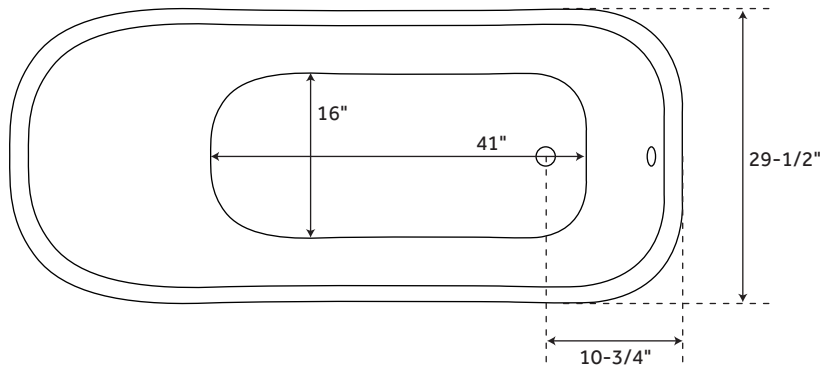

66" GOODWIN

CAST IRON CLAWFOOT TUB - IMPERIAL FEET

SKU: 931049, 916652, 931050, 937996, 931042, 931043, 931051

Optional Overflow Rough-in

FEATURES

- Design: Traditional
- Overflow Hole: Yes
- Material: Cast Iron
- Length: 66"
- Width: 29-1/2"
- Height: 29"
- Tub Interior Length: 41"
- Tub Interior Width: 16"
- Water Depth To Overflow: 13-1/2"
- Interior Treatment: White Porcelain Enamel
- Feet Type: Ball & Claw
- Feet Material: Cast Iron
- Tap Deck: No
- Drain Placement: End
- Faucet Drillings: Roll Top - No Drillings
- Water Capacity (Gallons): 38
- Built-In Adjusters: Yes
- Tub Weight Uncrated (lbs): 333
- Tub Weight Crated (lbs): 443

CODES/STANDARDS

Product Finish: Black

- Medium Gray
- Light Yellow
- Slate Blue

cUPC
ASME A112.19.1/CSA B45.2

Product Finish: Light Gray
Dark Gray

cUPC
ASME A112.19.1/CSA B45.2
MA Accepted Product

Product Finish: White