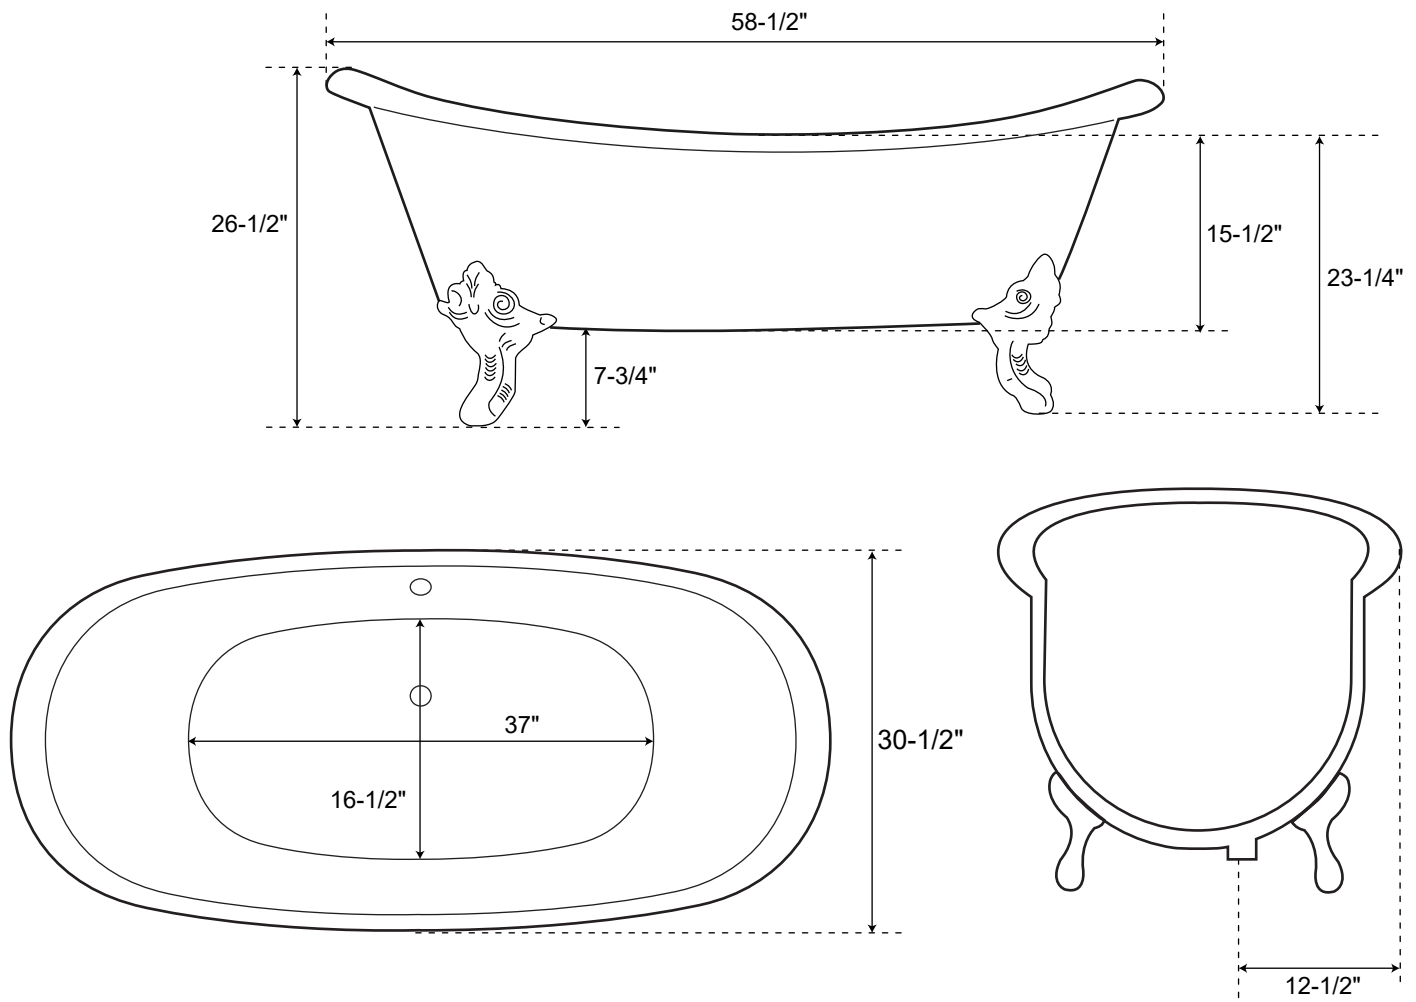

## SPECIFICATIONS

Overall Dimensions	58-1/2" L x 30-1/2" W (front to back) x 26-1/2" H
Water Capacity	
without overflow	N/A
with overflow	34 gallons
Water Depth	
to top of tub	N/A
to overflow	13" H
Tub Weight Uncrated	313 lbs.
Tub Rim	3" wide on end; 2-1/4" wide on front and back
Faucet Configurations	No Drillings Tap Deck - 7" Rim Holes

# 59" Lena

Cast Iron Clawfoot Tub  
Monarch Imperial Feet

*All measurements are approximate. Measurements may vary +/- 1/2".  
Depending on the fit of feet, measurements may vary.*

## SPECIFICATIONS

Overall Dimensions	72" L x 30" W (front to back) x 30" H
Water Capacity	
without overflow	N/A
with overflow	57 gallons
Water Depth	
to top of tub	N/A
to overflow	13-3/4" H
Tub Weight Uncrated	411 lbs.
Tub Rim	3" wide on end; 2-1/4" wide on front and back
Faucet Configurations	No Drillings Tap Deck - 7" Rim Holes Tap Deck - No Drillings

# 72" Lena

Cast Iron Clawfoot Tub  
Monarch Imperial Feet

**All measurements are approximate. Measurements may vary +/- 1/2".  
Depending on the fit of feet, measurements may vary.**