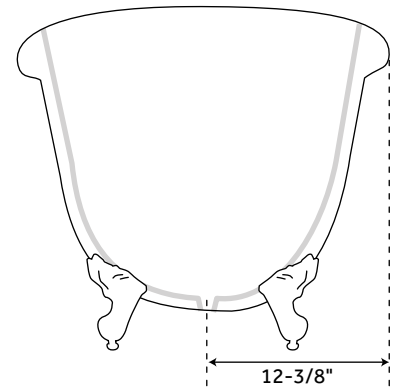

51" ULTRA

ACRYLIC SLIPPER CLAWFOOT TUB

SKU: 915426

FEATURES

- Product Finish: White
- Features: Custom Painting Available
- Overflow Hole: Optional
- Shape: Oval
- Material: Acrylic
- Feet Type: Imperial
- Feet Material: Cast Aluminum
- Drain Included: Optional
- Drain Placement: End
- Faucet Included: No
- Faucet Drillings: Roll Top - No Drillings
- Built-In Adjusters: Yes
- Water Depth Without/With Overflow: 16-1/2"/13-3/4"
- Water Capacity Without/With Overflow (Gallons): 35/29
- Tub Weight Uncrated (lbs): 62
- Tub Weight Crated (lbs): 172

55" ULTRA

ACRYLIC SLIPPER CLAWFOOT TUB

SKU: 915426

FEATURES

- Product Finish: White
- Features: Custom Painting Available
- Overflow Hole: Optional
- Shape: Oval
- Material: Acrylic
- Feet Type: Imperial
- Feet Material: Cast Aluminum
- Drain Included: Optional
- Drain Placement: End
- Faucet Included: No
- Faucet Drillings: Roll Top - No Drillings
- Built-In Adjusters: Yes
- Water Depth Without/With Overflow: 17"/14-1/4"
- Water Capacity Without/With Overflow (Gallons): 42/35
- Tub Weight Uncrated (lbs): 65
- Tub Weight Crated (lbs): 175