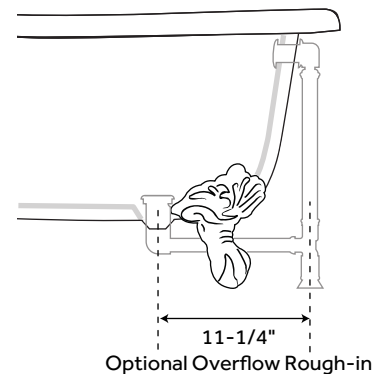

55" ULTRA

ACRYLIC SLIPPER CLAWFOOT TUB

SKU: 915426

FEATURES

- Product Finish: White
- Features: Custom Painting Available
- Overflow Hole: Optional
- Shape: Oval
- Material: Acrylic
- Feet Type: Imperial
- Feet Material: Cast Aluminum
- Drain Included: Optional
- Drain Placement: End
- Faucet Included: No
- Faucet Drillings: Roll Top - No Drillings
- Built-In Adjusters: Yes
- Water Depth Without/With Overflow: 17"/14-1/4"
- Water Capacity Without/With Overflow (Gallons): 42/35
- Tub Weight Uncrated (lbs): 65
- Tub Weight Crated (lbs): 175

61" ULTRA

ACRYLIC SLIPPER CLAWFOOT TUB

SKU: 915426

FEATURES

- Product Finish: White
- Features: Custom Painting Available
- Overflow Hole: Optional
- Shape: Oval
- Material: Acrylic
- Feet Type: Imperial
- Feet Material: Cast Aluminum
- Drain Included: Optional
- Drain Placement: End
- Faucet Included: No
- Faucet Drillings: Roll Top - No Drillings
- Built-In Adjusters: Yes
- Water Depth Without/With Overflow: 18"/15-1/4"
- Water Capacity Without/With Overflow (Gallons): 49/42
- Tub Weight Uncrated (lbs): 72
- Tub Weight Crated (lbs): 182