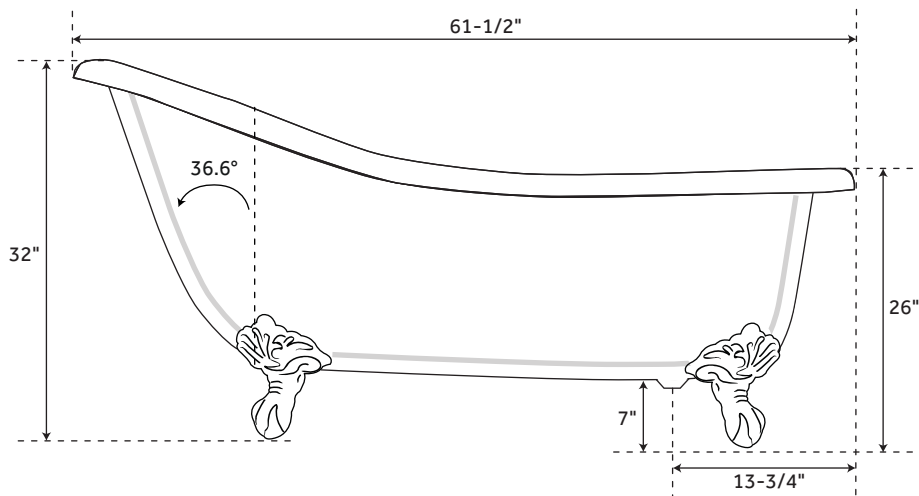

51" ULTRA

ACRYLIC SLIPPER CLAWFOOT TUB

SKU: 915426

FEATURES

- Product Finish: White
- Features: Custom Painting Available
- Overflow Hole: Optional
- Shape: Oval
- Material: Acrylic
- Feet Type: Imperial
- Feet Material: Cast Aluminum
- Drain Included: Optional
- Drain Placement: End
- Faucet Included: No
- Faucet Drillings: Roll Top - No Drillings
- Built-In Adjusters: Yes
- Water Depth Without/With Overflow: 16-1/2"/13-3/4"
- Water Capacity Without/With Overflow (Gallons): 35/29
- Tub Weight Uncrated (lbs): 62
- Tub Weight Crated (lbs): 172

55" ULTRA

ACRYLIC SLIPPER CLAWFOOT TUB

SKU: 915426

FEATURES

- Product Finish: White
- Features: Custom Painting Available
- Overflow Hole: Optional
- Shape: Oval
- Material: Acrylic
- Feet Type: Imperial
- Feet Material: Cast Aluminum
- Drain Included: Optional
- Drain Placement: End
- Faucet Included: No
- Faucet Drillings: Roll Top - No Drillings
- Built-In Adjusters: Yes
- Water Depth Without/With Overflow: 17"/14-1/4"
- Water Capacity Without/With Overflow (Gallons): 42/35
- Tub Weight Uncrated (lbs): 65
- Tub Weight Crated (lbs): 175

61" ULTRA

ACRYLIC SLIPPER CLAWFOOT TUB

SKU: 915426

FEATURES

- Product Finish: White
- Features: Custom Painting Available
- Overflow Hole: Optional
- Shape: Oval
- Material: Acrylic
- Feet Type: Imperial
- Feet Material: Cast Aluminum
- Drain Included: Optional
- Drain Placement: End
- Faucet Included: No
- Faucet Drillings: Roll Top - No Drillings
- Built-In Adjusters: Yes
- Water Depth Without/With Overflow: 18"/15-1/4"
- Water Capacity Without/With Overflow (Gallons): 49/42
- Tub Weight Uncrated (lbs): 72
- Tub Weight Crated (lbs): 182