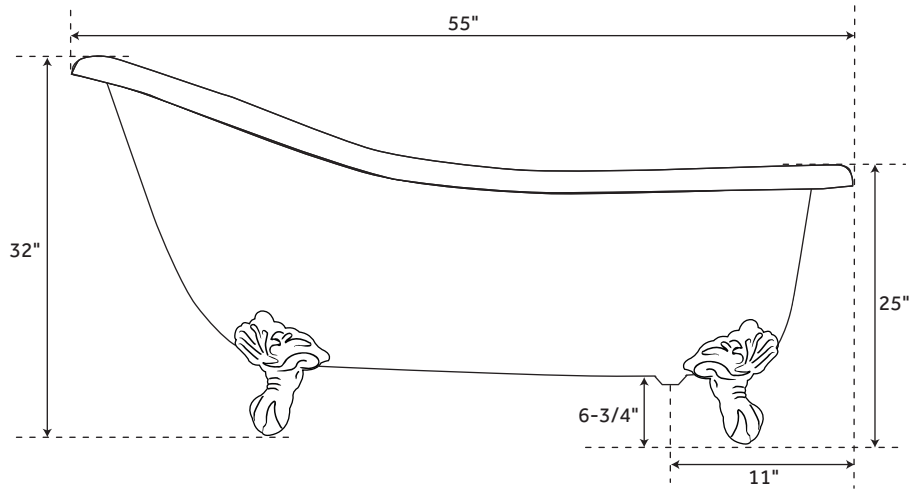

51" ULTRA

ACRYLIC SLIPPER CLAWFOOT TUB

SKU: 915426

FEATURES

- Product Finish: White
- Features: Custom Painting Available
- Overflow Hole: Optional
- Shape: Oval
- Material: Acrylic
- Feet Type: Imperial
- Feet Material: Cast Aluminum
- Drain Included: Optional
- Drain Placement: End
- Faucet Included: No
- Faucet Drillings: Roll Top - No Drillings
- Built-In Adjusters: Yes
- Water Depth Without/With Overflow: 16-1/2"/13-3/4"
- Water Capacity Without/With Overflow (Gallons): 35/29
- Tub Weight Uncrated (lbs): 62
- Tub Weight Crated (lbs): 172

55" ULTRA

ACRYLIC SLIPPER CLAWFOOT TUB

SKU: 915426

FEATURES

- Product Finish: White
- Features: Custom Painting Available
- Overflow Hole: Optional
- Shape: Oval
- Material: Acrylic
- Feet Type: Imperial
- Feet Material: Cast Aluminum
- Drain Included: Optional
- Drain Placement: End
- Faucet Included: No
- Faucet Drillings: Roll Top - No Drillings
- Built-In Adjusters: Yes
- Water Depth Without/With Overflow: 17"/14-1/4"
- Water Capacity Without/With Overflow (Gallons): 42/35
- Tub Weight Uncrated (lbs): 65
- Tub Weight Crated (lbs): 175