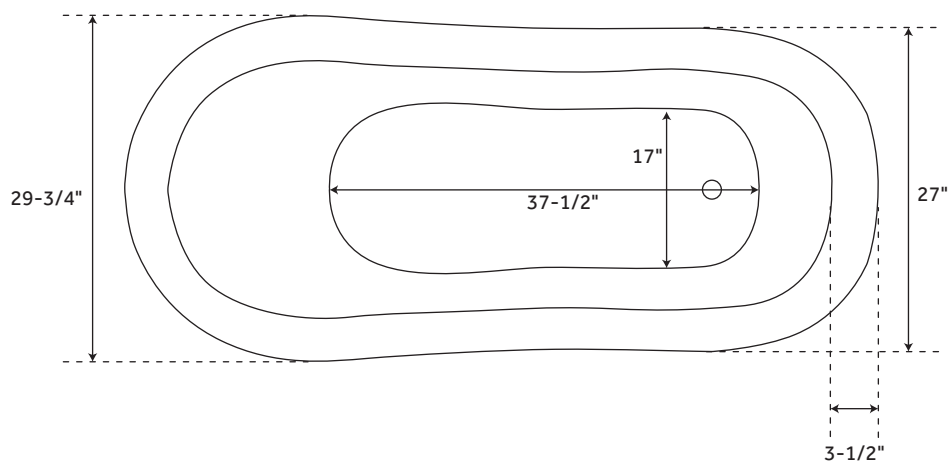

55" ULTRA

ACRYLIC SLIPPER CLAWFOOT TUB

SKU: 915426

FEATURES

- Product Finish: White
- Features: Custom Painting Available
- Overflow Hole: Optional
- Shape: Oval
- Material: Acrylic
- Feet Type: Imperial
- Feet Material: Cast Aluminum
- Drain Included: Optional
- Drain Placement: End
- Faucet Included: No
- Faucet Drillings: Roll Top - No Drillings
- Built-In Adjusters: Yes
- Water Depth Without/With Overflow: 17"/14-1/4"
- Water Capacity Without/With Overflow (Gallons): 42/35
- Tub Weight Uncrated (lbs): 65
- Tub Weight Crated (lbs): 175

61" ULTRA

ACRYLIC SLIPPER CLAWFOOT TUB

SKU: 915426

FEATURES

- Product Finish: White
- Features: Custom Painting Available
- Overflow Hole: Optional
- Shape: Oval
- Material: Acrylic
- Feet Type: Imperial
- Feet Material: Cast Aluminum
- Drain Included: Optional
- Drain Placement: End
- Faucet Included: No
- Faucet Drillings: Roll Top - No Drillings
- Built-In Adjusters: Yes
- Water Depth Without/With Overflow: 18"/15-1/4"
- Water Capacity Without/With Overflow (Gallons): 49/42
- Tub Weight Uncrated (lbs): 72
- Tub Weight Crated (lbs): 182