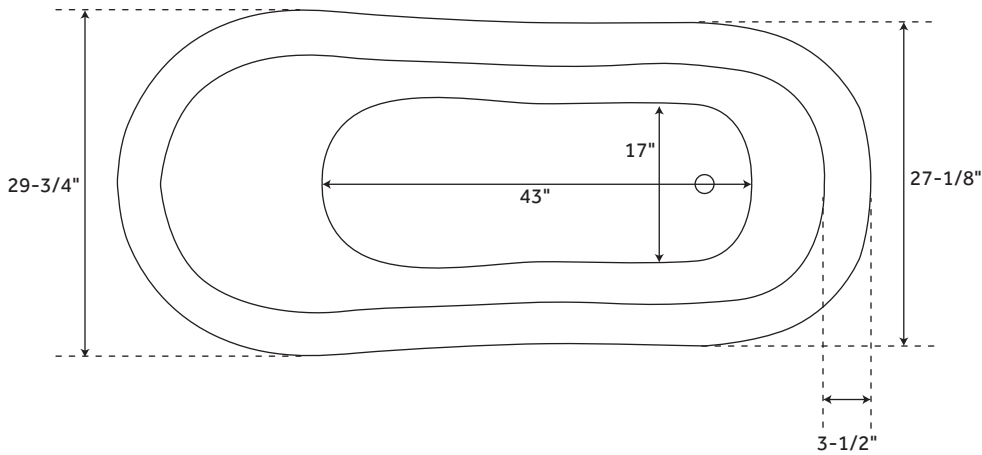

67" ULTRA

ACRYLIC SLIPPER CLAWFOOT TUB

SKU: 915426

FEATURES

- Product Finish: White
- Features: Custom Painting Available
- Overflow Hole: Optional
- Shape: Oval
- Material: Acrylic
- Feet Type: Imperial
- Feet Material: Cast Aluminum
- Drain Included: Optional
- Drain Placement: End
- Faucet Included: No
- Faucet Drillings: Roll Top - No Drillings
- Built-In Adjusters: Yes
- Water Depth Without/With Overflow: 18"/15-1/4"
- Water Capacity Without/With Overflow (Gallons): 56/48
- Tub Weight Uncrated (lbs): 79
- Tub Weight Crated (lbs): 189