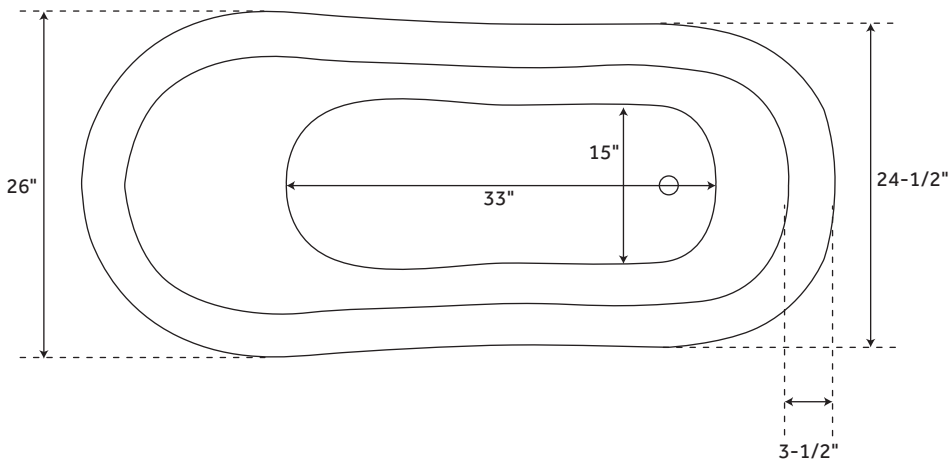

51" ULTRA

ACRYLIC SLIPPER CLAWFOOT TUB

SKU: 915426

FEATURES

- Product Finish: White
- Features: Custom Painting Available
- Overflow Hole: Optional
- Shape: Oval
- Material: Acrylic
- Feet Type: Imperial
- Feet Material: Cast Aluminum
- Drain Included: Optional
- Drain Placement: End
- Faucet Included: No
- Faucet Drillings: Roll Top - No Drillings
- Built-In Adjusters: Yes
- Water Depth Without/With Overflow: 16-1/2"/13-3/4"
- Water Capacity Without/With Overflow (Gallons): 35/29
- Tub Weight Uncrated (lbs): 62
- Tub Weight Crated (lbs): 172

55" ULTRA

ACRYLIC SLIPPER CLAWFOOT TUB

SKU: 915426

FEATURES

- Product Finish: White
- Features: Custom Painting Available
- Overflow Hole: Optional
- Shape: Oval
- Material: Acrylic
- Feet Type: Imperial
- Feet Material: Cast Aluminum
- Drain Included: Optional
- Drain Placement: End
- Faucet Included: No
- Faucet Drillings: Roll Top - No Drillings
- Built-In Adjusters: Yes
- Water Depth Without/With Overflow: 17"/14-1/4"
- Water Capacity Without/With Overflow (Gallons): 42/35
- Tub Weight Uncrated (lbs): 65
- Tub Weight Crated (lbs): 175