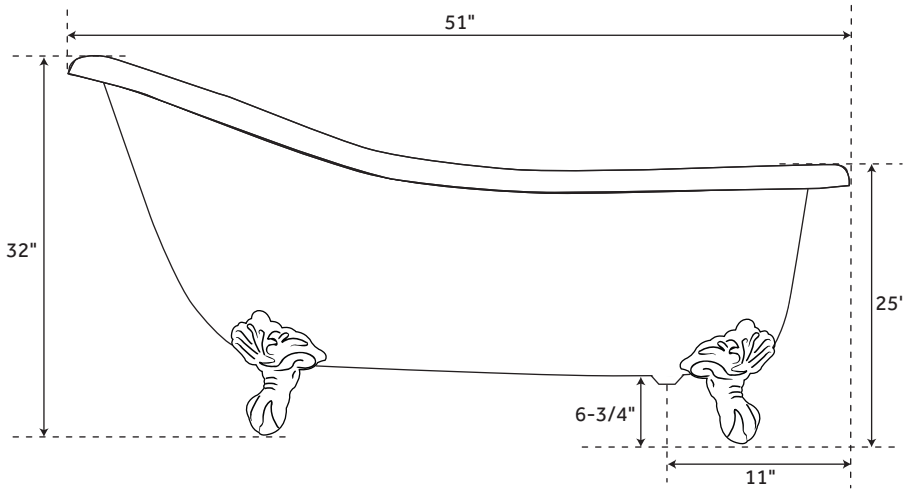

51" ULTRA

ACRYLIC SLIPPER CLAWFOOT TUB

SKU: 915426

FEATURES

- Product Finish: White
- Features: Custom Painting Available
- Overflow Hole: Optional
- Shape: Oval
- Material: Acrylic
- Feet Type: Imperial
- Feet Material: Cast Aluminum
- Drain Included: Optional
- Drain Placement: End
- Faucet Included: No
- Faucet Drillings: Roll Top - No Drillings
- Built-In Adjusters: Yes
- Water Depth Without/With Overflow: 16-1/2"/13-3/4"
- Water Capacity Without/With Overflow (Gallons): 35/29
- Tub Weight Uncrated (lbs): 62
- Tub Weight Crated (lbs): 172

55" ULTRA

ACRYLIC SLIPPER CLAWFOOT TUB

SKU: 915426

FEATURES

- Product Finish: White
- Features: Custom Painting Available
- Overflow Hole: Optional
- Shape: Oval
- Material: Acrylic
- Feet Type: Imperial
- Feet Material: Cast Aluminum
- Drain Included: Optional
- Drain Placement: End
- Faucet Included: No
- Faucet Drillings: Roll Top - No Drillings
- Built-In Adjusters: Yes
- Water Depth Without/With Overflow: 17"/14-1/4"
- Water Capacity Without/With Overflow (Gallons): 42/35
- Tub Weight Uncrated (lbs): 65
- Tub Weight Crated (lbs): 175