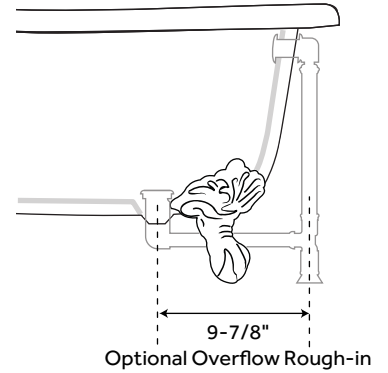

51" ULTRA

ACRYLIC SLIPPER CLAWFOOT TUB

SKU: 915426

FEATURES

- Product Finish: White
- Features: Custom Painting Available
- Overflow Hole: Optional
- Shape: Oval
- Material: Acrylic
- Feet Type: Imperial
- Feet Material: Cast Aluminum
- Drain Included: Optional
- Drain Placement: End
- Faucet Included: No
- Faucet Drillings: Roll Top - No Drillings
- Built-In Adjusters: Yes
- Water Depth Without/With Overflow: 16-1/2"/13-3/4"
- Water Capacity Without/With Overflow (Gallons): 35/29
- Tub Weight Uncrated (lbs): 62
- Tub Weight Crated (lbs): 172

55" ULTRA

ACRYLIC SLIPPER CLAWFOOT TUB

SKU: 915426

FEATURES

- Product Finish: White
- Features: Custom Painting Available
- Overflow Hole: Optional
- Shape: Oval
- Material: Acrylic
- Feet Type: Imperial
- Feet Material: Cast Aluminum
- Drain Included: Optional
- Drain Placement: End
- Faucet Included: No
- Faucet Drillings: Roll Top - No Drillings
- Built-In Adjusters: Yes
- Water Depth Without/With Overflow: 17"/14-1/4"
- Water Capacity Without/With Overflow (Gallons): 42/35
- Tub Weight Uncrated (lbs): 65
- Tub Weight Crated (lbs): 175