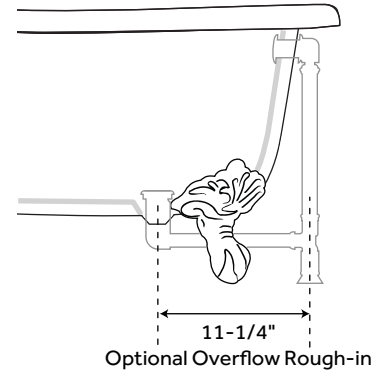

61" ULTRA

ACRYLIC SLIPPER CLAWFOOT TUB

SKU: 915426

FEATURES

- Product Finish: White
- Features: Custom Painting Available
- Overflow Hole: Optional
- Shape: Oval
- Material: Acrylic
- Feet Type: Imperial
- Feet Material: Cast Aluminum
- Drain Included: Optional
- Drain Placement: End
- Faucet Included: No
- Faucet Drillings: Roll Top - No Drillings
- Built-In Adjusters: Yes
- Water Depth Without/With Overflow: 18"/15-1/4"
- Water Capacity Without/With Overflow (Gallons): 49/42
- Tub Weight Uncrated (lbs): 72
- Tub Weight Crated (lbs): 182

67" ULTRA

ACRYLIC SLIPPER CLAWFOOT TUB

SKU: 915426

FEATURES

- Product Finish: White
- Features: Custom Painting Available
- Overflow Hole: Optional
- Shape: Oval
- Material: Acrylic
- Feet Type: Imperial
- Feet Material: Cast Aluminum
- Drain Included: Optional
- Drain Placement: End
- Faucet Included: No
- Faucet Drillings: Roll Top - No Drillings
- Built-In Adjusters: Yes
- Water Depth Without/With Overflow: 18"/15-1/4"
- Water Capacity Without/With Overflow (Gallons): 56/48
- Tub Weight Uncrated (lbs): 79
- Tub Weight Crated (lbs): 189