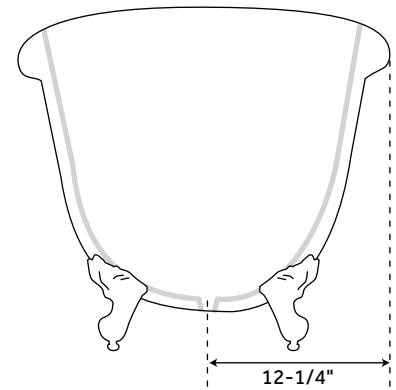

51" ULTRA

ACRYLIC SLIPPER CLAWFOOT TUB

SKU: 915426

FEATURES

- Product Finish: White
- Features: Custom Painting Available
- Overflow Hole: Optional
- Shape: Oval
- Material: Acrylic
- Feet Type: Imperial
- Feet Material: Cast Aluminum
- Drain Included: Optional
- Drain Placement: End
- Faucet Included: No
- Faucet Drillings: Roll Top - No Drillings
- Built-In Adjusters: Yes
- Water Depth Without/With Overflow: 16-1/2"/13-3/4"
- Water Capacity Without/With Overflow (Gallons): 35/29
- Tub Weight Uncrated (lbs): 62
- Tub Weight Crated (lbs): 172

55" ULTRA

ACRYLIC SLIPPER CLAWFOOT TUB

SKU: 915426

FEATURES

- Product Finish: White
- Features: Custom Painting Available
- Overflow Hole: Optional
- Shape: Oval
- Material: Acrylic
- Feet Type: Imperial
- Feet Material: Cast Aluminum
- Drain Included: Optional
- Drain Placement: End
- Faucet Included: No
- Faucet Drillings: Roll Top - No Drillings
- Built-In Adjusters: Yes
- Water Depth Without/With Overflow: 17"/14-1/4"
- Water Capacity Without/With Overflow (Gallons): 42/35
- Tub Weight Uncrated (lbs): 65
- Tub Weight Crated (lbs): 175