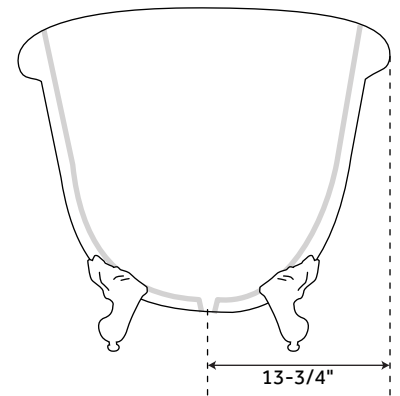

55" ULTRA

ACRYLIC SLIPPER CLAWFOOT TUB

SKU: 915426

FEATURES

- Product Finish: White
- Features: Custom Painting Available
- Overflow Hole: Optional
- Shape: Oval
- Material: Acrylic
- Feet Type: Imperial
- Feet Material: Cast Aluminum
- Drain Included: Optional
- Drain Placement: End
- Faucet Included: No
- Faucet Drillings: Roll Top - No Drillings
- Built-In Adjusters: Yes
- Water Depth Without/With Overflow: 17"/14-1/4"
- Water Capacity Without/With Overflow (Gallons): 42/35
- Tub Weight Uncrated (lbs): 65
- Tub Weight Crated (lbs): 175

61" ULTRA

ACRYLIC SLIPPER CLAWFOOT TUB

SKU: 915426

FEATURES

- Product Finish: White
- Features: Custom Painting Available
- Overflow Hole: Optional
- Shape: Oval
- Material: Acrylic
- Feet Type: Imperial
- Feet Material: Cast Aluminum
- Drain Included: Optional
- Drain Placement: End
- Faucet Included: No
- Faucet Drillings: Roll Top - No Drillings
- Built-In Adjusters: Yes
- Water Depth Without/With Overflow: 18"/15-1/4"
- Water Capacity Without/With Overflow (Gallons): 49/42
- Tub Weight Uncrated (lbs): 72
- Tub Weight Crated (lbs): 182

67" ULTRA

ACRYLIC SLIPPER CLAWFOOT TUB

SKU: 915426

FEATURES

- Product Finish: White
- Features: Custom Painting Available
- Overflow Hole: Optional
- Shape: Oval
- Material: Acrylic
- Feet Type: Imperial
- Feet Material: Cast Aluminum
- Drain Included: Optional
- Drain Placement: End
- Faucet Included: No
- Faucet Drillings: Roll Top - No Drillings
- Built-In Adjusters: Yes
- Water Depth Without/With Overflow: 18"/15-1/4"
- Water Capacity Without/With Overflow (Gallons): 56/48
- Tub Weight Uncrated (lbs): 79
- Tub Weight Crated (lbs): 189