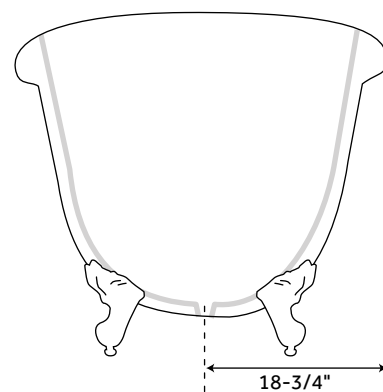

51" ULTRA

ACRYLIC SLIPPER CLAWFOOT TUB

SKU: 915426

FEATURES

- Product Finish: White
- Features: Custom Painting Available
- Overflow Hole: Optional
- Shape: Oval
- Material: Acrylic
- Feet Type: Imperial
- Feet Material: Cast Aluminum
- Drain Included: Optional
- Drain Placement: End
- Faucet Included: No
- Faucet Drillings: Roll Top - No Drillings
- Built-In Adjusters: Yes
- Water Depth Without/With Overflow: 16-1/2"/13-3/4"
- Water Capacity Without/With Overflow (Gallons): 35/29
- Tub Weight Uncrated (lbs): 62
- Tub Weight Crated (lbs): 172

55" ULTRA

ACRYLIC SLIPPER CLAWFOOT TUB

SKU: 915426

FEATURES

- Product Finish: White
- Features: Custom Painting Available
- Overflow Hole: Optional
- Shape: Oval
- Material: Acrylic
- Feet Type: Imperial
- Feet Material: Cast Aluminum
- Drain Included: Optional
- Drain Placement: End
- Faucet Included: No
- Faucet Drillings: Roll Top - No Drillings
- Built-In Adjusters: Yes
- Water Depth Without/With Overflow: 17"/14-1/4"
- Water Capacity Without/With Overflow (Gallons): 42/35
- Tub Weight Uncrated (lbs): 65
- Tub Weight Crated (lbs): 175

61" ULTRA

ACRYLIC SLIPPER CLAWFOOT TUB

SKU: 915426

FEATURES

- Product Finish: White
- Features: Custom Painting Available
- Overflow Hole: Optional
- Shape: Oval
- Material: Acrylic
- Feet Type: Imperial
- Feet Material: Cast Aluminum
- Drain Included: Optional
- Drain Placement: End
- Faucet Included: No
- Faucet Drillings: Roll Top - No Drillings
- Built-In Adjusters: Yes
- Water Depth Without/With Overflow: 18"/15-1/4"
- Water Capacity Without/With Overflow (Gallons): 49/42
- Tub Weight Uncrated (lbs): 72
- Tub Weight Crated (lbs): 182