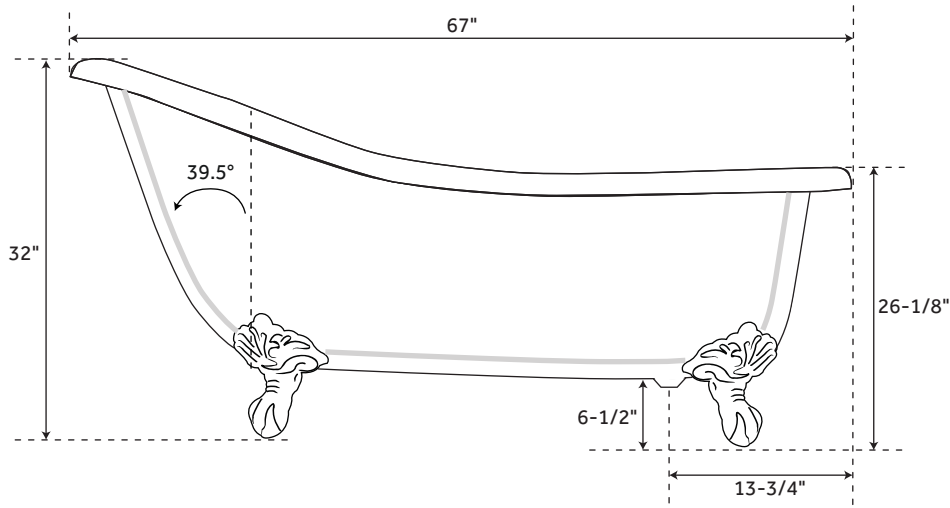

61" ULTRA

ACRYLIC SLIPPER CLAWFOOT TUB

SKU: 915426

FEATURES

- Product Finish: White
- Features: Custom Painting Available
- Overflow Hole: Optional
- Shape: Oval
- Material: Acrylic
- Feet Type: Imperial
- Feet Material: Cast Aluminum
- Drain Included: Optional
- Drain Placement: End
- Faucet Included: No
- Faucet Drillings: Roll Top - No Drillings
- Built-In Adjusters: Yes
- Water Depth Without/With Overflow: 18"/15-1/4"
- Water Capacity Without/With Overflow (Gallons): 49/42
- Tub Weight Uncrated (lbs): 72
- Tub Weight Crated (lbs): 182

67" ULTRA

ACRYLIC SLIPPER CLAWFOOT TUB

SKU: 915426

FEATURES

- Product Finish: White
- Features: Custom Painting Available
- Overflow Hole: Optional
- Shape: Oval
- Material: Acrylic
- Feet Type: Imperial
- Feet Material: Cast Aluminum
- Drain Included: Optional
- Drain Placement: End
- Faucet Included: No
- Faucet Drillings: Roll Top - No Drillings
- Built-In Adjusters: Yes
- Water Depth Without/With Overflow: 18"/15-1/4"
- Water Capacity Without/With Overflow (Gallons): 56/48
- Tub Weight Uncrated (lbs): 79
- Tub Weight Crated (lbs): 189