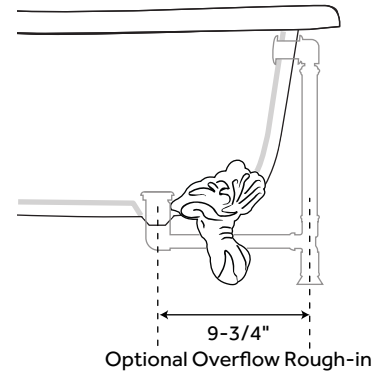

51" ULTRA

ACRYLIC SLIPPER CLAWFOOT TUB

SKU: 915426

FEATURES

- Product Finish: White
- Features: Custom Painting Available
- Overflow Hole: Optional
- Shape: Oval
- Material: Acrylic
- Feet Type: Imperial
- Feet Material: Cast Aluminum
- Drain Included: Optional
- Drain Placement: End
- Faucet Included: No
- Faucet Drillings: Roll Top - No Drillings
- Built-In Adjusters: Yes
- Water Depth Without/With Overflow: 16-1/2"/13-3/4"
- Water Capacity Without/With Overflow (Gallons): 35/29
- Tub Weight Uncrated (lbs): 62
- Tub Weight Crated (lbs): 172

55" ULTRA

ACRYLIC SLIPPER CLAWFOOT TUB

SKU: 915426

FEATURES

- Product Finish: White
- Features: Custom Painting Available
- Overflow Hole: Optional
- Shape: Oval
- Material: Acrylic
- Feet Type: Imperial
- Feet Material: Cast Aluminum
- Drain Included: Optional
- Drain Placement: End
- Faucet Included: No
- Faucet Drillings: Roll Top - No Drillings
- Built-In Adjusters: Yes
- Water Depth Without/With Overflow: 17"/14-1/4"
- Water Capacity Without/With Overflow (Gallons): 42/35
- Tub Weight Uncrated (lbs): 65
- Tub Weight Crated (lbs): 175