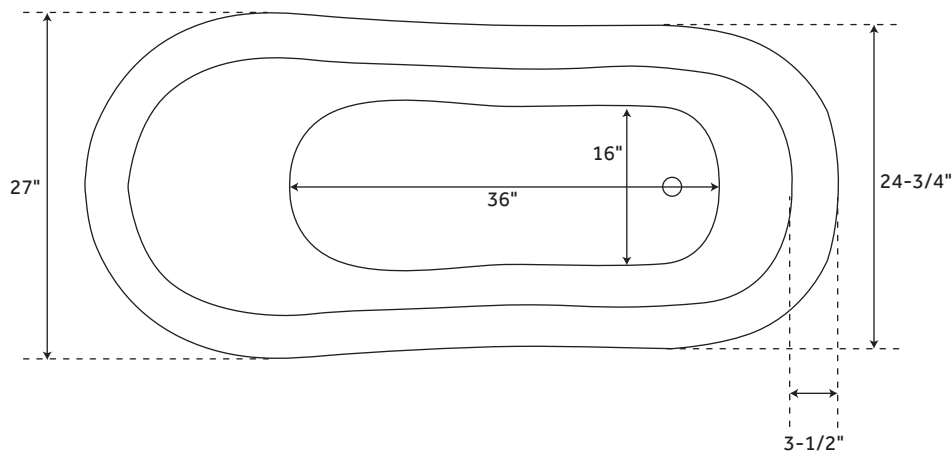

51" ULTRA

ACRYLIC SLIPPER CLAWFOOT TUB

SKU: 915426

FEATURES

- Product Finish: White
- Features: Custom Painting Available
- Overflow Hole: Optional
- Shape: Oval
- Material: Acrylic
- Feet Type: Imperial
- Feet Material: Cast Aluminum
- Drain Included: Optional
- Drain Placement: End
- Faucet Included: No
- Faucet Drillings: Roll Top - No Drillings
- Built-In Adjusters: Yes
- Water Depth Without/With Overflow: 16-1/2"/13-3/4"
- Water Capacity Without/With Overflow (Gallons): 35/29
- Tub Weight Uncrated (lbs): 62
- Tub Weight Crated (lbs): 172

55" ULTRA

ACRYLIC SLIPPER CLAWFOOT TUB

SKU: 915426

FEATURES

- Product Finish: White
- Features: Custom Painting Available
- Overflow Hole: Optional
- Shape: Oval
- Material: Acrylic
- Feet Type: Imperial
- Feet Material: Cast Aluminum
- Drain Included: Optional
- Drain Placement: End
- Faucet Included: No
- Faucet Drillings: Roll Top - No Drillings
- Built-In Adjusters: Yes
- Water Depth Without/With Overflow: 17"/14-1/4"
- Water Capacity Without/With Overflow (Gallons): 42/35
- Tub Weight Uncrated (lbs): 65
- Tub Weight Crated (lbs): 175