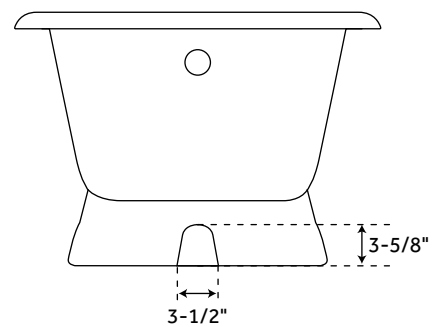

54" BARRETT

CAST IRON ROLL-TOP PEDESTAL TUB

SKU: 911995

FEATURES

Design: Transitional
Product Finish: White
Features: Custom Painting Available
Overflow Hole: Yes
Shape: Specialty
Material: Cast Iron
Exterior Treatment: Hand-Smoothed
Painted White
Interior Treatment: White Porcelain Enamel
Drain Included: No
Drain Placement: End
Faucet Included: No
Built-In Adjusters: Yes
Length: 54-1/4"
Width: 30-1/4"
Height: 21"
Water Capacity (Gallons): 29
Water Depth To Overflow: 12"
Tub Weight Uncrated (lbs): 350
Tub Weight Crated (lbs): 470

57" BARRETT

CAST IRON ROLL-TOP PEDESTAL TUB

SKU: 911995

Optional Overflow Rough-in

FEATURES

- Design: Transitional
- Product Finish: White
- Features: Custom Painting Available
- Overflow Hole: Yes
- Shape: Specialty
- Material: Cast Iron
- Exterior Treatment: Hand-Smoothed Painted White
- Interior Treatment: White Porcelain Enamel
- Drain Included: No
- Drain Placement: End
- Faucet Included: No
- Built-In Adjusters: Yes
- Length: 57"
- Width: 30-1/2"
- Height: 22"
- Water Capacity (Gallons): 29
- Water Depth To Overflow: 12"
- Tub Weight Uncrated (lbs): 370
- Tub Weight Crated (lbs): 480

60" BARRETT

CAST IRON ROLL-TOP PEDESTAL TUB

SKU: 911995

FEATURES

- Product Finish: White
- Features: Custom Painting Available
- Overflow Hole: Yes
- Shape: Specialty
- Material: Cast Iron
- Exterior Treatment: Hand-Smoothed
- Painted White
- Interior Treatment: White Porcelain Enamel
- Drain Included: No
- Drain Placement: End
- Faucet Included: No
- Built-In Adjusters: Yes
- Water Depth To Overflow: 13-3/4"
- Water Depth To Rim: 17-3/4"
- Length: 60"
- Width: 30-1/2"
- Height: 24-1/4"
- Water Capacity (Gallons): 38
- Tub Weight Uncrated (lbs): 324
- Tub Weight Crated (lbs): 444