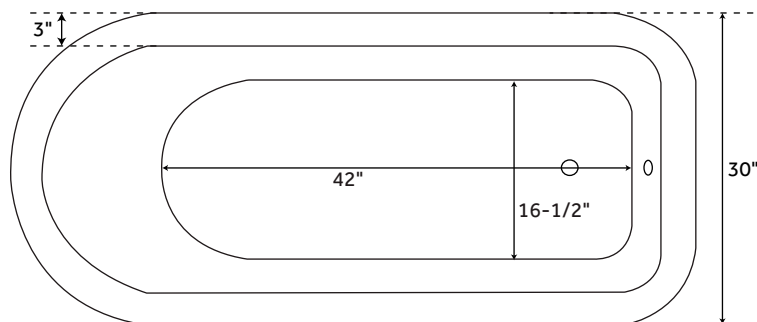

57" BARRETT

CAST IRON ROLL-TOP PEDESTAL TUB

SKU: 911995

Optional Overflow Rough-in

FEATURES

- Design: Transitional
- Product Finish: White
- Features: Custom Painting Available
- Overflow Hole: Yes
- Shape: Specialty
- Material: Cast Iron
- Exterior Treatment: Hand-Smoothed Painted White
- Interior Treatment: White Porcelain Enamel
- Drain Included: No
- Drain Placement: End
- Faucet Included: No
- Built-In Adjusters: Yes
- Length: 57"
- Width: 30-1/2"
- Height: 22"
- Water Capacity (Gallons): 29
- Water Depth To Overflow: 12"
- Tub Weight Uncrated (lbs): 370
- Tub Weight Crated (lbs): 480

60" BARRETT

CAST IRON ROLL-TOP PEDESTAL TUB

SKU: 911995

FEATURES

- Product Finish: White
- Features: Custom Painting Available
- Overflow Hole: Yes
- Shape: Specialty
- Material: Cast Iron
- Exterior Treatment: Hand-Smoothed
- Painted White
- Interior Treatment: White Porcelain Enamel
- Drain Included: No
- Drain Placement: End
- Faucet Included: No
- Built-In Adjusters: Yes
- Water Depth To Overflow: 13-3/4"
- Water Depth To Rim: 17-3/4"
- Length: 60"
- Width: 30-1/2"
- Height: 24-1/4"
- Water Capacity (Gallons): 38
- Tub Weight Uncrated (lbs): 324
- Tub Weight Crated (lbs): 444

66" BARRETT

CAST IRON ROLL-TOP PEDESTAL TUB

SKU: 911995

Optional Overflow Rough-in

FEATURES

Design: Transitional
Product Finish: White
Features: Custom Painting Available
Overflow Hole: Yes
Shape: Specialty
Material: Cast Iron
Exterior Treatment: Hand-Smoothed
Painted White
Interior Treatment: White Porcelain Enamel
Drain Included: No
Drain Placement: End
Faucet Included: No
Built-In Adjusters: Yes
Length: 66"
Width: 30"
Height: 24"
Water Capacity (Gallons): 42
Water Depth To Overflow: 14"
Tub Weight Uncrated (lbs): 350
Tub Weight Crated (lbs): 470