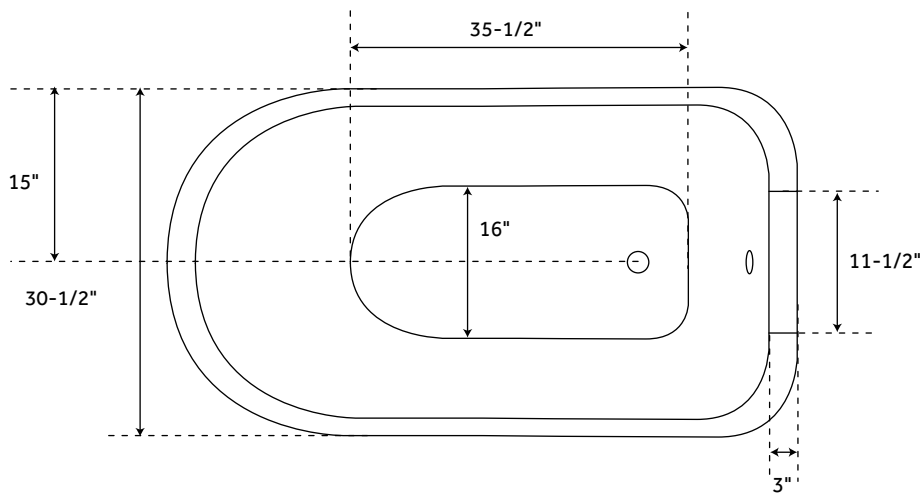

54" BARRETT

CAST IRON ROLL-TOP PEDESTAL TUB

SKU: 911995

FEATURES

Design: Transitional
Product Finish: White
Features: Custom Painting Available
Overflow Hole: Yes
Shape: Specialty
Material: Cast Iron
Exterior Treatment: Hand-Smoothed
Painted White
Interior Treatment: White Porcelain Enamel
Drain Included: No
Drain Placement: End
Faucet Included: No
Built-In Adjusters: Yes
Length: 54-1/4"
Width: 30-1/4"
Height: 21"
Water Capacity (Gallons): 29
Water Depth To Overflow: 12"
Tub Weight Uncrated (lbs): 350
Tub Weight Crated (lbs): 470

57" BARRETT

CAST IRON ROLL-TOP PEDESTAL TUB

SKU: 911995

Optional Overflow Rough-in

FEATURES

- Design: Transitional
- Product Finish: White
- Features: Custom Painting Available
- Overflow Hole: Yes
- Shape: Specialty
- Material: Cast Iron
- Exterior Treatment: Hand-Smoothed Painted White
- Interior Treatment: White Porcelain Enamel
- Drain Included: No
- Drain Placement: End
- Faucet Included: No
- Built-In Adjusters: Yes
- Length: 57"
- Width: 30-1/2"
- Height: 22"
- Water Capacity (Gallons): 29
- Water Depth To Overflow: 12"
- Tub Weight Uncrated (lbs): 370
- Tub Weight Crated (lbs): 480

60" BARRETT

CAST IRON ROLL-TOP PEDESTAL TUB

SKU: 911995

FEATURES

- Product Finish: White
- Features: Custom Painting Available
- Overflow Hole: Yes
- Shape: Specialty
- Material: Cast Iron
- Exterior Treatment: Hand-Smoothed
- Painted White
- Interior Treatment: White Porcelain Enamel
- Drain Included: No
- Drain Placement: End
- Faucet Included: No
- Built-In Adjusters: Yes
- Water Depth To Overflow: 13-3/4"
- Water Depth To Rim: 17-3/4"
- Length: 60"
- Width: 30-1/2"
- Height: 24-1/4"
- Water Capacity (Gallons): 38
- Tub Weight Uncrated (lbs): 324
- Tub Weight Crated (lbs): 444