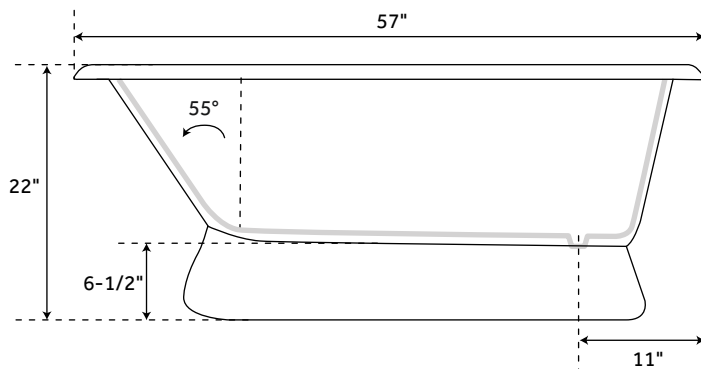

54" BARRETT

CAST IRON ROLL-TOP PEDESTAL TUB

SKU: 911995

FEATURES

Design: Transitional
Product Finish: White
Features: Custom Painting Available
Overflow Hole: Yes
Shape: Specialty
Material: Cast Iron
Exterior Treatment: Hand-Smoothed
Painted White
Interior Treatment: White Porcelain Enamel
Drain Included: No
Drain Placement: End
Faucet Included: No
Built-In Adjusters: Yes
Length: 54-1/4"
Width: 30-1/4"
Height: 21"
Water Capacity (Gallons): 29
Water Depth To Overflow: 12"
Tub Weight Uncrated (lbs): 350
Tub Weight Crated (lbs): 470

57" BARRETT

CAST IRON ROLL-TOP PEDESTAL TUB

SKU: 911995

Optional Overflow Rough-in

FEATURES

- Design: Transitional
- Product Finish: White
- Features: Custom Painting Available
- Overflow Hole: Yes
- Shape: Specialty
- Material: Cast Iron
- Exterior Treatment: Hand-Smoothed Painted White
- Interior Treatment: White Porcelain Enamel
- Drain Included: No
- Drain Placement: End
- Faucet Included: No
- Built-In Adjusters: Yes
- Length: 57"
- Width: 30-1/2"
- Height: 22"
- Water Capacity (Gallons): 29
- Water Depth To Overflow: 12"
- Tub Weight Uncrated (lbs): 370
- Tub Weight Crated (lbs): 480

60" BARRETT

CAST IRON ROLL-TOP PEDESTAL TUB

SKU: 911995

FEATURES

- Product Finish: White
- Features: Custom Painting Available
- Overflow Hole: Yes
- Shape: Specialty
- Material: Cast Iron
- Exterior Treatment: Hand-Smoothed
- Painted White
- Interior Treatment: White Porcelain Enamel
- Drain Included: No
- Drain Placement: End
- Faucet Included: No
- Built-In Adjusters: Yes
- Water Depth To Overflow: 13-3/4"
- Water Depth To Rim: 17-3/4"
- Length: 60"
- Width: 30-1/2"
- Height: 24-1/4"
- Water Capacity (Gallons): 38
- Tub Weight Uncrated (lbs): 324
- Tub Weight Crated (lbs): 444