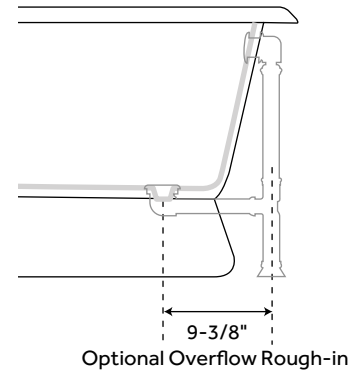

54" BARRETT

CAST IRON ROLL-TOP PEDESTAL TUB

SKU: 911995

FEATURES

Design: Transitional
Product Finish: White
Features: Custom Painting Available
Overflow Hole: Yes
Shape: Specialty
Material: Cast Iron
Exterior Treatment: Hand-Smoothed
Painted White
Interior Treatment: White Porcelain Enamel
Drain Included: No
Drain Placement: End
Faucet Included: No
Built-In Adjusters: Yes
Length: 54-1/4"
Width: 30-1/4"
Height: 21"
Water Capacity (Gallons): 29
Water Depth To Overflow: 12"
Tub Weight Uncrated (lbs): 350
Tub Weight Crated (lbs): 470

57" BARRETT

CAST IRON ROLL-TOP PEDESTAL TUB

SKU: 911995

Optional Overflow Rough-in

FEATURES

- Design: Transitional
- Product Finish: White
- Features: Custom Painting Available
- Overflow Hole: Yes
- Shape: Specialty
- Material: Cast Iron
- Exterior Treatment: Hand-Smoothed Painted White
- Interior Treatment: White Porcelain Enamel
- Drain Included: No
- Drain Placement: End
- Faucet Included: No
- Built-In Adjusters: Yes
- Length: 57"
- Width: 30-1/2"
- Height: 22"
- Water Capacity (Gallons): 29
- Water Depth To Overflow: 12"
- Tub Weight Uncrated (lbs): 370
- Tub Weight Crated (lbs): 480

60" BARRETT

CAST IRON ROLL-TOP PEDESTAL TUB

SKU: 911995

FEATURES

- Product Finish: White
- Features: Custom Painting Available
- Overflow Hole: Yes
- Shape: Specialty
- Material: Cast Iron
- Exterior Treatment: Hand-Smoothed
- Painted White
- Interior Treatment: White Porcelain Enamel
- Drain Included: No
- Drain Placement: End
- Faucet Included: No
- Built-In Adjusters: Yes
- Water Depth To Overflow: 13-3/4"
- Water Depth To Rim: 17-3/4"
- Length: 60"
- Width: 30-1/2"
- Height: 24-1/4"
- Water Capacity (Gallons): 38
- Tub Weight Uncrated (lbs): 324
- Tub Weight Crated (lbs): 444