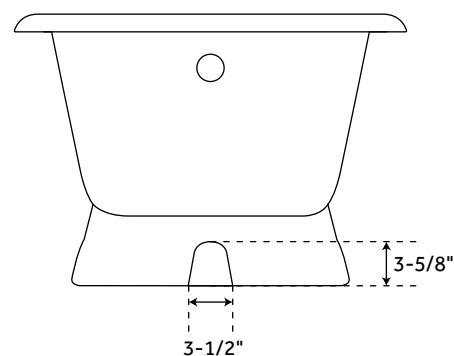

57" BARRETT

CAST IRON ROLL-TOP PEDESTAL TUB

SKU: 911995

Optional Overflow Rough-in

FEATURES

- Design: Transitional
- Product Finish: White
- Features: Custom Painting Available
- Overflow Hole: Yes
- Shape: Specialty
- Material: Cast Iron
- Exterior Treatment: Hand-Smoothed Painted White
- Interior Treatment: White Porcelain Enamel
- Drain Included: No
- Drain Placement: End
- Faucet Included: No
- Built-In Adjusters: Yes
- Length: 57"
- Width: 30-1/2"
- Height: 22"
- Water Capacity (Gallons): 29
- Water Depth To Overflow: 12"
- Tub Weight Uncrated (lbs): 370
- Tub Weight Crated (lbs): 480

60" BARRETT

CAST IRON ROLL-TOP PEDESTAL TUB

SKU: 911995

FEATURES

- Product Finish: White
- Features: Custom Painting Available
- Overflow Hole: Yes
- Shape: Specialty
- Material: Cast Iron
- Exterior Treatment: Hand-Smoothed
- Painted White
- Interior Treatment: White Porcelain Enamel
- Drain Included: No
- Drain Placement: End
- Faucet Included: No
- Built-In Adjusters: Yes
- Water Depth To Overflow: 13-3/4"
- Water Depth To Rim: 17-3/4"
- Length: 60"
- Width: 30-1/2"
- Height: 24-1/4"
- Water Capacity (Gallons): 38
- Tub Weight Uncrated (lbs): 324
- Tub Weight Crated (lbs): 444

66" BARRETT

CAST IRON ROLL-TOP PEDESTAL TUB

SKU: 911995

Optional Overflow Rough-in

FEATURES

Design: Transitional
Product Finish: White
Features: Custom Painting Available
Overflow Hole: Yes
Shape: Specialty
Material: Cast Iron
Exterior Treatment: Hand-Smoothed
Painted White
Interior Treatment: White Porcelain Enamel
Drain Included: No
Drain Placement: End
Faucet Included: No
Built-In Adjusters: Yes
Length: 66"
Width: 30"
Height: 24"
Water Capacity (Gallons): 42
Water Depth To Overflow: 14"
Tub Weight Uncrated (lbs): 350
Tub Weight Crated (lbs): 470