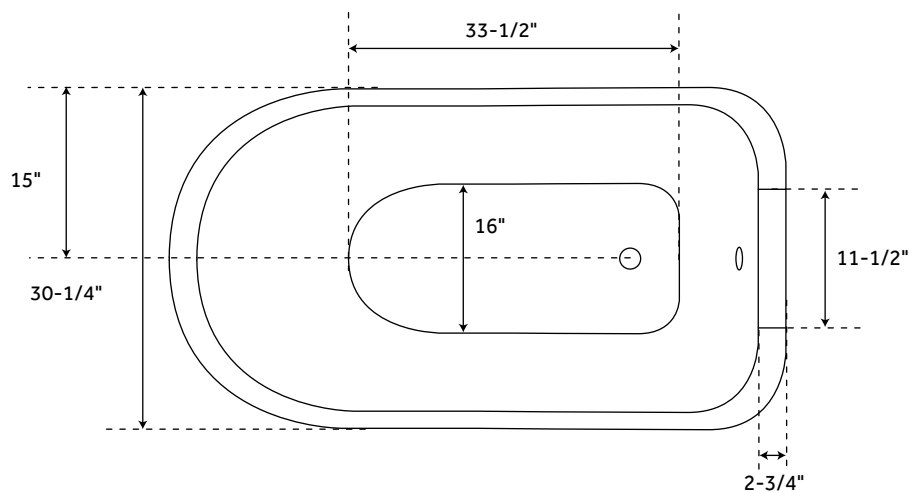

54" BARRETT

CAST IRON ROLL-TOP PEDESTAL TUB

SKU: 911995

FEATURES

Design: Transitional
Product Finish: White
Features: Custom Painting Available
Overflow Hole: Yes
Shape: Specialty
Material: Cast Iron
Exterior Treatment: Hand-Smoothed
Painted White
Interior Treatment: White Porcelain Enamel
Drain Included: No
Drain Placement: End
Faucet Included: No
Built-In Adjusters: Yes
Length: 54-1/4"
Width: 30-1/4"
Height: 21"
Water Capacity (Gallons): 29
Water Depth To Overflow: 12"
Tub Weight Uncrated (lbs): 350
Tub Weight Crated (lbs): 470

57" BARRETT

CAST IRON ROLL-TOP PEDESTAL TUB

SKU: 911995

Optional Overflow Rough-in

FEATURES

- Design: Transitional
- Product Finish: White
- Features: Custom Painting Available
- Overflow Hole: Yes
- Shape: Specialty
- Material: Cast Iron
- Exterior Treatment: Hand-Smoothed Painted White
- Interior Treatment: White Porcelain Enamel
- Drain Included: No
- Drain Placement: End
- Faucet Included: No
- Built-In Adjusters: Yes
- Length: 57"
- Width: 30-1/2"
- Height: 22"
- Water Capacity (Gallons): 29
- Water Depth To Overflow: 12"
- Tub Weight Uncrated (lbs): 370
- Tub Weight Crated (lbs): 480

60" BARRETT

CAST IRON ROLL-TOP PEDESTAL TUB

SKU: 911995

FEATURES

- Product Finish: White
- Features: Custom Painting Available
- Overflow Hole: Yes
- Shape: Specialty
- Material: Cast Iron
- Exterior Treatment: Hand-Smoothed
- Painted White
- Interior Treatment: White Porcelain Enamel
- Drain Included: No
- Drain Placement: End
- Faucet Included: No
- Built-In Adjusters: Yes
- Water Depth To Overflow: 13-3/4"
- Water Depth To Rim: 17-3/4"
- Length: 60"
- Width: 30-1/2"
- Height: 24-1/4"
- Water Capacity (Gallons): 38
- Tub Weight Uncrated (lbs): 324
- Tub Weight Crated (lbs): 444