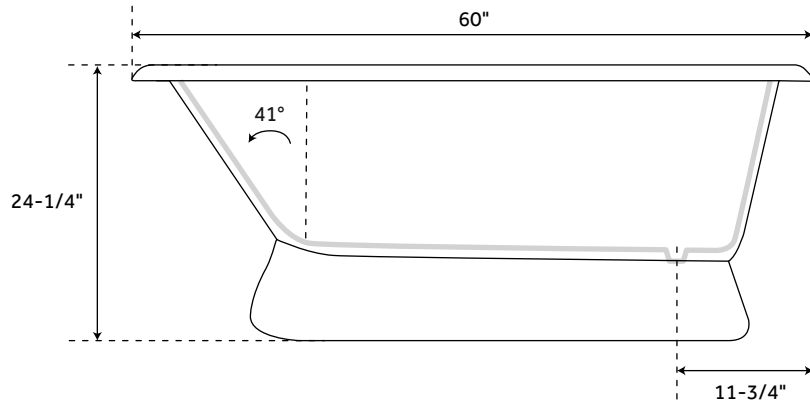

54" BARRETT

CAST IRON ROLL-TOP PEDESTAL TUB

SKU: 911995

FEATURES

Design: Transitional
Product Finish: White
Features: Custom Painting Available
Overflow Hole: Yes
Shape: Specialty
Material: Cast Iron
Exterior Treatment: Hand-Smoothed
Painted White
Interior Treatment: White Porcelain Enamel
Drain Included: No
Drain Placement: End
Faucet Included: No
Built-In Adjusters: Yes
Length: 54-1/4"
Width: 30-1/4"
Height: 21"
Water Capacity (Gallons): 29
Water Depth To Overflow: 12"
Tub Weight Uncrated (lbs): 350
Tub Weight Crated (lbs): 470

57" BARRETT

CAST IRON ROLL-TOP PEDESTAL TUB

SKU: 911995

Optional Overflow Rough-in

FEATURES

- Design: Transitional
- Product Finish: White
- Features: Custom Painting Available
- Overflow Hole: Yes
- Shape: Specialty
- Material: Cast Iron
- Exterior Treatment: Hand-Smoothed Painted White
- Interior Treatment: White Porcelain Enamel
- Drain Included: No
- Drain Placement: End
- Faucet Included: No
- Built-In Adjusters: Yes
- Length: 57"
- Width: 30-1/2"
- Height: 22"
- Water Capacity (Gallons): 29
- Water Depth To Overflow: 12"
- Tub Weight Uncrated (lbs): 370
- Tub Weight Crated (lbs): 480

60" BARRETT

CAST IRON ROLL-TOP PEDESTAL TUB

SKU: 911995

FEATURES

- Product Finish: White
- Features: Custom Painting Available
- Overflow Hole: Yes
- Shape: Specialty
- Material: Cast Iron
- Exterior Treatment: Hand-Smoothed
- Painted White
- Interior Treatment: White Porcelain Enamel
- Drain Included: No
- Drain Placement: End
- Faucet Included: No
- Built-In Adjusters: Yes
- Water Depth To Overflow: 13-3/4"
- Water Depth To Rim: 17-3/4"
- Length: 60"
- Width: 30-1/2"
- Height: 24-1/4"
- Water Capacity (Gallons): 38
- Tub Weight Uncrated (lbs): 324
- Tub Weight Crated (lbs): 444