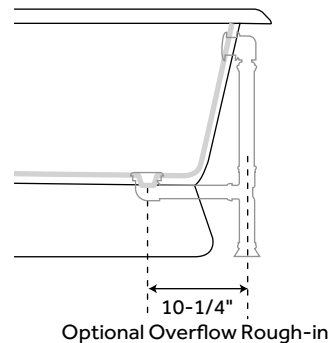

54" BARRETT

CAST IRON ROLL-TOP PEDESTAL TUB

SKU: 911995

FEATURES

Design: Transitional
Product Finish: White
Features: Custom Painting Available
Overflow Hole: Yes
Shape: Specialty
Material: Cast Iron
Exterior Treatment: Hand-Smoothed
Painted White
Interior Treatment: White Porcelain Enamel
Drain Included: No
Drain Placement: End
Faucet Included: No
Built-In Adjusters: Yes
Length: 54-1/4"
Width: 30-1/4"
Height: 21"
Water Capacity (Gallons): 29
Water Depth To Overflow: 12"
Tub Weight Uncrated (lbs): 350
Tub Weight Crated (lbs): 470

57" BARRETT

CAST IRON ROLL-TOP PEDESTAL TUB

SKU: 911995

Optional Overflow Rough-in

FEATURES

- Design: Transitional
- Product Finish: White
- Features: Custom Painting Available
- Overflow Hole: Yes
- Shape: Specialty
- Material: Cast Iron
- Exterior Treatment: Hand-Smoothed Painted White
- Interior Treatment: White Porcelain Enamel
- Drain Included: No
- Drain Placement: End
- Faucet Included: No
- Built-In Adjusters: Yes
- Length: 57"
- Width: 30-1/2"
- Height: 22"
- Water Capacity (Gallons): 29
- Water Depth To Overflow: 12"
- Tub Weight Uncrated (lbs): 370
- Tub Weight Crated (lbs): 480

60" BARRETT

CAST IRON ROLL-TOP PEDESTAL TUB

SKU: 911995

FEATURES

- Product Finish: White
- Features: Custom Painting Available
- Overflow Hole: Yes
- Shape: Specialty
- Material: Cast Iron
- Exterior Treatment: Hand-Smoothed
- Painted White
- Interior Treatment: White Porcelain Enamel
- Drain Included: No
- Drain Placement: End
- Faucet Included: No
- Built-In Adjusters: Yes
- Water Depth To Overflow: 13-3/4"
- Water Depth To Rim: 17-3/4"
- Length: 60"
- Width: 30-1/2"
- Height: 24-1/4"
- Water Capacity (Gallons): 38
- Tub Weight Uncrated (lbs): 324
- Tub Weight Crated (lbs): 444