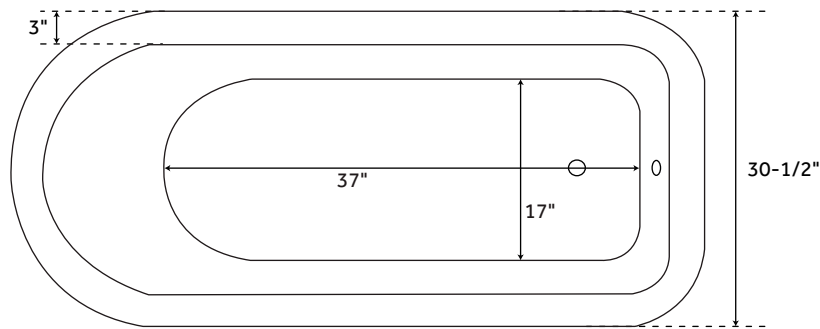

54" BARRETT

CAST IRON ROLL-TOP PEDESTAL TUB

SKU: 911995

FEATURES

Design: Transitional
Product Finish: White
Features: Custom Painting Available
Overflow Hole: Yes
Shape: Specialty
Material: Cast Iron
Exterior Treatment: Hand-Smoothed
Painted White
Interior Treatment: White Porcelain Enamel
Drain Included: No
Drain Placement: End
Faucet Included: No
Built-In Adjusters: Yes
Length: 54-1/4"
Width: 30-1/4"
Height: 21"
Water Capacity (Gallons): 29
Water Depth To Overflow: 12"
Tub Weight Uncrated (lbs): 350
Tub Weight Crated (lbs): 470

57" BARRETT

CAST IRON ROLL-TOP PEDESTAL TUB

SKU: 911995

Optional Overflow Rough-in

FEATURES

- Design: Transitional
- Product Finish: White
- Features: Custom Painting Available
- Overflow Hole: Yes
- Shape: Specialty
- Material: Cast Iron
- Exterior Treatment: Hand-Smoothed Painted White
- Interior Treatment: White Porcelain Enamel
- Drain Included: No
- Drain Placement: End
- Faucet Included: No
- Built-In Adjusters: Yes
- Length: 57"
- Width: 30-1/2"
- Height: 22"
- Water Capacity (Gallons): 29
- Water Depth To Overflow: 12"
- Tub Weight Uncrated (lbs): 370
- Tub Weight Crated (lbs): 480

60" BARRETT

CAST IRON ROLL-TOP PEDESTAL TUB

SKU: 911995

FEATURES

- Product Finish: White
- Features: Custom Painting Available
- Overflow Hole: Yes
- Shape: Specialty
- Material: Cast Iron
- Exterior Treatment: Hand-Smoothed
- Painted White
- Interior Treatment: White Porcelain Enamel
- Drain Included: No
- Drain Placement: End
- Faucet Included: No
- Built-In Adjusters: Yes
- Water Depth To Overflow: 13-3/4"
- Water Depth To Rim: 17-3/4"
- Length: 60"
- Width: 30-1/2"
- Height: 24-1/4"
- Water Capacity (Gallons): 38
- Tub Weight Uncrated (lbs): 324
- Tub Weight Crated (lbs): 444