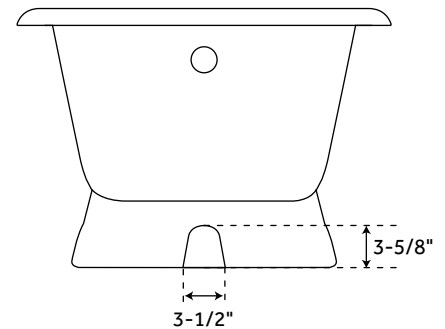

54" BARRETT

CAST IRON ROLL-TOP PEDESTAL TUB

SKU: 911995

FEATURES

Design: Transitional
Product Finish: White
Features: Custom Painting Available
Overflow Hole: Yes
Shape: Specialty
Material: Cast Iron
Exterior Treatment: Hand-Smoothed
Painted White
Interior Treatment: White Porcelain Enamel
Drain Included: No
Drain Placement: End
Faucet Included: No
Built-In Adjusters: Yes
Length: 54-1/4"
Width: 30-1/4"
Height: 21"
Water Capacity (Gallons): 29
Water Depth To Overflow: 12"
Tub Weight Uncrated (lbs): 350
Tub Weight Crated (lbs): 470

57" BARRETT

CAST IRON ROLL-TOP PEDESTAL TUB

SKU: 911995

Optional Overflow Rough-in

FEATURES

- Design: Transitional
- Product Finish: White
- Features: Custom Painting Available
- Overflow Hole: Yes
- Shape: Specialty
- Material: Cast Iron
- Exterior Treatment: Hand-Smoothed Painted White
- Interior Treatment: White Porcelain Enamel
- Drain Included: No
- Drain Placement: End
- Faucet Included: No
- Built-In Adjusters: Yes
- Length: 57"
- Width: 30-1/2"
- Height: 22"
- Water Capacity (Gallons): 29
- Water Depth To Overflow: 12"
- Tub Weight Uncrated (lbs): 370
- Tub Weight Crated (lbs): 480

60" BARRETT

CAST IRON ROLL-TOP PEDESTAL TUB

SKU: 911995

FEATURES

- Product Finish: White
- Features: Custom Painting Available
- Overflow Hole: Yes
- Shape: Specialty
- Material: Cast Iron
- Exterior Treatment: Hand-Smoothed
- Painted White
- Interior Treatment: White Porcelain Enamel
- Drain Included: No
- Drain Placement: End
- Faucet Included: No
- Built-In Adjusters: Yes
- Water Depth To Overflow: 13-3/4"
- Water Depth To Rim: 17-3/4"
- Length: 60"
- Width: 30-1/2"
- Height: 24-1/4"
- Water Capacity (Gallons): 38
- Tub Weight Uncrated (lbs): 324
- Tub Weight Crated (lbs): 444