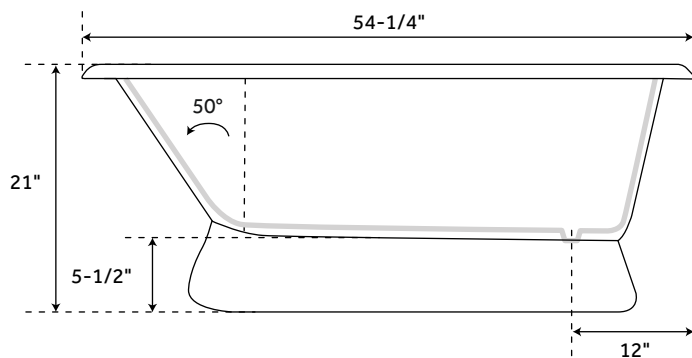

54" BARRETT

CAST IRON ROLL-TOP PEDESTAL TUB

SKU: 911995

FEATURES

Design: Transitional
Product Finish: White
Features: Custom Painting Available
Overflow Hole: Yes
Shape: Specialty
Material: Cast Iron
Exterior Treatment: Hand-Smoothed
Painted White
Interior Treatment: White Porcelain Enamel
Drain Included: No
Drain Placement: End
Faucet Included: No
Built-In Adjusters: Yes
Length: 54-1/4"
Width: 30-1/4"
Height: 21"
Water Capacity (Gallons): 29
Water Depth To Overflow: 12"
Tub Weight Uncrated (lbs): 350
Tub Weight Crated (lbs): 470

57" BARRETT

CAST IRON ROLL-TOP PEDESTAL TUB

SKU: 911995

Optional Overflow Rough-in

FEATURES

- Design: Transitional
- Product Finish: White
- Features: Custom Painting Available
- Overflow Hole: Yes
- Shape: Specialty
- Material: Cast Iron
- Exterior Treatment: Hand-Smoothed Painted White
- Interior Treatment: White Porcelain Enamel
- Drain Included: No
- Drain Placement: End
- Faucet Included: No
- Built-In Adjusters: Yes
- Length: 57"
- Width: 30-1/2"
- Height: 22"
- Water Capacity (Gallons): 29
- Water Depth To Overflow: 12"
- Tub Weight Uncrated (lbs): 370
- Tub Weight Crated (lbs): 480

60" BARRETT

CAST IRON ROLL-TOP PEDESTAL TUB

SKU: 911995

FEATURES

- Product Finish: White
- Features: Custom Painting Available
- Overflow Hole: Yes
- Shape: Specialty
- Material: Cast Iron
- Exterior Treatment: Hand-Smoothed
- Painted White
- Interior Treatment: White Porcelain Enamel
- Drain Included: No
- Drain Placement: End
- Faucet Included: No
- Built-In Adjusters: Yes
- Water Depth To Overflow: 13-3/4"
- Water Depth To Rim: 17-3/4"
- Length: 60"
- Width: 30-1/2"
- Height: 24-1/4"
- Water Capacity (Gallons): 38
- Tub Weight Uncrated (lbs): 324
- Tub Weight Crated (lbs): 444