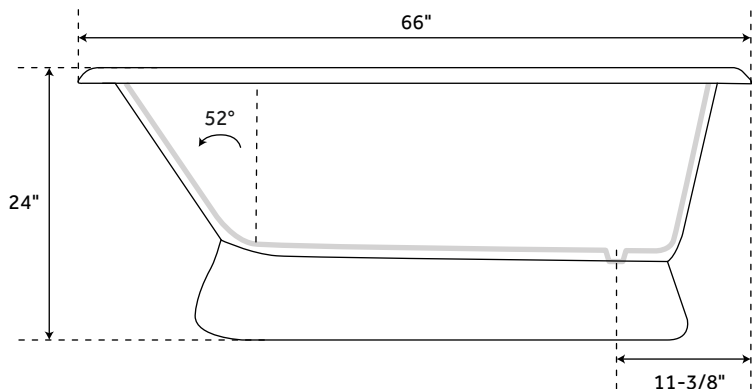

57" BARRETT

CAST IRON ROLL-TOP PEDESTAL TUB

SKU: 911995

Optional Overflow Rough-in

FEATURES

- Design: Transitional
- Product Finish: White
- Features: Custom Painting Available
- Overflow Hole: Yes
- Shape: Specialty
- Material: Cast Iron
- Exterior Treatment: Hand-Smoothed Painted White
- Interior Treatment: White Porcelain Enamel
- Drain Included: No
- Drain Placement: End
- Faucet Included: No
- Built-In Adjusters: Yes
- Length: 57"
- Width: 30-1/2"
- Height: 22"
- Water Capacity (Gallons): 29
- Water Depth To Overflow: 12"
- Tub Weight Uncrated (lbs): 370
- Tub Weight Crated (lbs): 480

60" BARRETT

CAST IRON ROLL-TOP PEDESTAL TUB

SKU: 911995

FEATURES

- Product Finish: White
- Features: Custom Painting Available
- Overflow Hole: Yes
- Shape: Specialty
- Material: Cast Iron
- Exterior Treatment: Hand-Smoothed
- Painted White
- Interior Treatment: White Porcelain Enamel
- Drain Included: No
- Drain Placement: End
- Faucet Included: No
- Built-In Adjusters: Yes
- Water Depth To Overflow: 13-3/4"
- Water Depth To Rim: 17-3/4"
- Length: 60"
- Width: 30-1/2"
- Height: 24-1/4"
- Water Capacity (Gallons): 38
- Tub Weight Uncrated (lbs): 324
- Tub Weight Crated (lbs): 444

66" BARRETT

CAST IRON ROLL-TOP PEDESTAL TUB

SKU: 911995

Optional Overflow Rough-in

FEATURES

Design: Transitional
Product Finish: White
Features: Custom Painting Available
Overflow Hole: Yes
Shape: Specialty
Material: Cast Iron
Exterior Treatment: Hand-Smoothed
Painted White
Interior Treatment: White Porcelain Enamel
Drain Included: No
Drain Placement: End
Faucet Included: No
Built-In Adjusters: Yes
Length: 66"
Width: 30"
Height: 24"
Water Capacity (Gallons): 42
Water Depth To Overflow: 14"
Tub Weight Uncrated (lbs): 350
Tub Weight Crated (lbs): 470