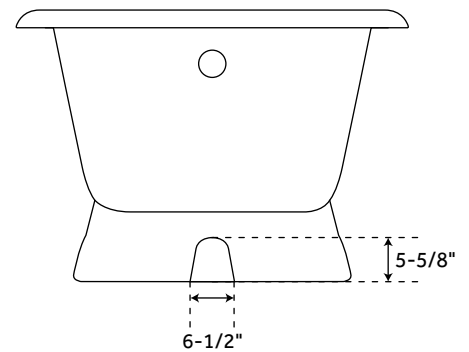

54" BARRETT

CAST IRON ROLL-TOP PEDESTAL TUB

SKU: 911995

FEATURES

Design: Transitional
Product Finish: White
Features: Custom Painting Available
Overflow Hole: Yes
Shape: Specialty
Material: Cast Iron
Exterior Treatment: Hand-Smoothed
Painted White
Interior Treatment: White Porcelain Enamel
Drain Included: No
Drain Placement: End
Faucet Included: No
Built-In Adjusters: Yes
Length: 54-1/4"
Width: 30-1/4"
Height: 21"
Water Capacity (Gallons): 29
Water Depth To Overflow: 12"
Tub Weight Uncrated (lbs): 350
Tub Weight Crated (lbs): 470

57" BARRETT

CAST IRON ROLL-TOP PEDESTAL TUB

SKU: 911995

Optional Overflow Rough-in

FEATURES

- Design: Transitional
- Product Finish: White
- Features: Custom Painting Available
- Overflow Hole: Yes
- Shape: Specialty
- Material: Cast Iron
- Exterior Treatment: Hand-Smoothed Painted White
- Interior Treatment: White Porcelain Enamel
- Drain Included: No
- Drain Placement: End
- Faucet Included: No
- Built-In Adjusters: Yes
- Length: 57"
- Width: 30-1/2"
- Height: 22"
- Water Capacity (Gallons): 29
- Water Depth To Overflow: 12"
- Tub Weight Uncrated (lbs): 370
- Tub Weight Crated (lbs): 480

60" BARRETT

CAST IRON ROLL-TOP PEDESTAL TUB

SKU: 911995

FEATURES

- Product Finish: White
- Features: Custom Painting Available
- Overflow Hole: Yes
- Shape: Specialty
- Material: Cast Iron
- Exterior Treatment: Hand-Smoothed
- Painted White
- Interior Treatment: White Porcelain Enamel
- Drain Included: No
- Drain Placement: End
- Faucet Included: No
- Built-In Adjusters: Yes
- Water Depth To Overflow: 13-3/4"
- Water Depth To Rim: 17-3/4"
- Length: 60"
- Width: 30-1/2"
- Height: 24-1/4"
- Water Capacity (Gallons): 38
- Tub Weight Uncrated (lbs): 324
- Tub Weight Crated (lbs): 444