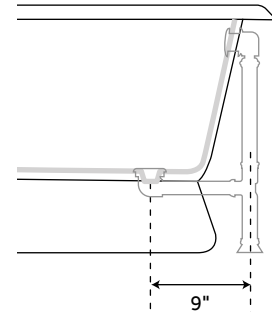

54" BARRETT

CAST IRON ROLL-TOP PEDESTAL TUB

SKU: 911995

FEATURES

Design: Transitional
Product Finish: White
Features: Custom Painting Available
Overflow Hole: Yes
Shape: Specialty
Material: Cast Iron
Exterior Treatment: Hand-Smoothed
Painted White
Interior Treatment: White Porcelain Enamel
Drain Included: No
Drain Placement: End
Faucet Included: No
Built-In Adjusters: Yes
Length: 54-1/4"
Width: 30-1/4"
Height: 21"
Water Capacity (Gallons): 29
Water Depth To Overflow: 12"
Tub Weight Uncrated (lbs): 350
Tub Weight Crated (lbs): 470

57" BARRETT

CAST IRON ROLL-TOP PEDESTAL TUB

SKU: 911995

Optional Overflow Rough-in

FEATURES

- Design: Transitional
- Product Finish: White
- Features: Custom Painting Available
- Overflow Hole: Yes
- Shape: Specialty
- Material: Cast Iron
- Exterior Treatment: Hand-Smoothed Painted White
- Interior Treatment: White Porcelain Enamel
- Drain Included: No
- Drain Placement: End
- Faucet Included: No
- Built-In Adjusters: Yes
- Length: 57"
- Width: 30-1/2"
- Height: 22"
- Water Capacity (Gallons): 29
- Water Depth To Overflow: 12"
- Tub Weight Uncrated (lbs): 370
- Tub Weight Crated (lbs): 480

60" BARRETT

CAST IRON ROLL-TOP PEDESTAL TUB

SKU: 911995

FEATURES

- Product Finish: White
- Features: Custom Painting Available
- Overflow Hole: Yes
- Shape: Specialty
- Material: Cast Iron
- Exterior Treatment: Hand-Smoothed
- Painted White
- Interior Treatment: White Porcelain Enamel
- Drain Included: No
- Drain Placement: End
- Faucet Included: No
- Built-In Adjusters: Yes
- Water Depth To Overflow: 13-3/4"
- Water Depth To Rim: 17-3/4"
- Length: 60"
- Width: 30-1/2"
- Height: 24-1/4"
- Water Capacity (Gallons): 38
- Tub Weight Uncrated (lbs): 324
- Tub Weight Crated (lbs): 444