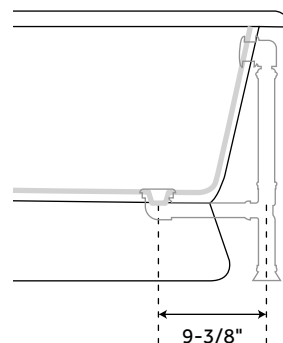

57" BARRETT

CAST IRON ROLL-TOP PEDESTAL TUB

SKU: 911995

Optional Overflow Rough-in

FEATURES

- Design: Transitional
- Product Finish: White
- Features: Custom Painting Available
- Overflow Hole: Yes
- Shape: Specialty
- Material: Cast Iron
- Exterior Treatment: Hand-Smoothed Painted White
- Interior Treatment: White Porcelain Enamel
- Drain Included: No
- Drain Placement: End
- Faucet Included: No
- Built-In Adjusters: Yes
- Length: 57"
- Width: 30-1/2"
- Height: 22"
- Water Capacity (Gallons): 29
- Water Depth To Overflow: 12"
- Tub Weight Uncrated (lbs): 370
- Tub Weight Crated (lbs): 480

60" BARRETT

CAST IRON ROLL-TOP PEDESTAL TUB

SKU: 911995

FEATURES

- Product Finish: White
- Features: Custom Painting Available
- Overflow Hole: Yes
- Shape: Specialty
- Material: Cast Iron
- Exterior Treatment: Hand-Smoothed
- Painted White
- Interior Treatment: White Porcelain Enamel
- Drain Included: No
- Drain Placement: End
- Faucet Included: No
- Built-In Adjusters: Yes
- Water Depth To Overflow: 13-3/4"
- Water Depth To Rim: 17-3/4"
- Length: 60"
- Width: 30-1/2"
- Height: 24-1/4"
- Water Capacity (Gallons): 38
- Tub Weight Uncrated (lbs): 324
- Tub Weight Crated (lbs): 444

66" BARRETT

CAST IRON ROLL-TOP PEDESTAL TUB

SKU: 911995

Optional Overflow Rough-in

FEATURES

Design: Transitional
Product Finish: White
Features: Custom Painting Available
Overflow Hole: Yes
Shape: Specialty
Material: Cast Iron
Exterior Treatment: Hand-Smoothed
Painted White
Interior Treatment: White Porcelain Enamel
Drain Included: No
Drain Placement: End
Faucet Included: No
Built-In Adjusters: Yes
Length: 66"
Width: 30"
Height: 24"
Water Capacity (Gallons): 42
Water Depth To Overflow: 14"
Tub Weight Uncrated (lbs): 350
Tub Weight Crated (lbs): 470