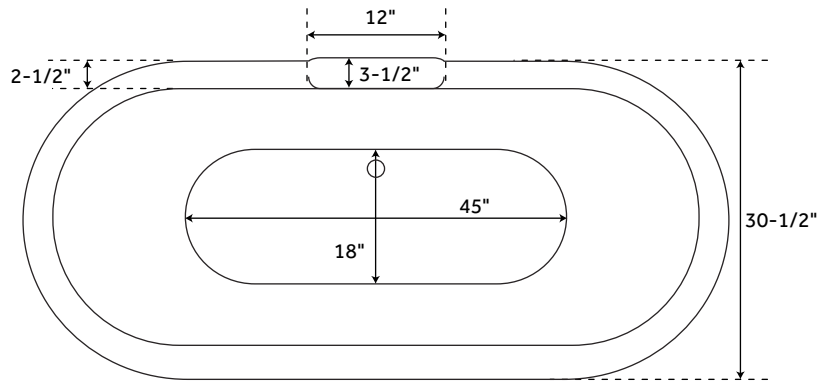

59" AUDREY

ACRYLIC CLAWFOOT TUB - IMPERIAL FEET

SKU: 911199

FEATURES

Design: Traditional
Product Finish: White
Features: Custom Painting Available
Shape: Oval
Material: Acrylic
Exterior Treatment: Smooth
Interior Treatment: Smooth
Feet Type: Imperial
Feet Material: Cast Aluminum
Drain Included: No
Drain Placement: Offset
Faucet Included: No
Built-In Adjusters: Yes
Tub Weight Uncrated (lbs): 115
Tub Weight Crated (lbs): 225

SIGNATURE HARDWARE LIFETIME WARRANTY

See website for warranty information

All measurements are approximate. Measurements may vary +/- 1/2".

REVISED 12/03/2018

69" AUDREY

ACRYLIC CLAWFOOT TUB - IMPERIAL FEET

SKU: 911199

FEATURES

Design: Traditional
Product Finish: White
Features: Custom Painting Available
Shape: Oval
Material: Acrylic
Exterior Treatment: Smooth
Interior Treatment: Smooth
Feet Type: Imperial
Feet Material: Cast Aluminum
Drain Included: No
Drain Placement: Offset
Faucet Included: No
Built-In Adjusters: Yes
Tub Weight Uncrated (lbs): 115
Tub Weight Crated (lbs): 225