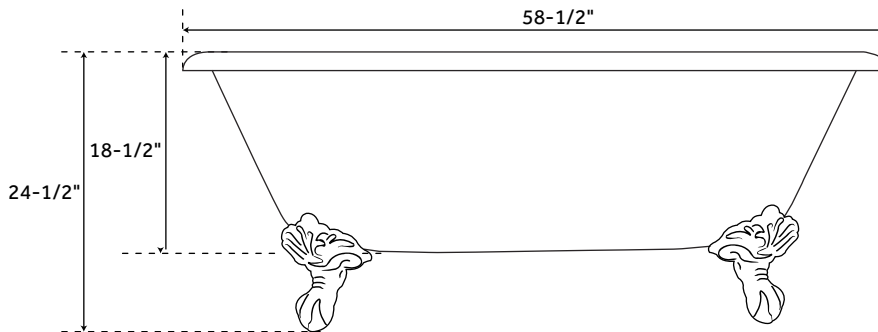

59" AUDREY

ACRYLIC CLAWFOOT TUB - IMPERIAL FEET

SKU: 911199

FEATURES

Design: Traditional
Product Finish: White
Features: Custom Painting Available
Shape: Oval
Material: Acrylic
Exterior Treatment: Smooth
Interior Treatment: Smooth
Feet Type: Imperial
Feet Material: Cast Aluminum
Drain Included: No
Drain Placement: Offset
Faucet Included: No
Built-In Adjusters: Yes
Tub Weight Uncrated (lbs): 115
Tub Weight Crated (lbs): 225

SIGNATURE HARDWARE LIFETIME WARRANTY

See website for warranty information

All measurements are approximate. Measurements may vary +/- 1/2".

REVISED 12/03/2018

69" AUDREY

ACRYLIC CLAWFOOT TUB - IMPERIAL FEET

SKU: 911199

FEATURES

Design: Traditional
Product Finish: White
Features: Custom Painting Available
Shape: Oval
Material: Acrylic
Exterior Treatment: Smooth
Interior Treatment: Smooth
Feet Type: Imperial
Feet Material: Cast Aluminum
Drain Included: No
Drain Placement: Offset
Faucet Included: No
Built-In Adjusters: Yes
Tub Weight Uncrated (lbs): 115
Tub Weight Crated (lbs): 225