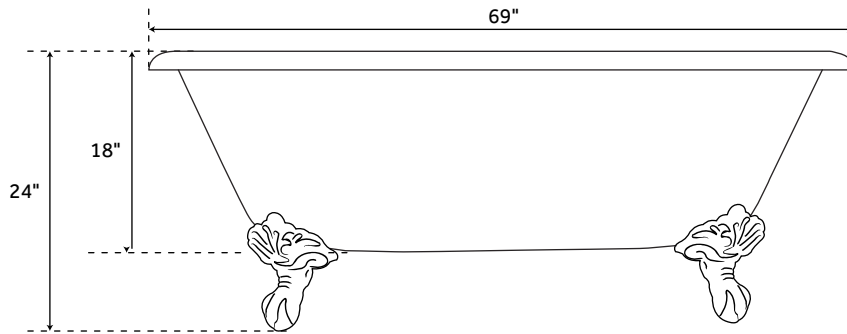

SIGNATURE HARDWARE LIFETIME WARRANTY

See website for warranty information

All measurements are approximate. Measurements may vary +/- 1/2".

REVISED 12/03/2018

69" AUDREY

ACRYLIC CLAWFOOT TUB - IMPERIAL FEET

SKU: 911199

FEATURES

Design: Traditional
Product Finish: White
Features: Custom Painting Available
Shape: Oval
Material: Acrylic
Exterior Treatment: Smooth
Interior Treatment: Smooth
Feet Type: Imperial
Feet Material: Cast Aluminum
Drain Included: No
Drain Placement: Offset
Faucet Included: No
Built-In Adjusters: Yes
Tub Weight Uncrated (lbs): 115
Tub Weight Crated (lbs): 225