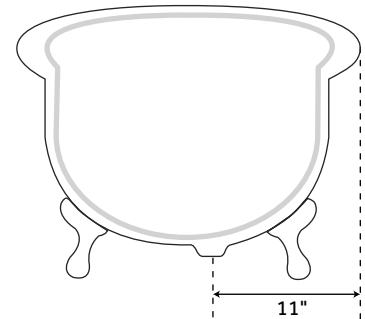

59" AUDREY

ACRYLIC CLAWFOOT TUB - IMPERIAL FEET

SKU: 911199

FEATURES

Design: Traditional
Product Finish: White
Features: Custom Painting Available
Shape: Oval
Material: Acrylic
Exterior Treatment: Smooth
Interior Treatment: Smooth
Feet Type: Imperial
Feet Material: Cast Aluminum
Drain Included: No
Drain Placement: Offset
Faucet Included: No
Built-In Adjusters: Yes
Tub Weight Uncrated (lbs): 115
Tub Weight Crated (lbs): 225

SIGNATURE HARDWARE LIFETIME WARRANTY

See website for warranty information

All measurements are approximate. Measurements may vary +/- 1/2".

REVISED 12/03/2018

69" AUDREY

ACRYLIC CLAWFOOT TUB - IMPERIAL FEET

SKU: 911199

FEATURES

Design: Traditional
Product Finish: White
Features: Custom Painting Available
Shape: Oval
Material: Acrylic
Exterior Treatment: Smooth
Interior Treatment: Smooth
Feet Type: Imperial
Feet Material: Cast Aluminum
Drain Included: No
Drain Placement: Offset
Faucet Included: No
Built-In Adjusters: Yes
Tub Weight Uncrated (lbs): 115
Tub Weight Crated (lbs): 225