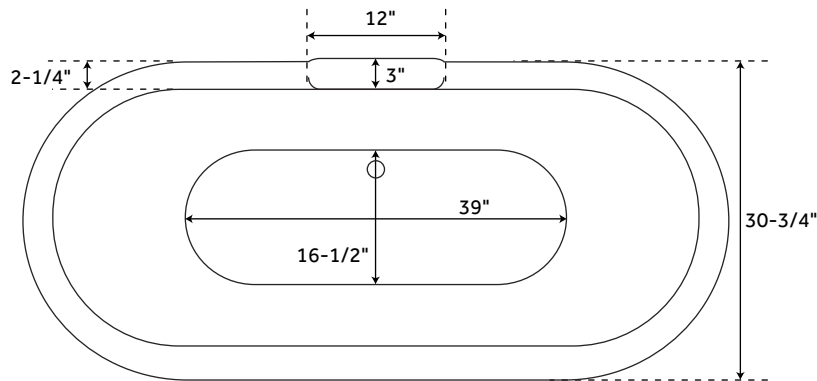

59" AUDREY

ACRYLIC CLAWFOOT TUB - IMPERIAL FEET

SKU: 911199

FEATURES

Design: Traditional
Product Finish: White
Features: Custom Painting Available
Shape: Oval
Material: Acrylic
Exterior Treatment: Smooth
Interior Treatment: Smooth
Feet Type: Imperial
Feet Material: Cast Aluminum
Drain Included: No
Drain Placement: Offset
Faucet Included: No
Built-In Adjusters: Yes
Tub Weight Uncrated (lbs): 115
Tub Weight Crated (lbs): 225

SIGNATURE HARDWARE LIFETIME WARRANTY

See website for warranty information

All measurements are approximate. Measurements may vary +/- 1/2".

REVISED 12/03/2018

69" AUDREY

ACRYLIC CLAWFOOT TUB - IMPERIAL FEET

SKU: 911199

FEATURES

Design: Traditional
Product Finish: White
Features: Custom Painting Available
Shape: Oval
Material: Acrylic
Exterior Treatment: Smooth
Interior Treatment: Smooth
Feet Type: Imperial
Feet Material: Cast Aluminum
Drain Included: No
Drain Placement: Offset
Faucet Included: No
Built-In Adjusters: Yes
Tub Weight Uncrated (lbs): 115
Tub Weight Crated (lbs): 225