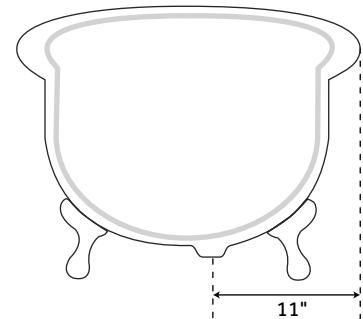

59" AUDREY

ACRYLIC CLAWFOOT TUB - IMPERIAL FEET

SKU: 911199

FEATURES

Design: Traditional
Product Finish: White
Features: Custom Painting Available
Shape: Oval
Material: Acrylic
Exterior Treatment: Smooth
Interior Treatment: Smooth
Feet Type: Imperial
Feet Material: Cast Aluminum
Drain Included: No
Drain Placement: Offset
Faucet Included: No
Built-In Adjusters: Yes
Tub Weight Uncrated (lbs): 115
Tub Weight Crated (lbs): 225

SIGNATURE HARDWARE LIFETIME WARRANTY

See website for warranty information

All measurements are approximate. Measurements may vary +/- 1/2".

REVISED 12/03/2018

69" AUDREY

ACRYLIC CLAWFOOT TUB - IMPERIAL FEET

SKU: 911199

FEATURES

Design: Traditional
Product Finish: White
Features: Custom Painting Available
Shape: Oval
Material: Acrylic
Exterior Treatment: Smooth
Interior Treatment: Smooth
Feet Type: Imperial
Feet Material: Cast Aluminum
Drain Included: No
Drain Placement: Offset
Faucet Included: No
Built-In Adjusters: Yes
Tub Weight Uncrated (lbs): 115
Tub Weight Crated (lbs): 225