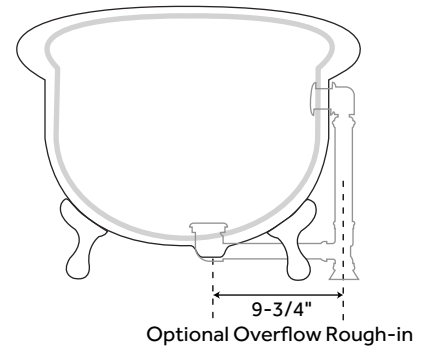

59" AUDREY

ACRYLIC CLAWFOOT TUB - IMPERIAL FEET

SKU: 911199

FEATURES

Design: Traditional
Product Finish: White
Features: Custom Painting Available
Shape: Oval
Material: Acrylic
Exterior Treatment: Smooth
Interior Treatment: Smooth
Feet Type: Imperial
Feet Material: Cast Aluminum
Drain Included: No
Drain Placement: Offset
Faucet Included: No
Built-In Adjusters: Yes
Tub Weight Uncrated (lbs): 115
Tub Weight Crated (lbs): 225

SIGNATURE HARDWARE LIFETIME WARRANTY

See website for warranty information

All measurements are approximate. Measurements may vary +/- 1/2".

REVISED 12/03/2018

69" AUDREY

ACRYLIC CLAWFOOT TUB - IMPERIAL FEET

SKU: 911199

FEATURES

Design: Traditional
Product Finish: White
Features: Custom Painting Available
Shape: Oval
Material: Acrylic
Exterior Treatment: Smooth
Interior Treatment: Smooth
Feet Type: Imperial
Feet Material: Cast Aluminum
Drain Included: No
Drain Placement: Offset
Faucet Included: No
Built-In Adjusters: Yes
Tub Weight Uncrated (lbs): 115
Tub Weight Crated (lbs): 225