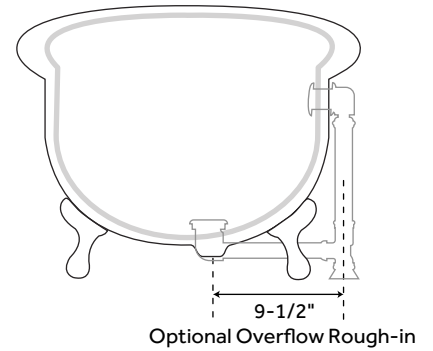

59" AUDREY

ACRYLIC CLAWFOOT TUB - IMPERIAL FEET

SKU: 911199

FEATURES

Design: Traditional
Product Finish: White
Features: Custom Painting Available
Shape: Oval
Material: Acrylic
Exterior Treatment: Smooth
Interior Treatment: Smooth
Feet Type: Imperial
Feet Material: Cast Aluminum
Drain Included: No
Drain Placement: Offset
Faucet Included: No
Built-In Adjusters: Yes
Tub Weight Uncrated (lbs): 115
Tub Weight Crated (lbs): 225

SIGNATURE HARDWARE LIFETIME WARRANTY

See website for warranty information

All measurements are approximate. Measurements may vary +/- 1/2".

REVISED 12/03/2018

69" AUDREY

ACRYLIC CLAWFOOT TUB - IMPERIAL FEET

SKU: 911199

FEATURES

Design: Traditional
Product Finish: White
Features: Custom Painting Available
Shape: Oval
Material: Acrylic
Exterior Treatment: Smooth
Interior Treatment: Smooth
Feet Type: Imperial
Feet Material: Cast Aluminum
Drain Included: No
Drain Placement: Offset
Faucet Included: No
Built-In Adjusters: Yes
Tub Weight Uncrated (lbs): 115
Tub Weight Crated (lbs): 225