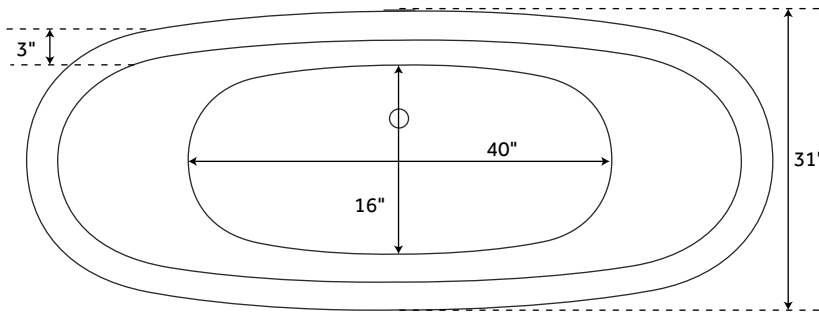

72" SALEM

CAST IRON DOUBLE-SLIPPER PEDESTAL TUB

SKU: 908791

Optional Overflow Rough-in

FEATURES

Design: Transitional
Product Finish: White
Features: Custom Painting Available
Overflow Hole: Yes
Shape: Oval
Material: Cast Iron
Length: 72"
Width: 31"
Height: 30"
Tub Interior Length: 40"
Tub Interior Width: 16"
Water Depth To Overflow: 13"
Exterior Treatment: Hand-Smoothed
Painted White
Interior Treatment: White Porcelain Enamel
Tap Deck: Yes
Drain Placement: Offset
Water Capacity (Gallons): 36
Built-In Adjusters: Yes
Tub Weight Uncrated (lbs): 470
Tub Weight Crated (lbs): 580

SIGNATURE HARDWARE LIFETIME WARRANTY

See website for warranty information

All measurements are approximate. Measurements may vary +/- 1/2".

REVISED 10/02/2018