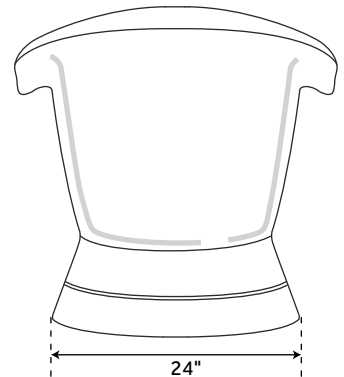

72" SALEM

CAST IRON DOUBLE-SLIPPER PEDESTAL TUB

SKU: 908791

Optional Overflow Rough-in

FEATURES

Design: Transitional
Product Finish: White
Features: Custom Painting Available
Overflow Hole: Yes
Shape: Oval
Material: Cast Iron
Length: 72"
Width: 31"
Height: 30"
Tub Interior Length: 40"
Tub Interior Width: 16"
Water Depth To Overflow: 13"
Exterior Treatment: Hand-Smoothed
Painted White
Interior Treatment: White Porcelain Enamel
Tap Deck: Yes
Drain Placement: Offset
Water Capacity (Gallons): 36
Built-In Adjusters: Yes
Tub Weight Uncrated (lbs): 470
Tub Weight Crated (lbs): 580