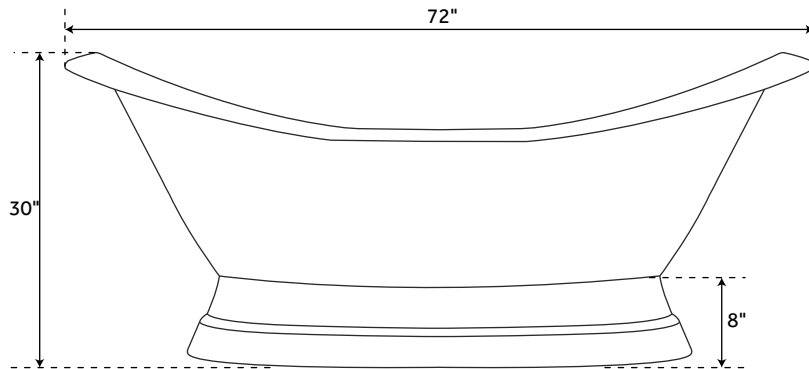

72" SALEM

CAST IRON DOUBLE-SLIPPER PEDESTAL TUB

SKU: 908791

Optional Overflow Rough-in

FEATURES

Design: Transitional
Product Finish: White
Features: Custom Painting Available
Overflow Hole: Yes
Shape: Oval
Material: Cast Iron
Length: 72"
Width: 31"
Height: 30"
Tub Interior Length: 40"
Tub Interior Width: 16"
Water Depth To Overflow: 13"
Exterior Treatment: Hand-Smoothed
Painted White
Interior Treatment: White Porcelain Enamel
Tap Deck: Yes
Drain Placement: Offset
Water Capacity (Gallons): 36
Built-In Adjusters: Yes
Tub Weight Uncrated (lbs): 470
Tub Weight Crated (lbs): 580

SIGNATURE HARDWARE LIFETIME WARRANTY

See website for warranty information

All measurements are approximate. Measurements may vary +/- 1/2".

REVISED 10/02/2018