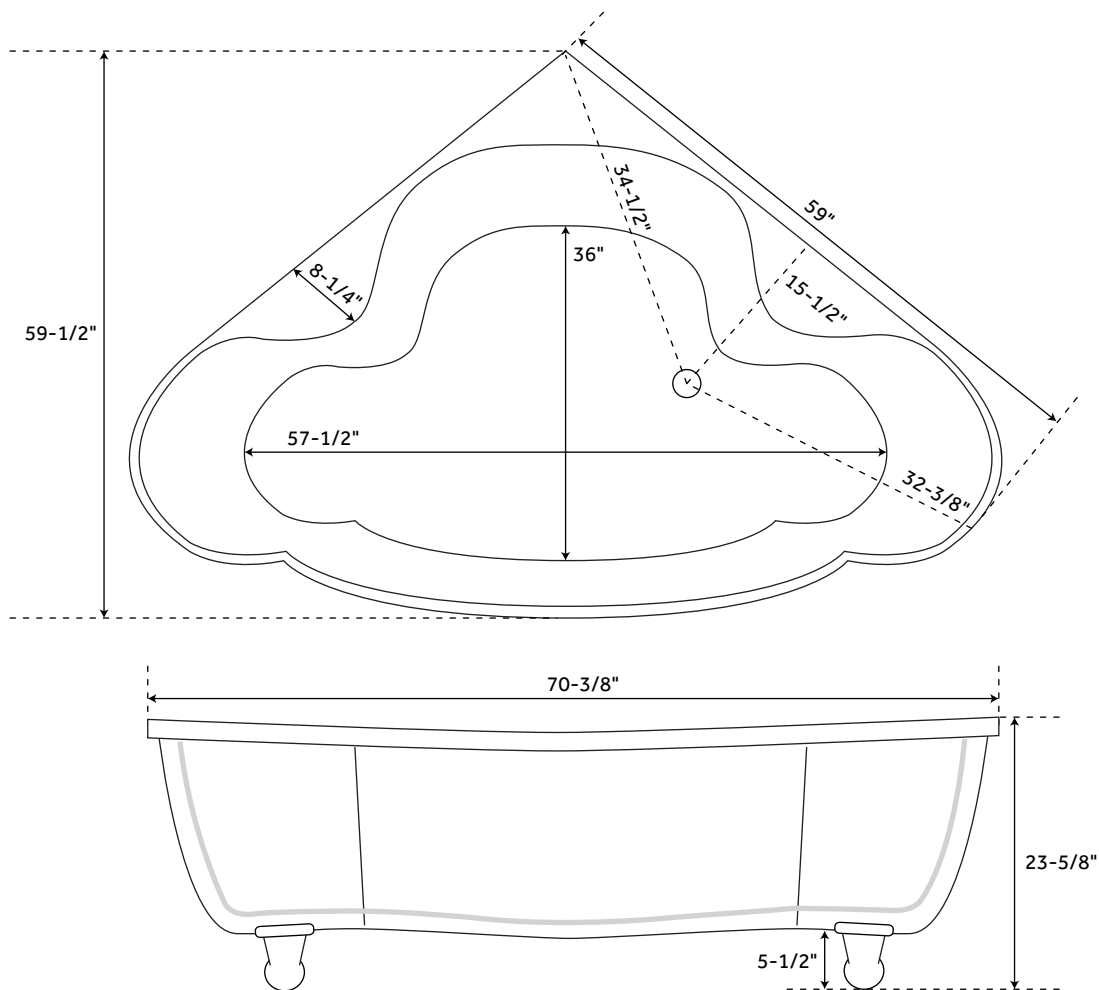

# 70" TALIA

## CORNER ACRYLIC TUB - BALL FEET

SKU: 263990

### FEATURES

Overflow Hole: No  
Shape: Specialty  
Material: Acrylic  
Length: 70"  
Width: 59-1/2"  
Height: 23-5/8"  
Tub Interior Length: 57-1/8"  
Tub Interior Width: 36"  
Water Depth to Rim: 17"  
Exterior Treatment: Smooth  
Interior Treatment: Smooth  
Feet Type: Ball & Claw  
Tap Deck: No  
Drain Included: No  
Drain Placement: Offset  
Faucet Included: No  
Faucet Drillings: No Drillings  
Water Capacity (Gallons): 150  
Built-In Adjusters: Yes  
Tub Weight Uncrated (lbs): 200  
Tub Weight Crated (lbs): 310