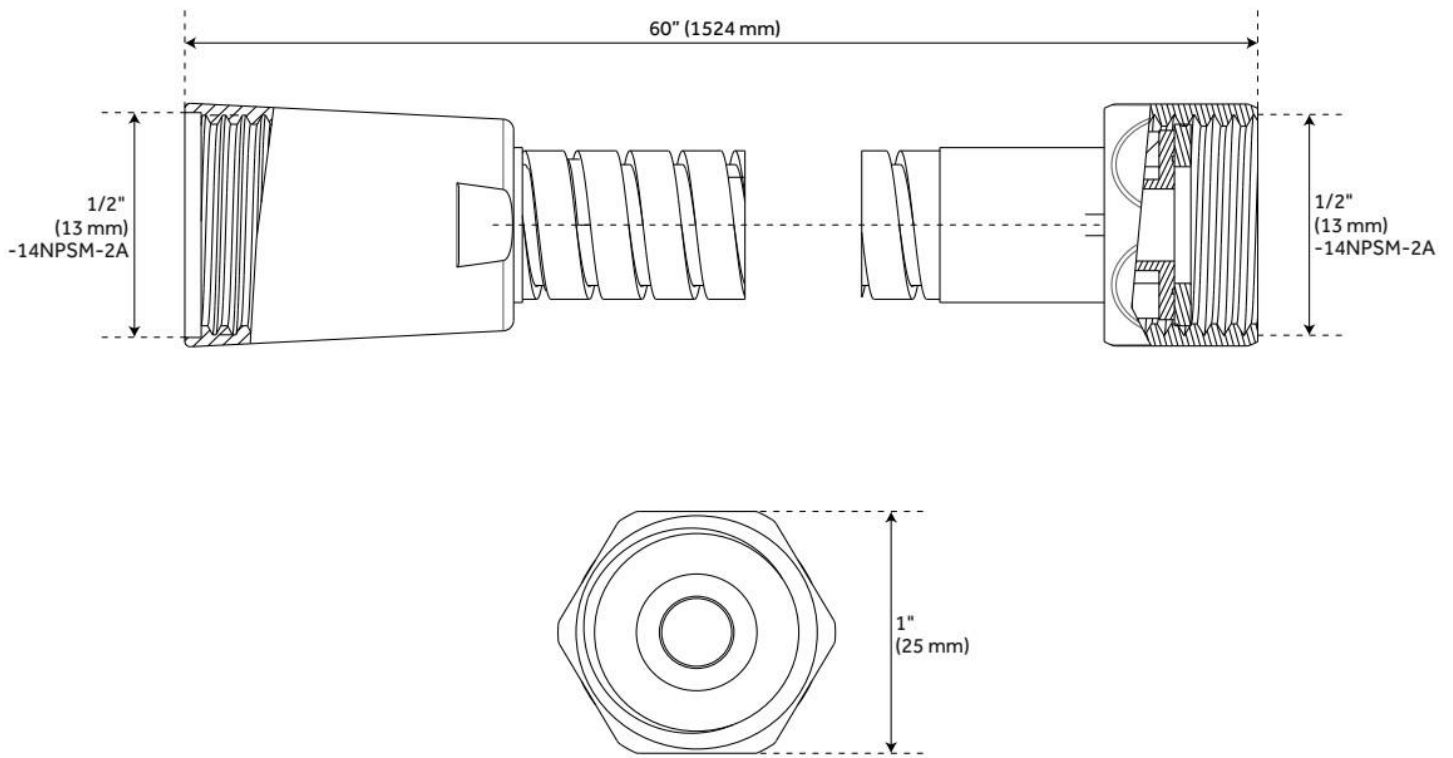

30" LOWDEN SLIDE BAR & 1.8 MULTIFUNCTION HAND SHOWER - MATTE BLACK

SKU: 446789

Code: SHSB3050, SHHS4120G, SHH1010

REVISED 1/29/2025