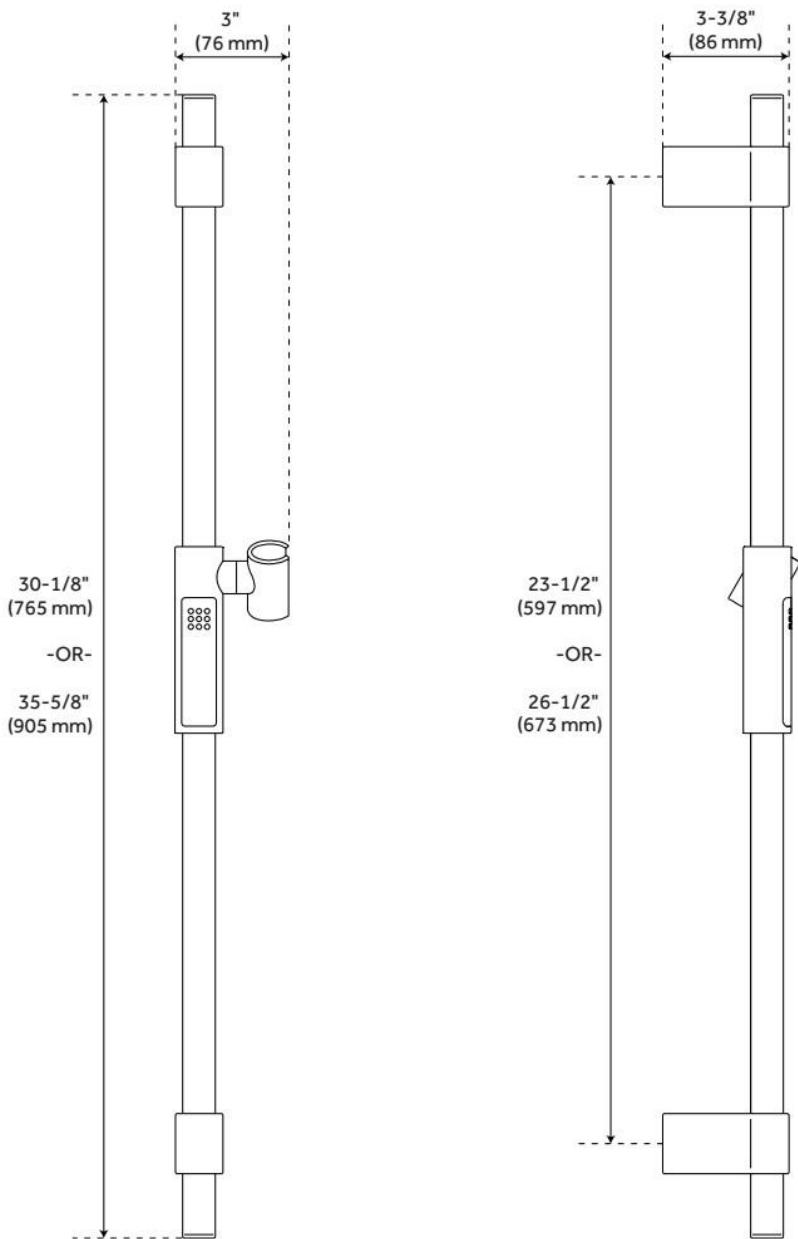

30" LOWDEN SLIDE BAR & 1.8 MULTIFUNCTION HAND SHOWER - MATTE BLACK

SKU: 446789

Code: SHSB3050, SHHS4120G, SHH1010, SHSB3060

FEATURES

Material: Brass

Hand Shower Spray: Rainfall, Massage, Rain + Massage

Hand Shower Flow Rate: 1.8 gpm (6.8 L/min) @ 80 psi

ASME A112.18.1/CSA B125.1, Massachusetts Accepted, LISTED ID: SHHS4120GMB, SHH1010*

ADDITIONAL FEATURES

- 30" Slide Bar Centers: 23-1/2"
- Slide Bar Outside Diameter: 7/8"

REVISED 1/29/2025

30" LOWDEN SLIDE BAR & 1.8 MULTIFUNCTION HAND SHOWER - MATTE BLACK

SKU: 446789

Code: SHSB3050, SHHS4120G, SHH1010

REVISED 1/29/2025

30" LOWDEN SLIDE BAR & 1.8 MULTIFUNCTION HAND SHOWER - MATTE BLACK

SKU: 446789

Code: SHSB3050, SHHS4120G, SHH1010

REVISED 1/29/2025

30" LOWDEN SLIDE BAR & 1.8 MULTIFUNCTION HAND SHOWER - MATTE BLACK

SKU: 446789

Code: SHSB3050, SHHS4120G, SHH1010

REVISED 1/29/2025