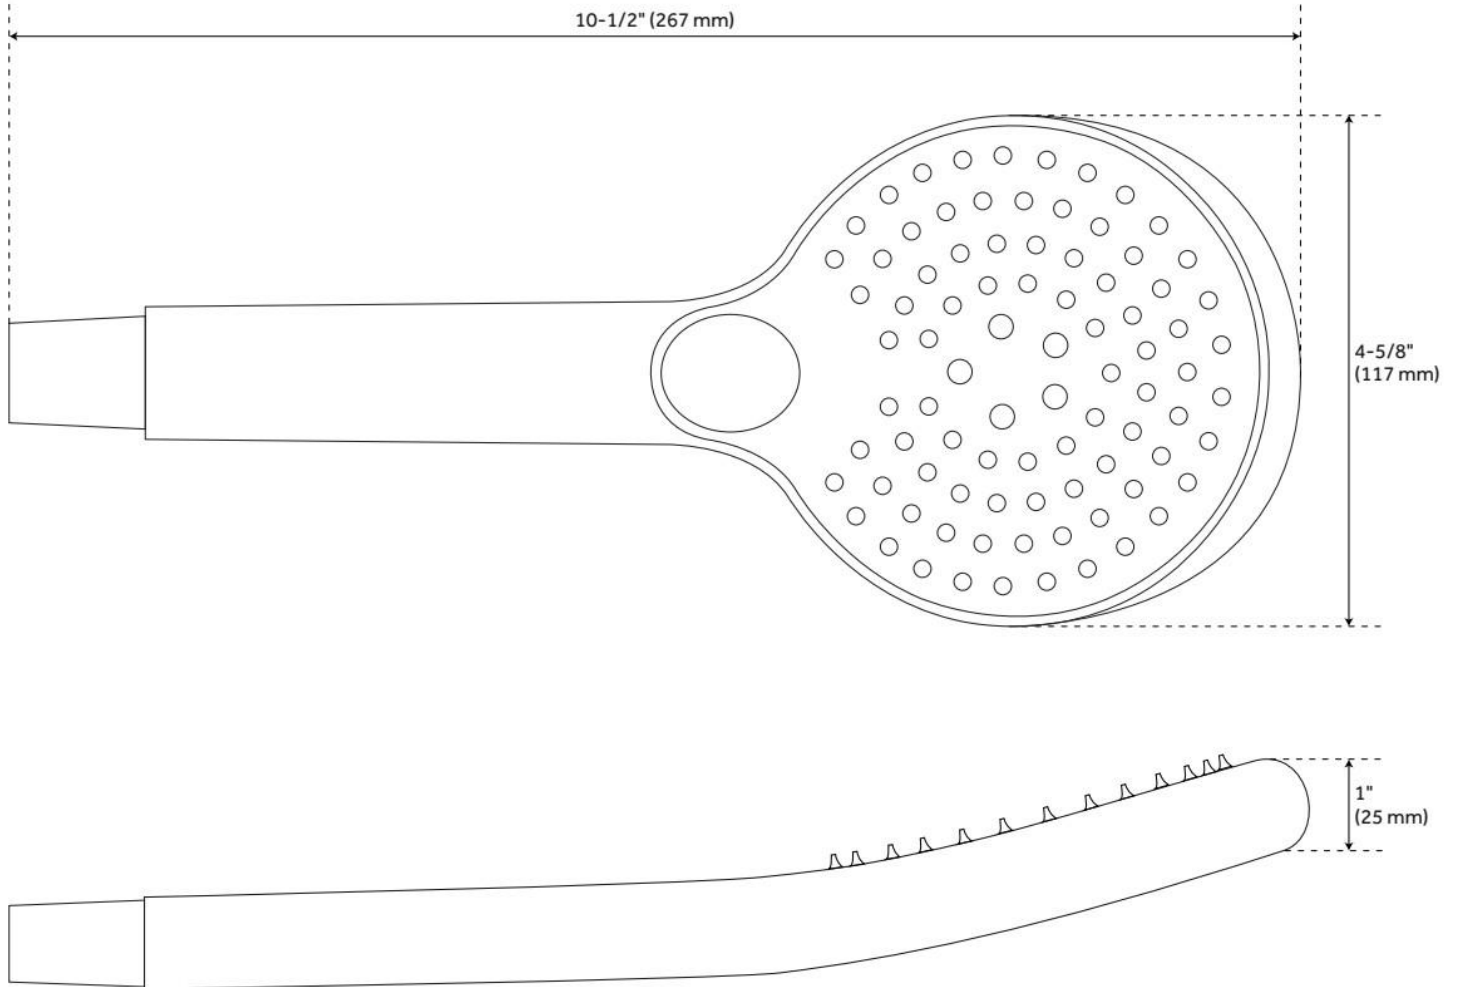

30" LOWDEN SLIDE BAR & 1.8 MULTIFUNCTION HAND SHOWER - MATTE BLACK

SKU: 446789

Code: SHSB3050, SHHS4120G, SHH1010, SHSB3060

FEATURES

Material: Brass

Hand Shower Spray: Rainfall, Massage, Rain + Massage

Hand Shower Flow Rate: 1.8 gpm (6.8 L/min) @ 80 psi

ASME A112.18.1/CSA B125.1, Massachusetts Accepted, LISTED ID: SHHS4120GMB, SHH1010*

ADDITIONAL FEATURES

- 30" Slide Bar Centers: 23-1/2"
- Slide Bar Outside Diameter: 7/8"

REVISED 1/29/2025

30" LOWDEN SLIDE BAR & 1.8 MULTIFUNCTION HAND SHOWER - MATTE BLACK

SKU: 446789

Code: SHSB3050, SHHS4120G, SHH1010

REVISED 1/29/2025

30" LOWDEN SLIDE BAR & 1.8 MULTIFUNCTION HAND SHOWER - MATTE BLACK

SKU: 446789

Code: SHSB3050, SHHS4120G, SHH1010

REVISED 1/29/2025

30" LOWDEN SLIDE BAR & 1.8 MULTIFUNCTION HAND SHOWER - MATTE BLACK