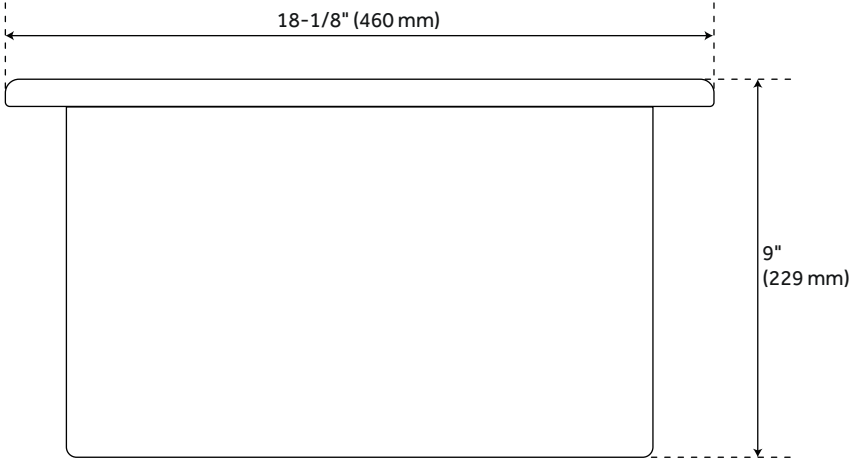

18" DERIN SQUARE UNDERMOUNT FIRECLAY PREP SINK - WHITE

SKU: 433947
Code: SH435018

FEATURES

Material: Fireclay
Length: 18-1/8"
Width: 18-1/8"
Height: 9"
Number of Basins: 1
Sink Installation: Undermount
Faucet Centers: No Faucet Hole
Basin Length: 15"
Basin Width: 15"
Basin Depth: 7-1/2"
Fits Drain Hole Size: 3-1/2"
Interior Treatment: Smooth
Drain Included: No
Faucet Included: No
Basin Configuration: Single
Shape: Square
Water Depth to Rim: 7-1/2"
Faucet Holes: No Faucet Hole
Reversible Mounting: Yes
Weight: 52

REVISED 2/14/2024

18" DERIN SQUARE UNDERMOUNT FIRECLAY PREP SINK - WHITE

SKU: 433947
Code: SH435018

ADDITIONAL FEATURES

- Made of solid, heavy-duty fireclay.
- Smooth, ripple-resistant surface.
- If purchasing drain separately, it must be able to accommodate a sink drain thickness of 1".
- All sink dimensions are ($\pm 1/2$ ").

REVISED 2/14/2024

18" DERIN SQUARE FIRECLAY PREP SINK - WHITE

All dimensions and specifications are nominal and may vary. Use actual products for accuracy in critical situations.