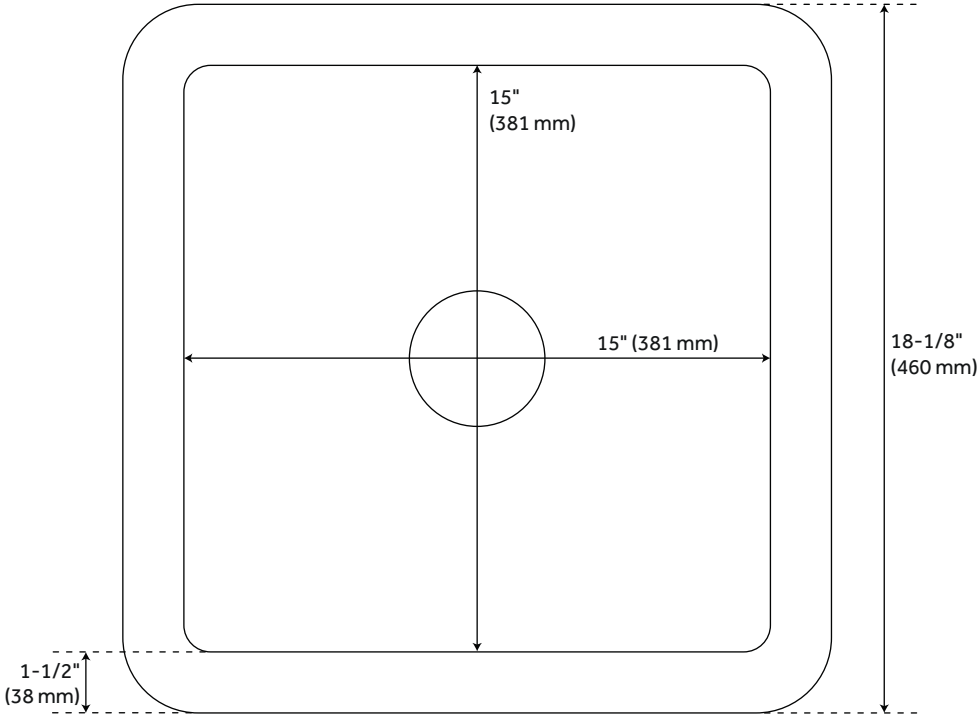

18" DERIN SQUARE UNDERMOUNT FIRECLAY PREP SINK - WHITE

SKU: 433947
Code: SH435018

FEATURES

Material: Fireclay
Length: 18-1/8"
Width: 18-1/8"
Height: 9"
Number of Basins: 1
Sink Installation: Undermount
Faucet Centers: No Faucet Hole
Basin Length: 15"
Basin Width: 15"
Basin Depth: 7-1/2"
Fits Drain Hole Size: 3-1/2"
Interior Treatment: Smooth
Drain Included: No
Faucet Included: No
Basin Configuration: Single
Shape: Square
Water Depth to Rim: 7-1/2"
Faucet Holes: No Faucet Hole
Reversible Mounting: Yes
Weight: 52

REVISED 2/14/2024

18" DERIN SQUARE UNDERMOUNT FIRECLAY PREP SINK - WHITE

SKU: 433947
Code: SH435018

ADDITIONAL FEATURES

- Made of solid, heavy-duty fireclay.
- Smooth, ripple-resistant surface.
- If purchasing drain separately, it must be able to accommodate a sink drain thickness of 1".
- All sink dimensions are ($\pm 1/2$ ").

REVISED 2/14/2024

18" DERIN SQUARE FIRECLAY PREP SINK - WHITE

All dimensions and specifications are nominal and may vary. Use actual products for accuracy in critical situations.